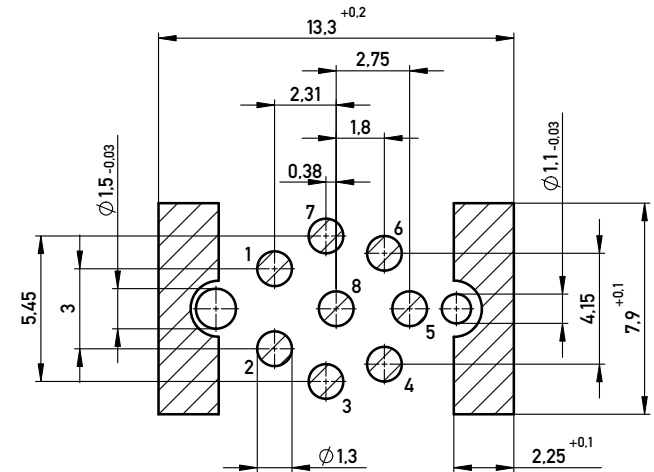

Koplanarität aller Kontakte und Clip <=0.1mm
coplanarity of all contacts and clips <=0.1mm

384400	8 Pol. A Cod.	Schüttgut / bulk
364777	8 Pol. A Cod.	Tray
Ident.-Nr.	Typ	Bemerkung

Information:		Tolerances	Scale 5:1
All rights reserved. Only for Information. To ensure that this is the latest version of this drawing, please contact one of the ERNI companies before using.		 All Dimensions in mm	Designation
Subject to modification without prior notice. Drawing will not be updated.		www.ERNI.com	Messerleiste M12 8pol.A Cod 10,5mm o.Kragen mit Einstich
c	03.02.2011		
Index	Date		
			364776
			I A3
		Class	M12