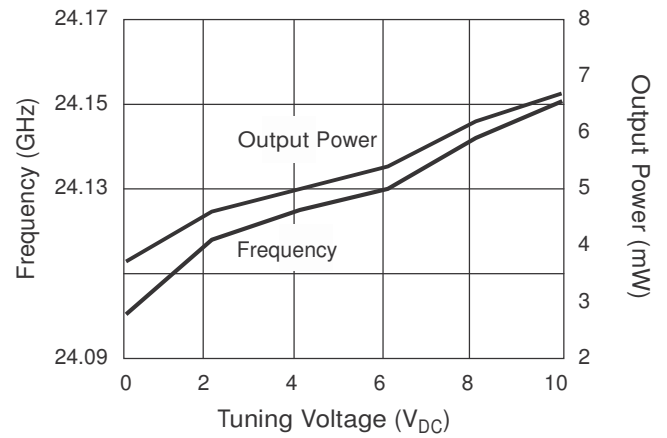

Description

Microsemi's voltage Gunn controlled oscillators are designed to provide an affordable, frequency-modulated microwave power at a discrete frequency. The varactor tuning of the oscillator permits carrier frequency modulation for ranging information.

Specifications @ 25°C

Part Number	Frequency (GHz)	Typ. Output Power (mW)	Freq. Drift/ Temperature (KHz/°C)	Min. Electronic Tuning Range (MHz)	Tuning Voltage (V _{DC})	Operating Voltage (V _{DC})	Max. Operating Current (mA)
X Band Voltage Controlled Oscillators							
MO87108-1	10.300	15	400	40	+1 to +20	+8.0 to +10.0	200
MO87108-2	10.300	25	400	40	+1 to +20	+8.0 to +10.0	600
MO87108-3	10.300	40	400	40	+1 to +20	+8.0 to +10.0	600
MO87603B	9.405	7–25	450	63–100	0 to +13	+10.5	200
K Band Voltage Controlled Oscillators							
MO9070	24.125	3	1000	25	+2 to +10	+5.0	100
MO87828-1	21.500	10	300	40	0 to +15	+5.0 to +8.0	400
MO87828-2	22.100	10	300	40	0 to +15	+5.0 to +8.0	400
MO87828-3	22.700	10	300	40	0 to +15	+5.0 to +8.0	400
MO87828-4	23.300	10	300	40	0 to +15	+5.0 to +8.0	400
MO87827-1	21.500	60	300	30	0 to +10	+5.0 to +8.0	1400
MO87827-2	22.100	60	300	30	0 to +10	+5.0 to +8.0	1400
MO87827-3	22.700	60	300	30	0 to +10	+5.0 to +8.0	1400
MO87827-4	23.300	60	300	30	0 to +10	+5.0 to +8.0	1400
Ka Band Voltage Controlled Oscillators							
MO9405-1	34.000	15	1250	100	+1 to +20	+4.0 to +6.0	350

Other frequencies and power levels available upon request.
 Operating temperature is -30°C to +70°C.

Performance Characteristics

MO87108 Series VCO
Frequency and Power /Tuning Voltage

MO9070 Series VCO
Frequency and Power /Tuning Voltage