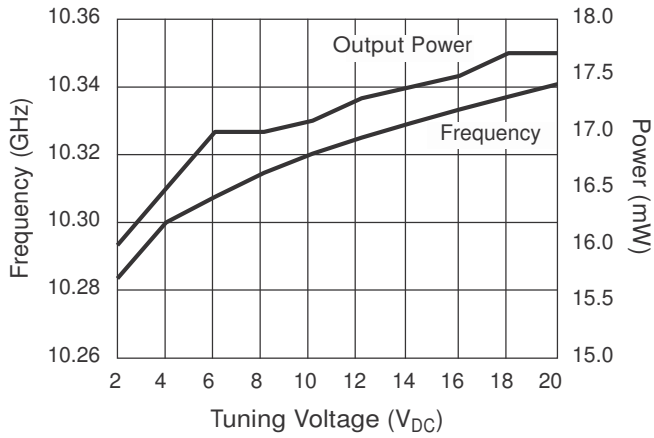

Performance Characteristics

MO87108 Series VCO
Frequency and Power /Tuning Voltage