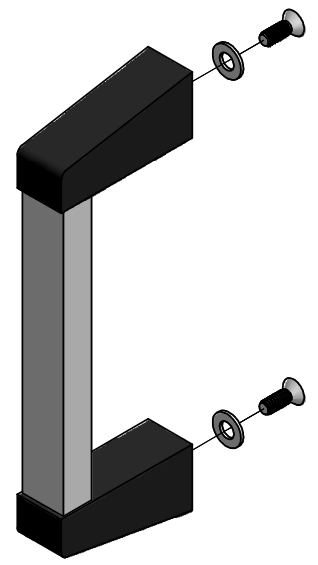

SIDE VIEW

EXPLODED HANDLE ASSEMBLY

BOTTOM VIEW

1427SBC, BB, GC		
Part #	Plastic End Post	Aluminum Bar Handle
1427SBC	Black	Clear
1427SBB	Black	Black
1427SGC	Grey	Clear
Hardware		
2 Screws - Countersink M4 x 10		
2 Washers		
**note handle sold singly		

HAMMOND
MANUFACTURING™

1427SBC, BB, GC