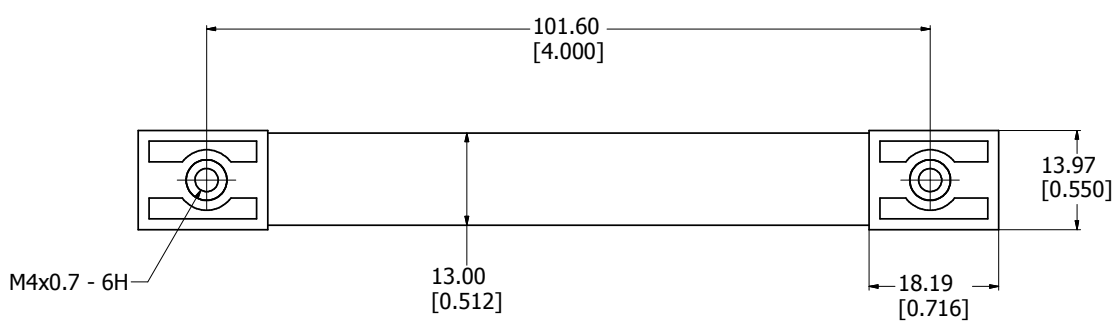

SIDE VIEW

EXPLODED HANDLE ASSEMBLY

BOTTOM VIEW

1427SBC, BB, GC		
Part #	Plastic End Post	Aluminum Bar Handle
1427SBC	Black	Clear
1427SBB	Black	Black
1427SGC	Grey	Clear
Hardware		
2 Screws - Countersink M4 x 10		
2 Washers		
**note handle sold singly		