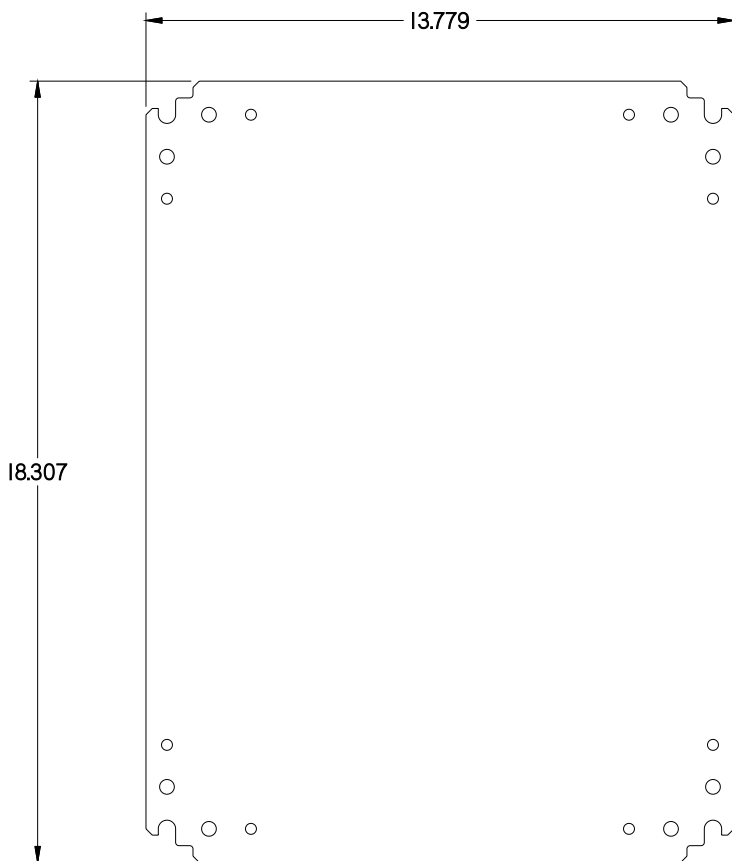

**PART No. PWPA5343**

for more information visit  
[www.hammfg.com](http://www.hammfg.com)

Data subject to change without notice

Isometric drawing Not to Scale

**FRONT VIEW**

**ISOMETRIC VIEW**