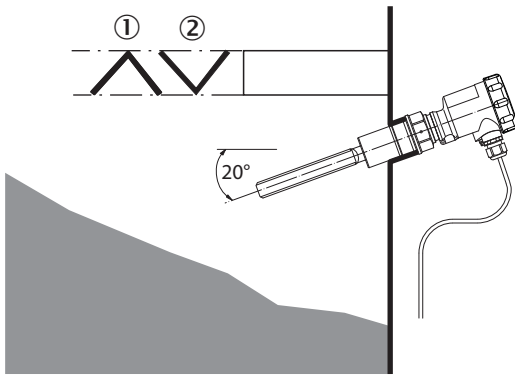

Instruction for installation

Horizontal mounting

- ① Protective sheet
- ② Concave protective sheet for abrasive solids

Recommended accessories

Other models and accessories → www.sick.de/LBV300

	Brief description	Type	Part no.
Mounting brackets and mounting plates			
	Locking screw connection, process pressure –1 bar to 16 bar, process connection G 2 A, inner thread G 1 1/2 A, stainless steel 316L	BEF-MU-316G20-ALBV	5322462
Electronic modules			
	Contactless switch: 20 V AC/DC ... 250 V AC/DC	ECD-RE-LB-VKOS-0001	6038665