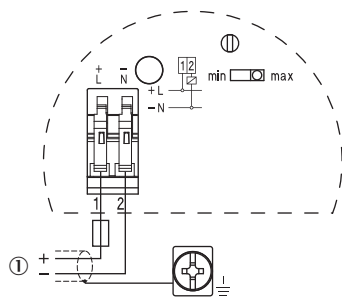

#### Mechanics

<b>Process connection</b>	G 1½ A PN 25
<b>Housing material</b>	Aluminum

<b>Sensor material</b>	Stainless steel 1.4404
------------------------	------------------------

Ambient data

<b>Ambient operating temperature</b>	-40 °C ... +80 °C
<b>Ambient storage temperature</b>	-40 °C ... +80 °C

Dimensional drawing (Dimensions in mm (inch))

Temperature adapter

LBV310 threaded version G 1½ A (DIN ISO 228/1)

### Connection diagram

Contactless electronic switch connection diagram

① Shielding