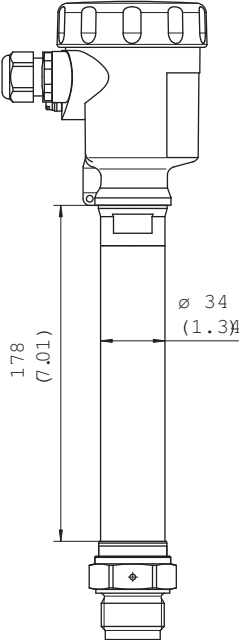

#### Mechanics

<b>Process connection</b>	G 1½ A PN 25
<b>Housing material</b>	Aluminum

<b>Sensor material</b>	Stainless steel 1.4404
------------------------	------------------------

Ambient data

<b>Ambient operating temperature</b>	-40 °C ... +80 °C
<b>Ambient storage temperature</b>	-40 °C ... +80 °C

Dimensional drawing (Dimensions in mm (inch))

Temperature adapter

LBV310 threaded version G 1½ A (DIN ISO 228/1)