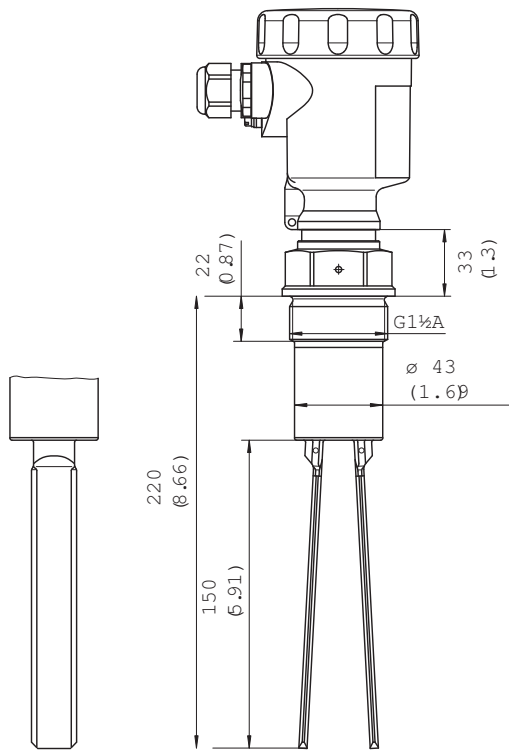

#### Features

<b>Medium</b>	Bulk solids
<b>Measurement</b>	Switch
<b>Probe length</b>	220 mm
<b>Process pressure</b>	-1 bar ... 25 bar
<b>Process temperature</b>	-50 °C ... +150 °C
<b>Fill material density</b>	≥ 0.008
<b>Particle size</b>	< 10 mm
<b>ATEX approval</b>	ATEX II 1D, 1/2D, 2D Ex t IIIC T... Da, Da/Db, Db IP66
<b>Type examination</b>	TÜV 09 ATEX 555503

#### Mechanics

<b>Process connection</b>	G 1½ A PN 25
<b>Housing material</b>	Aluminum

<b>Sensor material</b>	Stainless steel 1.4404
------------------------	------------------------

Ambient data

<b>Ambient operating temperature</b>	-40 °C ... +80 °C
<b>Ambient storage temperature</b>	-40 °C ... +80 °C

Dimensional drawing (Dimensions in mm (inch))

Temperature adapter

LBV310 threaded version G 1½ A (DIN ISO 228/1)