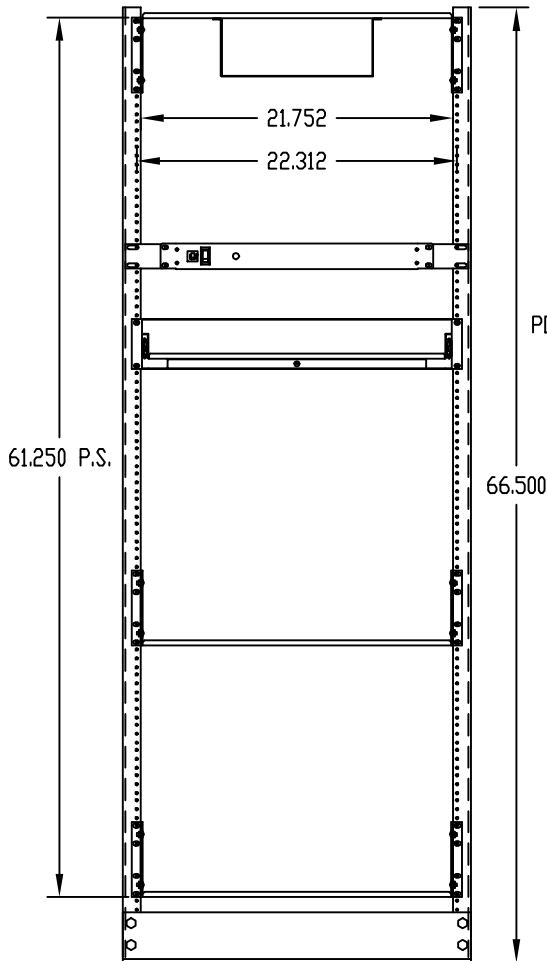

PART NAME

COMPUTER SERVER RACK

PART No.

CSR-8060

MATERIAL:

UPRIGHTS \_\_\_\_\_ ALUMINUM EXTRUSIONS  
 BASE ANGLES \_\_\_\_\_ 0.250 THK. ALUMINUM  
 ADAPTER BRACKETS, MONITOR SHELF, MOUNTING BRACKETS & RELAY RACK SHELVES \_\_\_\_\_ 16 GA. STEEL  
 SWITCH BOX BRACKET & KEYBOARD SHELF ASSEMBLY \_\_\_\_\_ 18 GA. STEEL

FINISH:

UPRIGHTS, BASE ANGLES, MONITOR SHELF ASSEMBLY, RELAY RACK SHELVES, KEYBOARD SHELF ASSEMBLY & ADAPTER BRACKETS \_\_\_\_\_ BLACK TEXTURED

UPRIGHTS ARE TAPPED #12-24 ON E.I.A. UNIVERSAL SPACING.

UNIT SHIPPED KNOCKED DOWN.

0.750 DIA. (4) HOLES