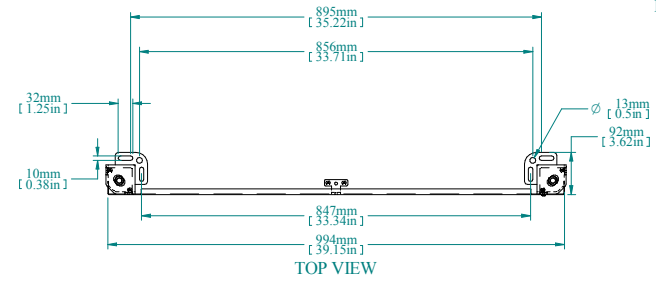

ISOMETRIC VIEW

TOP VIEW

REAR VIEW

L.S. VIEW

FRONT VIEW

PART NUMBERS	
HPLW210	PAINTED TEXTURED BLACK

NOTES
HPLW contains 4 corner supports along with corresponding front and rear panels. See Hammond Website for Additional Accessories.

Data subject to change without notice. Isometric drawing not to scale.

**HAMMOND  
MANUFACTURING™**  
www.hammondmfg.com  
PART NO. HPLW210