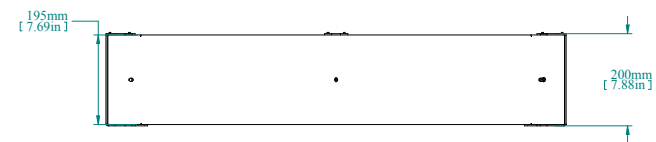

ISOMETRIC VIEW

TOP VIEW

REAR VIEW

L.S. VIEW

FRONT VIEW

PART NUMBERS	
HPLW210	PAINTED TEXTURED BLACK

NOTES
HPLW contains 4 corner supports along with corresponding front and rear panels. See Hammond Website for Additional Accessories.

Data subject to change without notice. Isometric drawing not to scale.

**HAMMOND  
MANUFACTURING™**  
www.hammondmfg.com  
PART NO. HPLW210