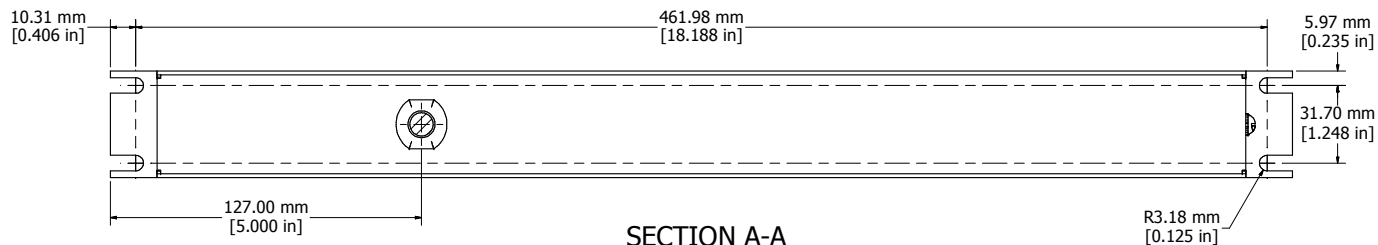

ASSEMBLY - VIEW FROM FRONT

ISOMETRIC VIEW

ASSEMBLY - VIEW FROM SIDE

6' FOOT POWER CORD (NEMA 5-15P)

ASSEMBLY - VIEW FROM BOTTOM

SECTION A-A

1582H6A1BK	
Finish - Front	Black Painted Steel
Back	Black Painted Steel
Rated	125 VAC, 60 Hz, 15 Amps
Approvals	CSA Certified Standards C22.2 (No. 21-95, 42-99) - UL Recognized Standard UL1363
Colours & Cord Length	
1582H6A1BK	Black w/ 6' Foot Power Cord (NEMA 5-15P)
1582H6A1	ASA 61 Grey w/ 6' Foot Power Cord (NEMA 5-15P)
1582H6B1BK	Black w/ 15' Foot Power Cord (NEMA 5-15P)
1582H6B1	ASA 61 Grey w/ 15' Foot Power Cord (NEMA 5-15P)