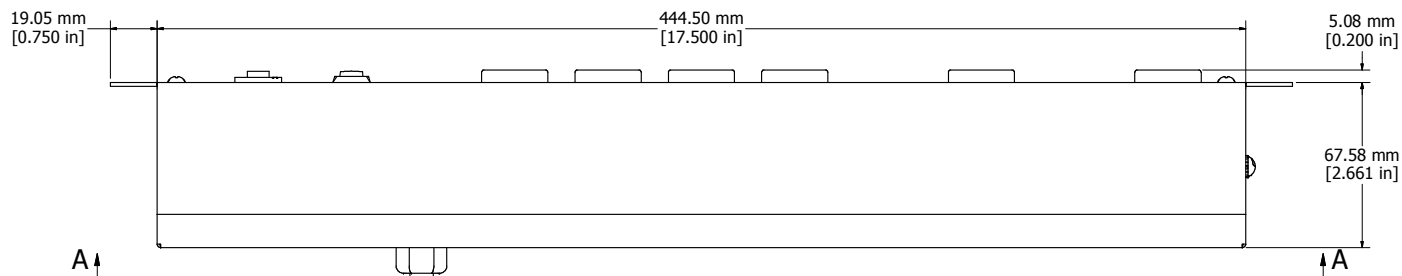

ASSEMBLY - VIEW FROM FRONT

ISOMETRIC VIEW

ASSEMBLY - VIEW FROM SIDE

6' FOOT POWER CORD (NEMA 5-15P)

ASSEMBLY - VIEW FROM BOTTOM

SECTION A-A

1582H6A1BK	
Finish - Front	Black Painted Steel
Back	Black Painted Steel
Rated	125 VAC, 60 Hz, 15 Amps
Approvals	CSA Certified Standards C22.2 (No. 21-95, 42-99) - UL Recognized Standard UL1363
Colours & Cord Length	
1582H6A1BK	Black w/ 6' Foot Power Cord (NEMA 5-15P)
1582H6A1	ASA 61 Grey w/ 6' Foot Power Cord (NEMA 5-15P)
1582H6B1BK	Black w/ 15' Foot Power Cord (NEMA 5-15P)
1582H6B1	ASA 61 Grey w/ 15' Foot Power Cord (NEMA 5-15P)