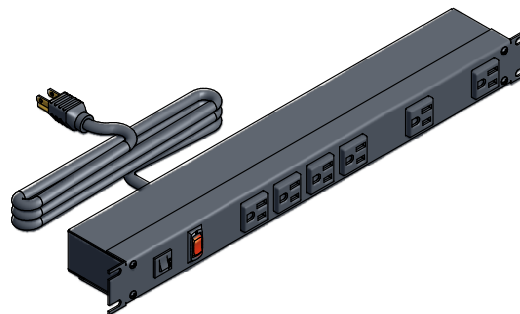

ASSEMBLY - VIEW FROM FRONT

ISOMETRIC VIEW

ASSEMBLY - VIEW FROM SIDE

6' FOOT POWER CORD (NEMA 5-15P)

ASSEMBLY - VIEW FROM BOTTOM

SECTION A-A

1582H6A1BK	
Finish - Front	Black Painted Steel
Back	Black Painted Steel
Rated	125 VAC, 60 Hz, 15 Amps
Approvals	CSA Certified Standards C22.2 (No. 21-95, 42-99) - UL Recognized Standard UL1363
Colours & Cord Length	
1582H6A1BK	Black w/ 6' Foot Power Cord (NEMA 5-15P)
1582H6A1	ASA 61 Grey w/ 6' Foot Power Cord (NEMA 5-15P)
1582H6B1BK	Black w/ 15' Foot Power Cord (NEMA 5-15P)
1582H6B1	ASA 61 Grey w/ 15' Foot Power Cord (NEMA 5-15P)