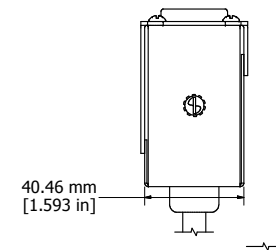

ASSEMBLY - VIEW FROM FRONT

ISOMETRIC VIEW

ASSEMBLY - VIEW FROM SIDE

6' FOOT POWER CORD (NEMA 5-15P)

ASSEMBLY - VIEW FROM BOTTOM

SECTION A-A

1582H6A1BK	
Finish - Front	Black Painted Steel
Back	Black Painted Steel
Rated	125 VAC, 60 Hz, 15 Amps
Approvals	CSA Certified Standards C22.2 (No. 21-95, 42-99) - UL Recognized Standard UL1363
Colours & Cord Length	
1582H6A1BK	Black w/ 6' Foot Power Cord (NEMA 5-15P)
1582H6A1	ASA 61 Grey w/ 6' Foot Power Cord (NEMA 5-15P)
1582H6B1BK	Black w/ 15' Foot Power Cord (NEMA 5-15P)
1582H6B1	ASA 61 Grey w/ 15' Foot Power Cord (NEMA 5-15P)