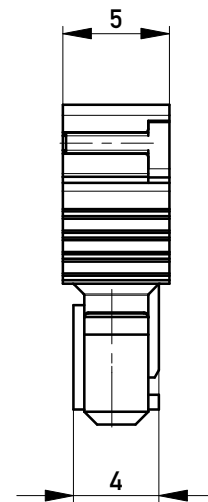

Abdeckung vorverrastet  
cover loose mounted

Abdeckung verpresst  
cover pressed on

Verpackt in Tray - tray packaging  
Verpackungseinheit 112 Stück - packaging unit 112

Einzelheit X  
detail X

Information: Codierung blau - coding blue	Tolerances  All Dimensions in mm	Scale	3:1
		Designation <b>F 2,54 SRC-A, 5-polig</b>	
All rights reserved. Only for Information. To ensure that this is the latest version of this drawing, please contact one of the ERNI companies before using.	Subject to modification without prior notice. Drawing will not be updated.	 www.ERNI.com	
		c Index	25.02.2014 Date
		Class	SRCBUG