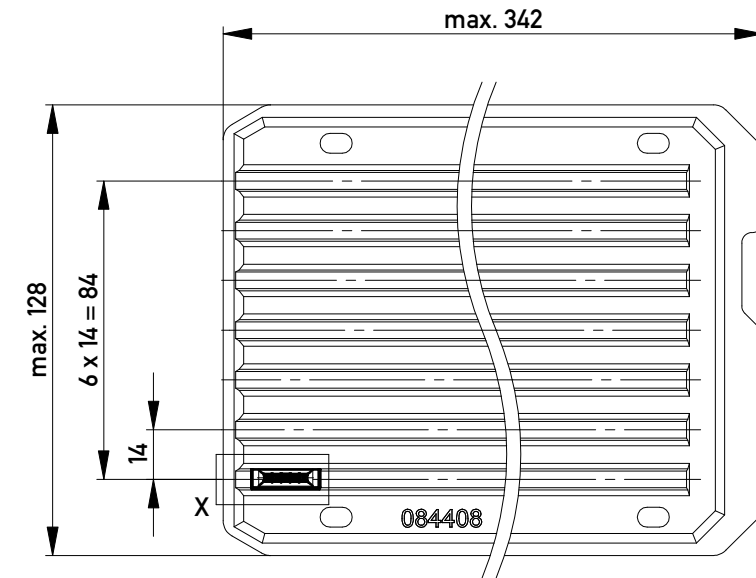

Abdeckung vorverrastet  
cover loose mounted

Abdeckung verpresst  
cover pressed on

Verpackt in Tray - tray packaging  
Verpackungseinheit 112 Stück - packaging unit 112

Einzelheit X  
detail X

Information: Codierung blau - coding blue	Tolerances  All Dimensions in mm	Scale	3:1
		Designation <b>F 2,54 SRC-A, 5-polig</b>	
All rights reserved. Only for Information. To ensure that this is the latest version of this drawing, please contact one of the ERNI companies before using.	Subject to modification without prior notice. Drawing will not be updated.	 www.ERNI.com	
		c Index	25.02.2014 Date
		Class	SRCBUG