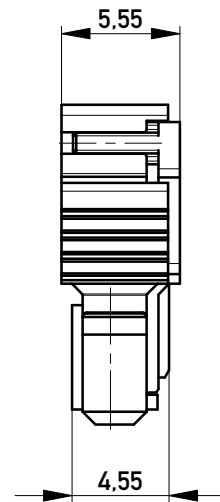

Abdeckung vorverrastet  
cover loose mounted

Abdeckung verpresst  
cover pressed on

Verpackt in Tray - tray packaging  
Verpackungseinheit 112 Stück - packaging unit 112

Einzelheit X  
detail X

Information: Codierung blau - coding blue	Tolerances  All Dimensions in mm	Scale	3:1
		Designation <b>F 2,54 SRC-A, 5-polig</b>	
All rights reserved. Only for Information. To ensure that this is the latest version of this drawing, please contact one of the ERNI companies before using.	Subject to modification without prior notice. Drawing will not be updated.	 www.ERNI.com	
		c Index	25.02.2014 Date
		Class	SRCBUG