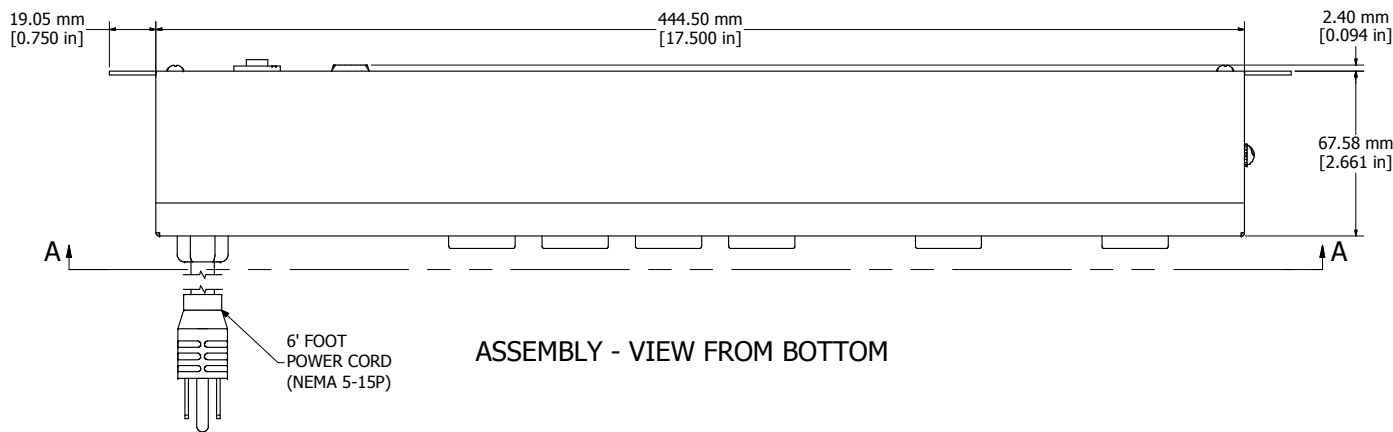

ASSEMBLY - VIEW FROM FRONT

ISOMETRIC VIEW

ASSEMBLY - VIEW FROM BOTTOM

ASSEMBLY - VIEW FROM SIDE

SECTION A-A

1583T6A1BK	
Finish - Front	- Black Painted Steel
Finish - Back	- Black Painted Steel
Rated	- 125 VAC, 60 Hz, 15 Amps
Approvals	- CSA Certified Standards C22.2 (No. 21-95, 42-99) - UL Recognized Standard UL1363
Colours & Cord Length	
1583T6A1BK	- Black w/ 6' Foot Power Cord (NEMA 5-15P)
1583T6A1-	- ASA 61 Grey w/ 6' Foot Power Cord (NEMA 5-15P)
1583T6B1BK	- Black w/ 15' Foot Power Cord (NEMA 5-15P)
1583T6B1-	- ASA 61 Grey w/ 15' Foot Power Cord (NEMA 5-15P)