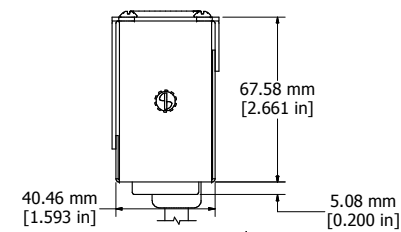

ASSEMBLY - VIEW FROM FRONT

ISOMETRIC VIEW

ASSEMBLY - VIEW FROM BOTTOM

ASSEMBLY - VIEW FROM SIDE

SECTION A-A

1583T6A1BK	
Finish - Front	- Black Painted Steel
Finish - Back	- Black Painted Steel
Rated	- 125 VAC, 60 Hz, 15 Amps
Approvals	- CSA Certified Standards C22.2 (No. 21-95, 42-99) - UL Recognized Standard UL1363
Colours & Cord Length	
1583T6A1BK	- Black w/ 6' Foot Power Cord (NEMA 5-15P)
1583T6A1-	- ASA 61 Grey w/ 6' Foot Power Cord (NEMA 5-15P)
1583T6B1BK	- Black w/ 15' Foot Power Cord (NEMA 5-15P)
1583T6B1-	- ASA 61 Grey w/ 15' Foot Power Cord (NEMA 5-15P)