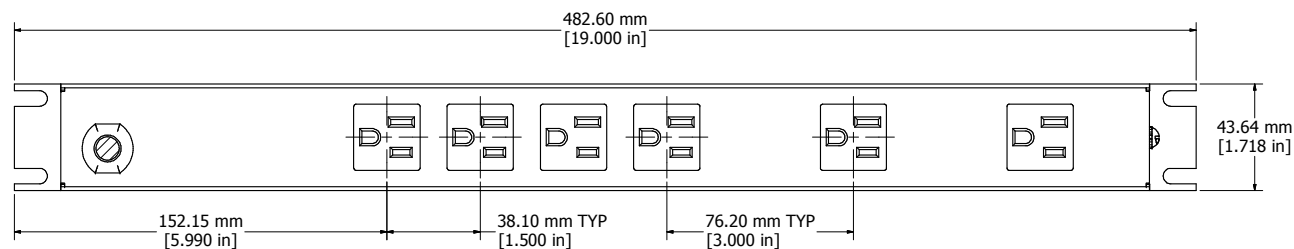

ASSEMBLY - VIEW FROM FRONT

ISOMETRIC VIEW

ASSEMBLY - VIEW FROM BOTTOM

ASSEMBLY - VIEW FROM SIDE

SECTION A-A

1583T6A1BK	
Finish - Front	- Black Painted Steel
Finish - Back	- Black Painted Steel
Rated	- 125 VAC, 60 Hz, 15 Amps
Approvals	- CSA Certified Standards C22.2 (No. 21-95, 42-99) - UL Recognized Standard UL1363
Colours & Cord Length	
1583T6A1BK	- Black w/ 6' Foot Power Cord (NEMA 5-15P)
1583T6A1-	- ASA 61 Grey w/ 6' Foot Power Cord (NEMA 5-15P)
1583T6B1BK	- Black w/ 15' Foot Power Cord (NEMA 5-15P)
1583T6B1-	- ASA 61 Grey w/ 15' Foot Power Cord (NEMA 5-15P)