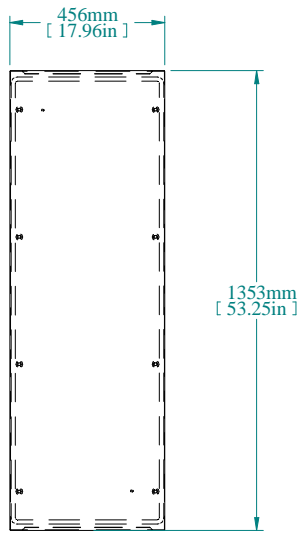

REAR VIEW

L.S VIEW

TOP VIEW

FRONT VIEW

R.S VIEW

ISOMETRIC VIEW

BOTTOM VIEW

PART NUMBERS	
HSP145	PAINTED TEXTURED GRAY RAL 7035

NOTES
Welded Assembly See Hammond Website for Additional Accessories

Data subject to change without notice. Isometric drawing not to scale.

HAMMOND
MANUFACTURING™
www.hammondmfg.com
PART NO. HSP145