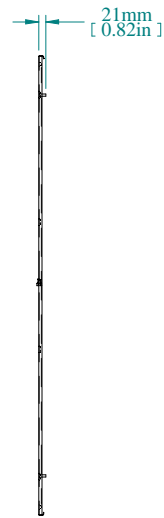

REAR VIEW

L.S VIEW

TOP VIEW

FRONT VIEW

R.S VIEW

ISOMETRIC VIEW

BOTTOM VIEW

PART NUMBERS	
HSP145	PAINTED TEXTURED GRAY RAL 7035

NOTES
Welded Assembly See Hammond Website for Additional Accessories

Data subject to change without notice. Isometric drawing not to scale.

HAMMOND
MANUFACTURING™
www.hammondmfg.com
PART NO. HSP145