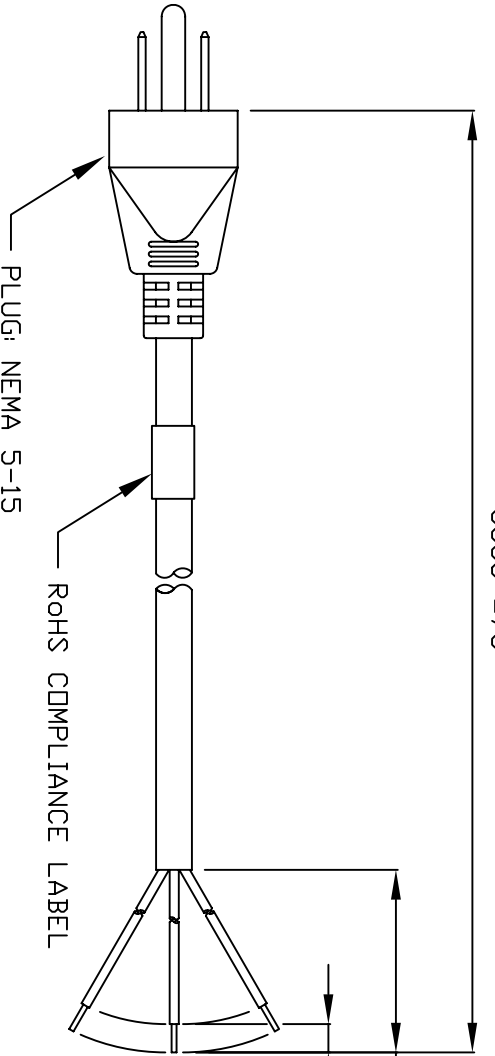

3658 ±76

51 ±6.4 (3 PLACES)

16 ±3 (3 PLACES)
FULLY TWISTED

VOLEX RESERVES THE RIGHT TO ALTER NON-CRITICAL DIMENSIONS WITHOUT NOTICE.

PACKAGING: BULK (NO HANK OR COIL)

- NOTES
- 1) CORDAGE: 16/3 SJ, 60°C, BLACK
 - 2) CERTIFICATIONS:
 - 3) RATING: 13 AMP/125 VOLTS
 - 4) FLAME RATING : FT2
 - 5) PACKAGING: 40 PIECES/CARTON
 - 6) ALL DIMENSIONS IN MILLIMETERS

REV	DESCRIPTION	DATE
2	REDRAWN TO SHOW CHINESE MANUFACTURED CORD	12/3/07
1	C.U.D - NEW RELEASE	9/7/07

SCALE:	ECD:	ITEM DESCRIPTION
NDT TO SCALE	N/A	CORSET - NORTH AMERICAN POWER SUPPLY CORD (12')

TOLERANCE UNLESS OTHERWISE SPECIFIED	APPROVED	DRAWN BY	DATE:
.XXX ± .005 .XX ± .02 .X ± .03 FRACT. ± 1/32 ANGULAR ± 1/2°	STC	STC	9/7/07

SCALE:	ITEM DESCRIPTION	PART NO.
NDT TO SCALE	CORSET - NORTH AMERICAN POWER SUPPLY CORD (12')	17422 10 B1

CUD

FORM IN71-07 REV.A

- Indianapolis, IN
- Conover, N.C.
- Freemont, CA
- Aguascalientes, MX
- Tijuana, Mexico
- Hermosillo, MX
- Clinton, AR
- Kanata, Canada