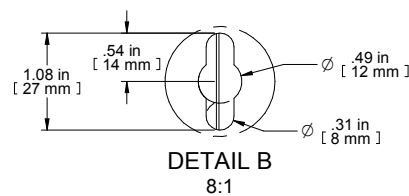

Item Number	Title	Quantity
1	REAR FRAME	1
2	SIDE FRAME	2
3	BACK PANEL	1
4	FRONT DOOR ASSEMBLY	1
5	SIDE PANEL	2
6	TOP PANEL	1
7	BOTTOM PANEL	1
8	6U COMBINATION MOUNTING RAIL	4
9	FAN COVER	2
10	WALL MOUNTING BRACKET	1

PART NUMBERS	
WMC1901023BK2	PAINTED BLACK TEXTURED
NOTES	
Shipped knockdown for ease & protection.	

Data subject to change without notice. Isometric drawing not to scale.

www.hammondmfg.com

PART NO. WMC1901023