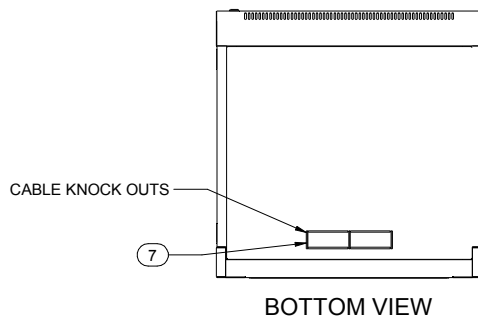

Item Number	Title	Quantity
1	REAR FRAME	1
2	SIDE FRAME	2
3	BACK PANEL	1
4	FRONT DOOR ASSEMBLY	1
5	SIDE PANEL	2
6	TOP PANEL	1
7	BOTTOM PANEL	1
8	6U COMBINATION MOUNTING RAIL	4
9	FAN COVER	2
10	WALL MOUNTING BRACKET	1

PART NUMBERS	
WMC1901023BK2	PAINTED BLACK TEXTURED
NOTES	
Shipped knockdown for ease & protection.	

Data subject to change without notice. Isometric drawing not to scale.

www.hammondmfg.com

PART NO. WMC1901023