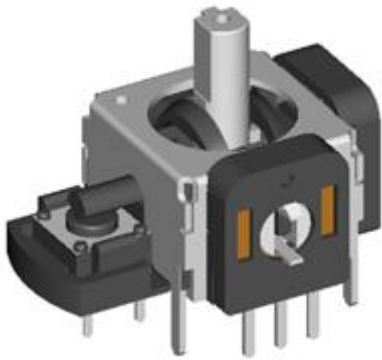

Model(型號): **RKJXP13001**

[▶ Download PDF file](#)

Features:(特點):

Compact design with a good space factor.
Available in a wide variety of type including standard type and lever reset type.
Constructed integral with tact switch for selection ,thus contributing to improvement in the operability of sets.

Applications(作用):

Controller for remote control of audio equipment , CD-L , VCD , TV ,car navigation system, and for game , etc .

Dimensions(規格圖):

Specifications(規格)

Electrical Characteristics [電氣性能]

Total resistance [全阻抗值]	10KΩ , 50K Ω , 100KΩ
Total resistance tolerance [全阻抗值容許差]	±30%
Ratings power(w) [額定功率]	0.0125W, Switch 5V DC
Resistance taper [阻抗變化特性]	B
Residual resistance [殘留阻值]	全阻值3%Ω Max.
Sliding noise [滑動雜音]	300mV Max
Insulation resistance [絕緣阻抗]	100MΩ Min. at DC 250V. Switch 10MΩ Min. DC 10V
Withstanding voltage [耐電壓]	1 minute at AC 250V
Max. operating voltage [最高使用電壓]	AC 50V