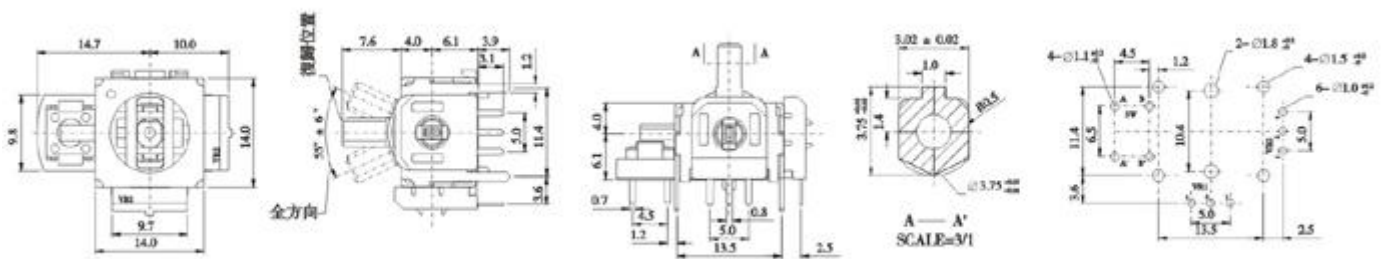

Model(型號): **RKJXP13001**

[▶ Download PDF file](#)

Features:(特點):

Compact design with a good space factor.
Available in a wide variety of type including standard type and lever reset type.
Constructed integral with tact switch for selection ,thus contributing to improvement in the operability of sets.

Applications(作用):

Controller for remote control of audio equipment , CD-L , VCD , TV ,car navigation system, and for game , etc .

Dimensions(規格圖):

Specifications(規格)

Electrical Characteristics [電氣性能]

Total resistance [全阻抗值]	10KΩ , 50K Ω , 100KΩ
Total resistance tolerance [全阻抗值容許差]	±30%
Ratings power(w) [額定功率]	0.0125W, Switch 5V DC
Resistance taper [阻抗變化特性]	B
Residual resistance [殘留阻值]	全阻值3%Ω Max.
Sliding noise [滑動雜音]	300mV Max
Insulation resistance [絕緣阻抗]	100MΩ Min. at DC 250V. Switch 10MΩ Min. DC 10V
Withstanding voltage [耐電壓]	1 minute at AC 250V
Max. operating voltage [最高使用電壓]	AC 50V