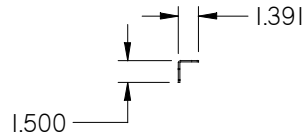

PART No. DC10042RAIL

for more information visit
www.hammfg.com

Data subject to change without notice

Isometric drawing Not to Scale

73.530
(42 U)

1.500

1.391