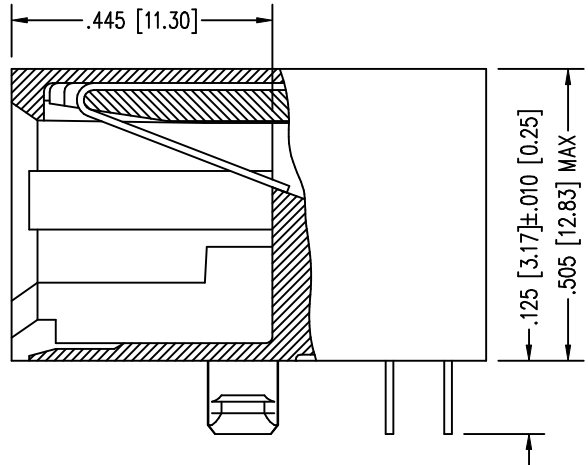

STEWART CONNECTOR SYSTEMS, INC.

R.D. 2, BOX 2020 GLEN ROCK, PENNSYLVANIA 17327

PART NO. SS-6488-FLS-SJ-M01
EIGHT CONTACT, EIGHT POSITION, SWITCHING JACK
"-FLS" FLANGE
"-SJ" SWITCHING JACK

"-M01" DESIGNATES WREN GRAY #PDR-9530M-5877 VALOX

SWITCHING JACK
(SHORT REMOVED ON
PLUG WITHDRAW)

CONTACT SLOTS

P.C.B. RECOMMENDED HOLE LAYOUT
SEEN FROM COMPONENT SIDE
TOLERANCE $\pm .003 [0.08]$ UNLESS OTHERWISE SPECIFIED

NOTE:

- TOLERANCE COMPLY WITH F.C.C. DIMENSION REQUIREMENTS
ALL OTHERS $\pm .005 [0.13]$ UNLESS OTHERWISE SPECIFIED.

- DIMENSIONS SHOWN WITH "*" TO BE CENTRAL
ABOUT CENTER LINE

AVAILABLE WITH:

- 30 & 50, MICRO-INCH SELECTIVE GOLD PLATING
- LOADED 1 - 8 CONTACTS

For Reference
Only