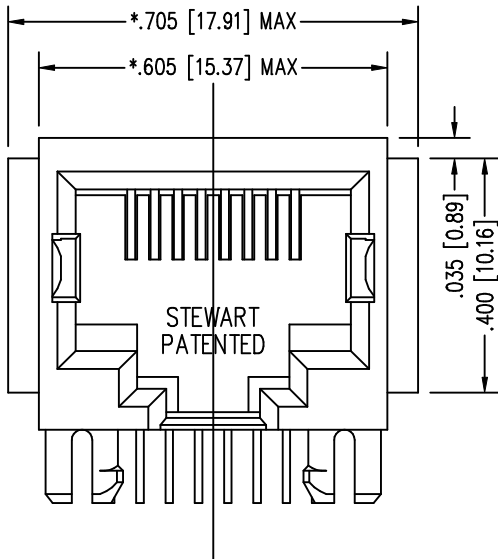

STEWART CONNECTOR SYSTEMS, INC.

R.D. 2, BOX 2020 GLEN ROCK, PENNSYLVANIA 17327

PART NO. SS-6488-FLS-SJ-M01
EIGHT CONTACT, EIGHT POSITION, SWITCHING JACK
"-FLS" FLANGE
"-SJ" SWITCHING JACK

"-M01" DESIGNATES WREN GRAY #PDR-9530M-5877 VALOX

SWITCHING JACK
(SHORT REMOVED ON
PLUG WITHDRAW)

CONTACT SLOTS

P.C.B. RECOMMENDED HOLE LAYOUT
SEEN FROM COMPONENT SIDE
TOLERANCE $\pm .003 [0.08]$ UNLESS OTHERWISE SPECIFIED

NOTE:

- TOLERANCE COMPLY WITH F.C.C. DIMENSION REQUIREMENTS
ALL OTHERS $\pm .005 [0.13]$ UNLESS OTHERWISE SPECIFIED.

- DIMENSIONS SHOWN WITH "*" TO BE CENTRAL
ABOUT CENTER LINE

AVAILABLE WITH:

- 30 & 50, MICRO-INCH SELECTIVE GOLD PLATING
- LOADED 1 - 8 CONTACTS

For Reference
Only