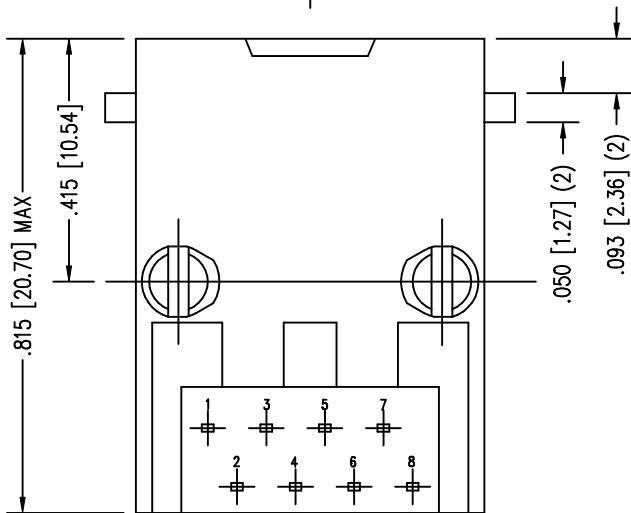

STEWART CONNECTOR SYSTEMS, INC.

R.D. 2, BOX 2020 GLEN ROCK, PENNSYLVANIA 17327

PART NO. SS-6488-FLS-SJ-M01
EIGHT CONTACT, EIGHT POSITION, SWITCHING JACK
"-FLS" FLANGE
"-SJ" SWITCHING JACK

"-M01" DESIGNATES WREN GRAY #PDR-9530M-5877 VALOX

SWITCHING JACK
(SHORT REMOVED ON
PLUG WITHDRAW)

CONTACT SLOTS

P.C.B. RECOMMENDED HOLE LAYOUT
SEEN FROM COMPONENT SIDE
TOLERANCE $\pm .003 [0.08]$ UNLESS OTHERWISE SPECIFIED

NOTE:

- TOLERANCE COMPLY WITH F.C.C. DIMENSION REQUIREMENTS
ALL OTHERS $\pm .005 [0.13]$ UNLESS OTHERWISE SPECIFIED.

- DIMENSIONS SHOWN WITH "*" TO BE CENTRAL
ABOUT CENTER LINE

AVAILABLE WITH:

- 30 & 50, MICRO-INCH SELECTIVE GOLD PLATING
- LOADED 1 - 8 CONTACTS

For Reference
Only