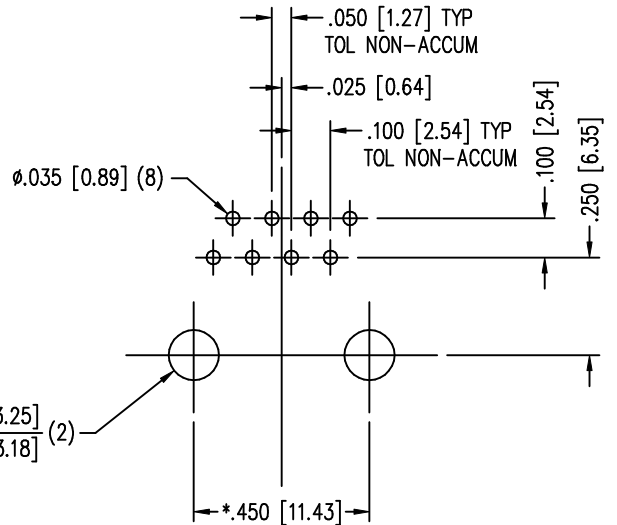

STEWART CONNECTOR SYSTEMS, INC.

R.D. 2, BOX 2020 GLEN ROCK, PENNSYLVANIA 17327

PART NO. SS-6488-FLS-SJ-M01
EIGHT CONTACT, EIGHT POSITION, SWITCHING JACK
"-FLS" FLANGE
"-SJ" SWITCHING JACK

"-M01" DESIGNATES WREN GRAY #PDR-9530M-5877 VALOX

SWITCHING JACK
(SHORT REMOVED ON
PLUG WITHDRAW)

CONTACT SLOTS

P.C.B. RECOMMENDED HOLE LAYOUT
SEEN FROM COMPONENT SIDE
TOLERANCE $\pm .003 [0.08]$ UNLESS OTHERWISE SPECIFIED

NOTE:

- TOLERANCE COMPLY WITH F.C.C. DIMENSION REQUIREMENTS
ALL OTHERS $\pm .005 [0.13]$ UNLESS OTHERWISE SPECIFIED.

- DIMENSIONS SHOWN WITH "*" TO BE CENTRAL
ABOUT CENTER LINE

AVAILABLE WITH:

- 30 & 50, MICRO-INCH SELECTIVE GOLD PLATING
- LOADED 1 - 8 CONTACTS

For Reference
Only