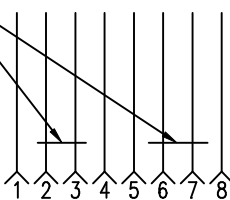

SWITCHING JACK
(SHORT REMOVED ON
PLUG WITHDRAW)

CONTACT SLOTS

P.C.B. RECOMMENDED HOLE LAYOUT
SEEN FROM COMPONENT SIDE
TOLERANCE $\pm .003 [0.08]$ UNLESS OTHERWISE SPECIFIED

NOTE:

- TOLERANCE COMPLY WITH F.C.C. DIMENSION REQUIREMENTS
ALL OTHERS $\pm .005 [0.13]$ UNLESS OTHERWISE SPECIFIED.

- DIMENSIONS SHOWN WITH "*" TO BE CENTRAL
ABOUT CENTER LINE

AVAILABLE WITH:

- 30 & 50, MICRO-INCH SELECTIVE GOLD PLATING
- LOADED 1 - 8 CONTACTS

For Reference
Only