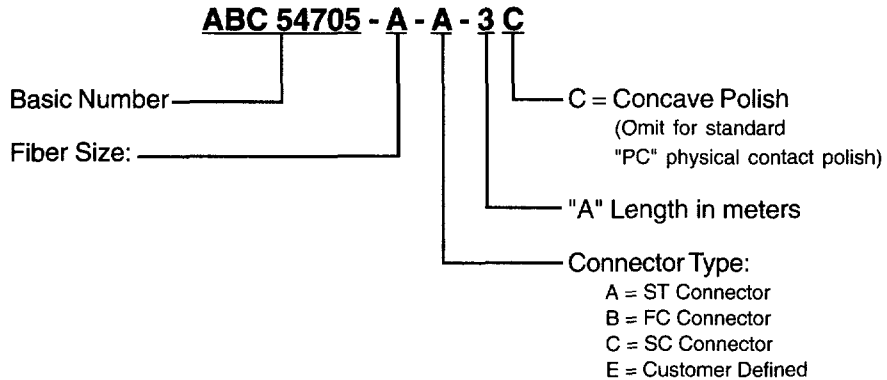

**Fiber Optic Test Probe
Simplex Cable Assembly
ABC 54705**

FIBER SIZE TABLE	
Symbol	Size
A	100/140 μm
B	62.5/125 μm
C	50/125 μm
D	200/230 μm
E	Single Mode
F	Customer Defined

Optical insertion loss ≤ 1.0 dB @ 850 or 1300 nm wavelength.
 Glenair Fiber Optic Test Probe U.S. Patent Number 5,960,137.