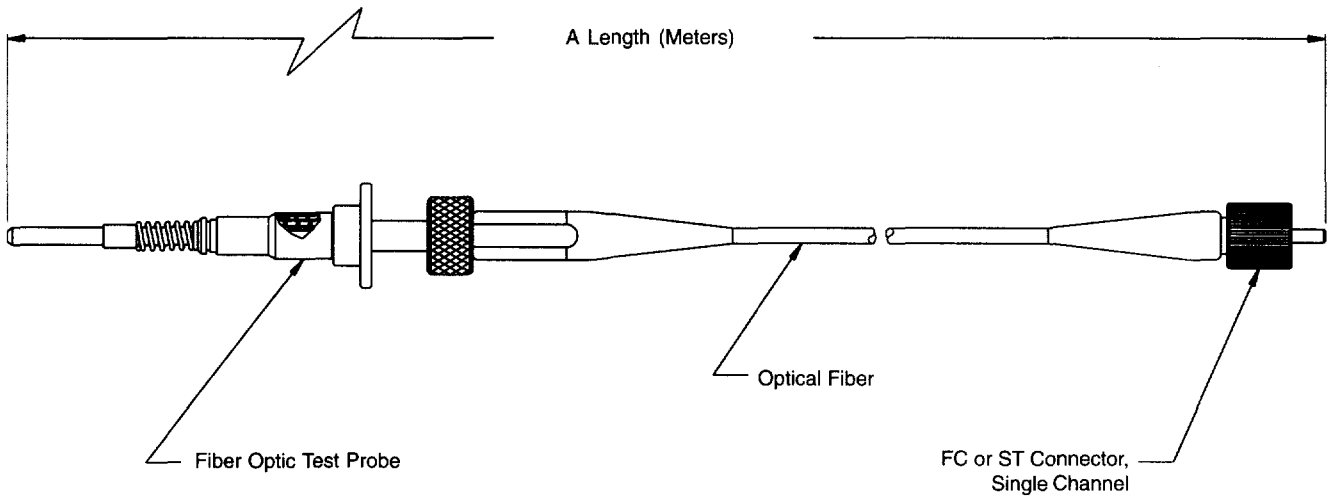

**Fiber Optic Test Probe
Simplex Cable Assembly
ABC 54705**

FIBER SIZE TABLE	
Symbol	Size
A	100/140 μm
B	62.5/125 μm
C	50/125 μm
D	200/230 μm
E	Single Mode
F	Customer Defined

Optical insertion loss ≤ 1.0 dB @ 850 or 1300 nm wavelength.
 Glenair Fiber Optic Test Probe U.S. Patent Number 5,960,137.