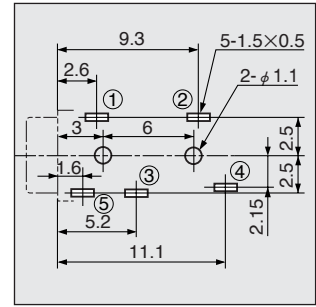

Unit: mm

HSJ1636-010520

$h=2.2$ mm

Hole Layout
(Bottom View)

Schematic	*L=1.5						
Packaging Style							
Black	HSJ1636-010520	HSJ1636-010540	HSJ1636-010550	HSJ1636-010560	HSJ1636-010570	HSJ1636-010580	HSJ1636-010670
Red	HSJ1636-010521	HSJ1636-010541	HSJ1636-010551	HSJ1636-010561	HSJ1636-010571	HSJ1636-010581	HSJ1636-010671
Green	HSJ1636-010522	HSJ1636-010542	HSJ1636-010552	HSJ1636-010562	HSJ1636-010572	HSJ1636-010582	HSJ1636-010672

HSJ1493-01-010

$h=2.25$ mm

Hole Layout
(Bottom View)

Schematic	Sleeve						
Sleeve							
B	HSJ1494-01-010	HSJ1494-01-020	HSJ1494-01-030	HSJ1494-01-040	HSJ1494-01-050	HSJ1494-01-060	HSJ1494-01-070
C	HSJ1493-01-010	HSJ1493-01-020	HSJ1493-01-030	HSJ1493-01-040	HSJ1493-01-050	HSJ1493-01-060	HSJ1493-01-070

HSJ1594-010110

$h=2.25$ mm

Hole Layout
(Bottom View)

Schematic	Housing Color					
Housing Color						
Black	HSJ1594-010110	HSJ1594-010120	HSJ1594-010130	HSJ1594-010140	HSJ1594-010150	HSJ1594-010160
Yellow	HSJ1594-010115	HSJ1594-010125	HSJ1594-010135	HSJ1594-010145	HSJ1594-010155	HSJ1594-010165