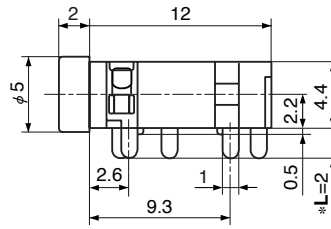

Unit: mm

HSJ1636-010520

$h=2.2$ mm

Hole Layout
(Bottom View)

Schematic	*L=1.5						
Packaging Style							
Black	HSJ1636-010520	HSJ1636-010540	HSJ1636-010550	HSJ1636-010560	HSJ1636-010570	HSJ1636-010580	HSJ1636-010670
Red	HSJ1636-010521	HSJ1636-010541	HSJ1636-010551	HSJ1636-010561	HSJ1636-010571	HSJ1636-010581	HSJ1636-010671
Green	HSJ1636-010522	HSJ1636-010542	HSJ1636-010552	HSJ1636-010562	HSJ1636-010572	HSJ1636-010582	HSJ1636-010672

HSJ1493-01-010

$h=2.25$ mm

Hole Layout
(Bottom View)

Schematic	Sleeve						
Sleeve							
B	HSJ1494-01-010	HSJ1494-01-020	HSJ1494-01-030	HSJ1494-01-040	HSJ1494-01-050	HSJ1494-01-060	HSJ1494-01-070
C	HSJ1493-01-010	HSJ1493-01-020	HSJ1493-01-030	HSJ1493-01-040	HSJ1493-01-050	HSJ1493-01-060	HSJ1493-01-070

HSJ1594-010110

$h=2.25$ mm

Hole Layout
(Bottom View)

Schematic	Housing Color					
Housing Color						
Black	HSJ1594-010110	HSJ1594-010120	HSJ1594-010130	HSJ1594-010140	HSJ1594-010150	HSJ1594-010160
Yellow	HSJ1594-010115	HSJ1594-010125	HSJ1594-010135	HSJ1594-010145	HSJ1594-010155	HSJ1594-010165