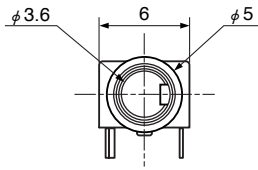

Unit: mm

HSJ1636-010520

$h=2.2$ mm

Hole Layout
(Bottom View)

Schematic	*L=1.5						
Packaging Style							
Black	HSJ1636-010520	HSJ1636-010540	HSJ1636-010550	HSJ1636-010560	HSJ1636-010570	HSJ1636-010580	HSJ1636-010670
Red	HSJ1636-010521	HSJ1636-010541	HSJ1636-010551	HSJ1636-010561	HSJ1636-010571	HSJ1636-010581	HSJ1636-010671
Green	HSJ1636-010522	HSJ1636-010542	HSJ1636-010552	HSJ1636-010562	HSJ1636-010572	HSJ1636-010582	HSJ1636-010672

HSJ1493-01-010

$h=2.25$ mm

Hole Layout
(Bottom View)

Schematic	Sleeve						
Sleeve							
B	HSJ1494-01-010	HSJ1494-01-020	HSJ1494-01-030	HSJ1494-01-040	HSJ1494-01-050	HSJ1494-01-060	HSJ1494-01-070
C	HSJ1493-01-010	HSJ1493-01-020	HSJ1493-01-030	HSJ1493-01-040	HSJ1493-01-050	HSJ1493-01-060	HSJ1493-01-070

HSJ1594-010110

$h=2.25$ mm

Hole Layout
(Bottom View)

Schematic	Housing Color					
Housing Color						
Black	HSJ1594-010110	HSJ1594-010120	HSJ1594-010130	HSJ1594-010140	HSJ1594-010150	HSJ1594-010160
Yellow	HSJ1594-010115	HSJ1594-010125	HSJ1594-010135	HSJ1594-010145	HSJ1594-010155	HSJ1594-010165