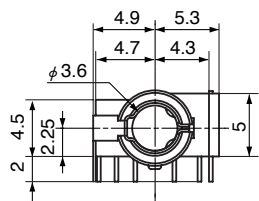

Unit: mm

HSJ1636-010520

$h=2.2$ mm

Hole Layout
(Bottom View)

Schematic	*L=1.5						
Packaging Style							
Black	HSJ1636-010520	HSJ1636-010540	HSJ1636-010550	HSJ1636-010560	HSJ1636-010570	HSJ1636-010580	HSJ1636-010670
Red	HSJ1636-010521	HSJ1636-010541	HSJ1636-010551	HSJ1636-010561	HSJ1636-010571	HSJ1636-010581	HSJ1636-010671
Green	HSJ1636-010522	HSJ1636-010542	HSJ1636-010552	HSJ1636-010562	HSJ1636-010572	HSJ1636-010582	HSJ1636-010672

HSJ1493-01-010

$h=2.25$ mm

Hole Layout
(Bottom View)

Schematic	Sleeve						
Sleeve							
B	HSJ1494-01-010	HSJ1494-01-020	HSJ1494-01-030	HSJ1494-01-040	HSJ1494-01-050	HSJ1494-01-060	HSJ1494-01-070
C	HSJ1493-01-010	HSJ1493-01-020	HSJ1493-01-030	HSJ1493-01-040	HSJ1493-01-050	HSJ1493-01-060	HSJ1493-01-070

HSJ1594-010110

$h=2.25$ mm

Hole Layout
(Bottom View)

Schematic	Housing Color					
Housing Color						
Black	HSJ1594-010110	HSJ1594-010120	HSJ1594-010130	HSJ1594-010140	HSJ1594-010150	HSJ1594-010160
Yellow	HSJ1594-010115	HSJ1594-010125	HSJ1594-010135	HSJ1594-010145	HSJ1594-010155	HSJ1594-010165