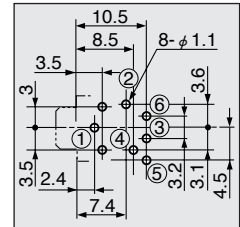

Unit: mm

HSJ1636-010520

$h=2.2$ mm

Hole Layout
(Bottom View)

Schematic	*L=1.5						
Packaging Style							
Black	HSJ1636-010520	HSJ1636-010540	HSJ1636-010550	HSJ1636-010560	HSJ1636-010570	HSJ1636-010580	HSJ1636-010670
Red	HSJ1636-010521	HSJ1636-010541	HSJ1636-010551	HSJ1636-010561	HSJ1636-010571	HSJ1636-010581	HSJ1636-010671
Green	HSJ1636-010522	HSJ1636-010542	HSJ1636-010552	HSJ1636-010562	HSJ1636-010572	HSJ1636-010582	HSJ1636-010672

HSJ1493-01-010

$h=2.25$ mm

Hole Layout
(Bottom View)

Schematic	Sleeve						
Sleeve							
B	HSJ1494-01-010	HSJ1494-01-020	HSJ1494-01-030	HSJ1494-01-040	HSJ1494-01-050	HSJ1494-01-060	HSJ1494-01-070
C	HSJ1493-01-010	HSJ1493-01-020	HSJ1493-01-030	HSJ1493-01-040	HSJ1493-01-050	HSJ1493-01-060	HSJ1493-01-070

HSJ1594-010110

$h=2.25$ mm

Hole Layout
(Bottom View)

Schematic	Housing Color					
Housing Color						
Black	HSJ1594-010110	HSJ1594-010120	HSJ1594-010130	HSJ1594-010140	HSJ1594-010150	HSJ1594-010160
Yellow	HSJ1594-010115	HSJ1594-010125	HSJ1594-010135	HSJ1594-010145	HSJ1594-010155	HSJ1594-010165