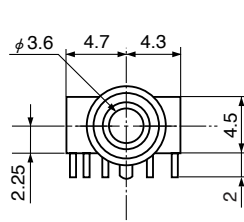

Unit: mm

HSJ1636-010520

$h=2.2$ mm

Hole Layout
(Bottom View)

Schematic	*L=1.5						
Packaging Style							
Black	HSJ1636-010520	HSJ1636-010540	HSJ1636-010550	HSJ1636-010560	HSJ1636-010570	HSJ1636-010580	HSJ1636-010670
Red	HSJ1636-010521	HSJ1636-010541	HSJ1636-010551	HSJ1636-010561	HSJ1636-010571	HSJ1636-010581	HSJ1636-010671
Green	HSJ1636-010522	HSJ1636-010542	HSJ1636-010552	HSJ1636-010562	HSJ1636-010572	HSJ1636-010582	HSJ1636-010672

HSJ1493-01-010

$h=2.25$ mm

Hole Layout
(Bottom View)

Schematic	Sleeve						
Sleeve							
B	HSJ1494-01-010	HSJ1494-01-020	HSJ1494-01-030	HSJ1494-01-040	HSJ1494-01-050	HSJ1494-01-060	HSJ1494-01-070
C	HSJ1493-01-010	HSJ1493-01-020	HSJ1493-01-030	HSJ1493-01-040	HSJ1493-01-050	HSJ1493-01-060	HSJ1493-01-070

HSJ1594-010110

$h=2.25$ mm

Hole Layout
(Bottom View)

Schematic	Housing Color					
Housing Color						
Black	HSJ1594-010110	HSJ1594-010120	HSJ1594-010130	HSJ1594-010140	HSJ1594-010150	HSJ1594-010160
Yellow	HSJ1594-010115	HSJ1594-010125	HSJ1594-010135	HSJ1594-010145	HSJ1594-010155	HSJ1594-010165