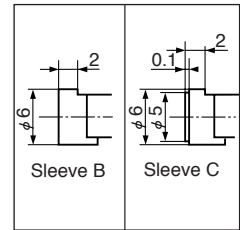

Unit: mm

HSJ1636-010520

$h=2.2$ mm

Hole Layout
(Bottom View)

Schematic	*L=1.5						
Packaging Style							
Black	HSJ1636-010520	HSJ1636-010540	HSJ1636-010550	HSJ1636-010560	HSJ1636-010570	HSJ1636-010580	HSJ1636-010670
Red	HSJ1636-010521	HSJ1636-010541	HSJ1636-010551	HSJ1636-010561	HSJ1636-010571	HSJ1636-010581	HSJ1636-010671
Green	HSJ1636-010522	HSJ1636-010542	HSJ1636-010552	HSJ1636-010562	HSJ1636-010572	HSJ1636-010582	HSJ1636-010672

HSJ1493-01-010

$h=2.25$ mm

Hole Layout
(Bottom View)

Schematic	Sleeve						
Sleeve							
B	HSJ1494-01-010	HSJ1494-01-020	HSJ1494-01-030	HSJ1494-01-040	HSJ1494-01-050	HSJ1494-01-060	HSJ1494-01-070
C	HSJ1493-01-010	HSJ1493-01-020	HSJ1493-01-030	HSJ1493-01-040	HSJ1493-01-050	HSJ1493-01-060	HSJ1493-01-070

HSJ1594-010110

$h=2.25$ mm

Hole Layout
(Bottom View)

Schematic	Housing Color					
Housing Color						
Black	HSJ1594-010110	HSJ1594-010120	HSJ1594-010130	HSJ1594-010140	HSJ1594-010150	HSJ1594-010160
Yellow	HSJ1594-010115	HSJ1594-010125	HSJ1594-010135	HSJ1594-010145	HSJ1594-010155	HSJ1594-010165