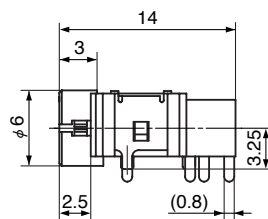

Unit: mm

HSJ1636-010520

$h=2.2$ mm

Hole Layout
(Bottom View)

Schematic	*L=1.5						
Packaging Style							
Black	HSJ1636-010520	HSJ1636-010540	HSJ1636-010550	HSJ1636-010560	HSJ1636-010570	HSJ1636-010580	HSJ1636-010670
Red	HSJ1636-010521	HSJ1636-010541	HSJ1636-010551	HSJ1636-010561	HSJ1636-010571	HSJ1636-010581	HSJ1636-010671
Green	HSJ1636-010522	HSJ1636-010542	HSJ1636-010552	HSJ1636-010562	HSJ1636-010572	HSJ1636-010582	HSJ1636-010672

HSJ1493-01-010

$h=2.25$ mm

Hole Layout
(Bottom View)

Schematic	Sleeve						
Sleeve							
B	HSJ1494-01-010	HSJ1494-01-020	HSJ1494-01-030	HSJ1494-01-040	HSJ1494-01-050	HSJ1494-01-060	HSJ1494-01-070
C	HSJ1493-01-010	HSJ1493-01-020	HSJ1493-01-030	HSJ1493-01-040	HSJ1493-01-050	HSJ1493-01-060	HSJ1493-01-070

HSJ1594-010110

$h=2.25$ mm

Hole Layout
(Bottom View)

Schematic	Housing Color					
Housing Color						
Black	HSJ1594-010110	HSJ1594-010120	HSJ1594-010130	HSJ1594-010140	HSJ1594-010150	HSJ1594-010160
Yellow	HSJ1594-010115	HSJ1594-010125	HSJ1594-010135	HSJ1594-010145	HSJ1594-010155	HSJ1594-010165