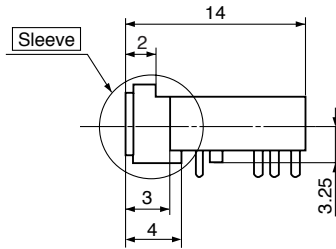

Unit: mm

HSJ1636-010520

$h=2.2$ mm

Hole Layout
(Bottom View)

Schematic	*L=1.5						
Packaging Style							
Black	HSJ1636-010520	HSJ1636-010540	HSJ1636-010550	HSJ1636-010560	HSJ1636-010570	HSJ1636-010580	HSJ1636-010670
Red	HSJ1636-010521	HSJ1636-010541	HSJ1636-010551	HSJ1636-010561	HSJ1636-010571	HSJ1636-010581	HSJ1636-010671
Green	HSJ1636-010522	HSJ1636-010542	HSJ1636-010552	HSJ1636-010562	HSJ1636-010572	HSJ1636-010582	HSJ1636-010672

HSJ1493-01-010

$h=2.25$ mm

Hole Layout
(Bottom View)

Schematic	Sleeve						
Sleeve							
B	HSJ1494-01-010	HSJ1494-01-020	HSJ1494-01-030	HSJ1494-01-040	HSJ1494-01-050	HSJ1494-01-060	HSJ1494-01-070
C	HSJ1493-01-010	HSJ1493-01-020	HSJ1493-01-030	HSJ1493-01-040	HSJ1493-01-050	HSJ1493-01-060	HSJ1493-01-070

HSJ1594-010110

$h=2.25$ mm

Hole Layout
(Bottom View)

Schematic	Housing Color					
Housing Color						
Black	HSJ1594-010110	HSJ1594-010120	HSJ1594-010130	HSJ1594-010140	HSJ1594-010150	HSJ1594-010160
Yellow	HSJ1594-010115	HSJ1594-010125	HSJ1594-010135	HSJ1594-010145	HSJ1594-010155	HSJ1594-010165