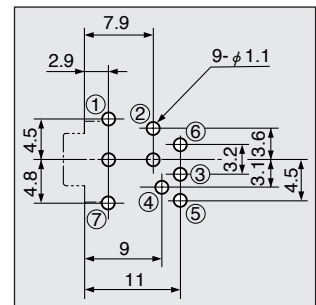

Unit: mm

HSJ1636-010520

$h=2.2$ mm

Hole Layout
(Bottom View)

Schematic	*L=1.5						
Packaging Style							
Black	HSJ1636-010520	HSJ1636-010540	HSJ1636-010550	HSJ1636-010560	HSJ1636-010570	HSJ1636-010580	HSJ1636-010670
Red	HSJ1636-010521	HSJ1636-010541	HSJ1636-010551	HSJ1636-010561	HSJ1636-010571	HSJ1636-010581	HSJ1636-010671
Green	HSJ1636-010522	HSJ1636-010542	HSJ1636-010552	HSJ1636-010562	HSJ1636-010572	HSJ1636-010582	HSJ1636-010672

HSJ1493-01-010

$h=2.25$ mm

Hole Layout
(Bottom View)

Schematic	Sleeve						
Sleeve							
B	HSJ1494-01-010	HSJ1494-01-020	HSJ1494-01-030	HSJ1494-01-040	HSJ1494-01-050	HSJ1494-01-060	HSJ1494-01-070
C	HSJ1493-01-010	HSJ1493-01-020	HSJ1493-01-030	HSJ1493-01-040	HSJ1493-01-050	HSJ1493-01-060	HSJ1493-01-070

HSJ1594-010110

$h=2.25$ mm

Hole Layout
(Bottom View)

Schematic	Housing Color					
Housing Color						
Black	HSJ1594-010110	HSJ1594-010120	HSJ1594-010130	HSJ1594-010140	HSJ1594-010150	HSJ1594-010160
Yellow	HSJ1594-010115	HSJ1594-010125	HSJ1594-010135	HSJ1594-010145	HSJ1594-010155	HSJ1594-010165