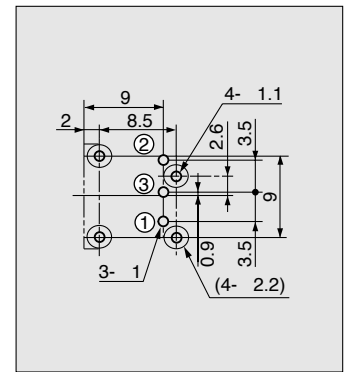

TCS7382-210100

Type A Horizontal Type

h = 5

Rating: 16 V DC 3 A

HOLE LAYOUT
(BOTTOM VIEW)

Housing Color	Model No.	Flange (A)
Black	TCS7382-210110	With
Yellow	TCS7382-210100	With
Black	TCS7382-010110	Without
Yellow	TCS7382-010100	Without

HEC0779-010030

Type A Horizontal Type

h = 5 or (h = 4)

Rating: 12 V DC 1 A

HOLE LAYOUT
(BOTTOM VIEW)

Dimension D	Model No.
2	HEC0779-010030