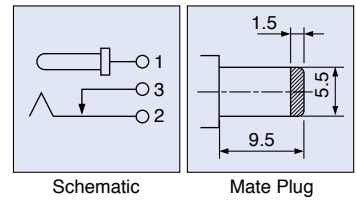

TCS7382-210100

Type A Horizontal Type

h = 5

Rating: 16 V DC 3 A

HOLE LAYOUT
(BOTTOM VIEW)

Housing Color	Model No.	Flange (A)
Black	TCS7382-210110	With
Yellow	TCS7382-210100	With
Black	TCS7382-010110	Without
Yellow	TCS7382-010100	Without

HEC0779-010030

Type A Horizontal Type

h = 5 or (h = 4)

Rating: 12 V DC 1 A

HOLE LAYOUT
(BOTTOM VIEW)

Dimension D	Model No.
2	HEC0779-010030