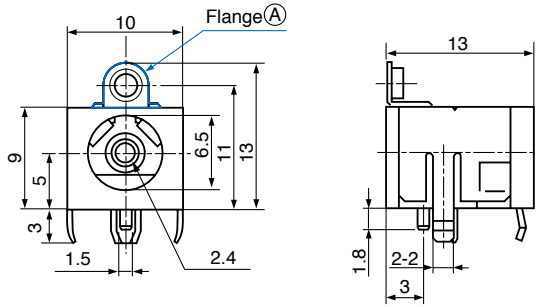

TCS7382-210100

Type A Horizontal Type

h = 5

Rating: 16 V DC 3 A

HOLE LAYOUT
(BOTTOM VIEW)

Housing Color	Model No.	Flange (A)
Black	TCS7382-210110	With
Yellow	TCS7382-210100	With
Black	TCS7382-010110	Without
Yellow	TCS7382-010100	Without

HEC0779-010030

Type A Horizontal Type

h = 5 or (h = 4)

Rating: 12 V DC 1 A

HOLE LAYOUT
(BOTTOM VIEW)

Dimension D	Model No.
2	HEC0779-010030