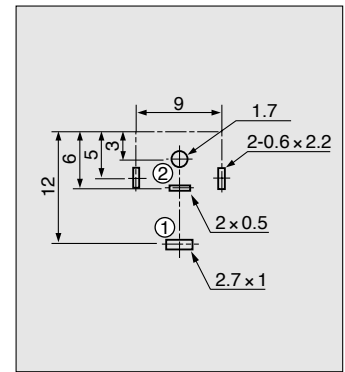

TCS7382-210100

Type A Horizontal Type

h = 5

Rating: 16 V DC 3 A

HOLE LAYOUT
(BOTTOM VIEW)

Housing Color	Model No.	Flange (A)
Black	TCS7382-210110	With
Yellow	TCS7382-210100	With
Black	TCS7382-010110	Without
Yellow	TCS7382-010100	Without

HEC0779-010030

Type A Horizontal Type

h = 5 or (h = 4)

Rating: 12 V DC 1 A

HOLE LAYOUT
(BOTTOM VIEW)

Dimension D	Model No.
2	HEC0779-010030