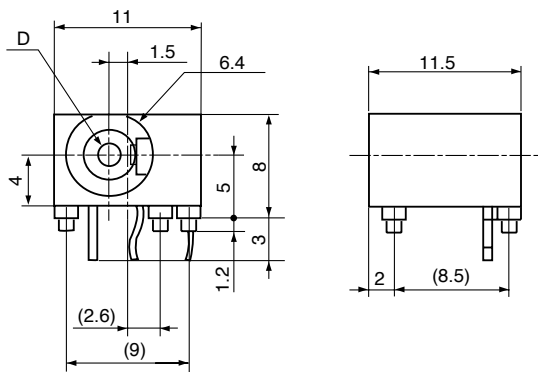

TCS7382-210100

Type A Horizontal Type

h = 5

Rating: 16 V DC 3 A

HOLE LAYOUT
(BOTTOM VIEW)

Housing Color	Model No.	Flange (A)
Black	TCS7382-210110	With
Yellow	TCS7382-210100	With
Black	TCS7382-010110	Without
Yellow	TCS7382-010100	Without

HEC0779-010030

Type A Horizontal Type

h = 5 or (h = 4)

Rating: 12 V DC 1 A

HOLE LAYOUT
(BOTTOM VIEW)

Dimension D	Model No.
2	HEC0779-010030