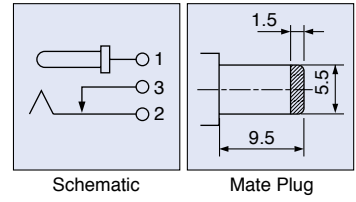

TCS7382-210100

Type A Horizontal Type

h = 5

Rating: 16 V DC 3 A

HOLE LAYOUT
(BOTTOM VIEW)

Housing Color	Model No.	Flange (A)
Black	TCS7382-210110	With
Yellow	TCS7382-210100	With
Black	TCS7382-010110	Without
Yellow	TCS7382-010100	Without

HEC0779-010030

Type A Horizontal Type

h = 5 or (h = 4)

Rating: 12 V DC 1 A

HOLE LAYOUT
(BOTTOM VIEW)

Dimension D	Model No.
2	HEC0779-010030