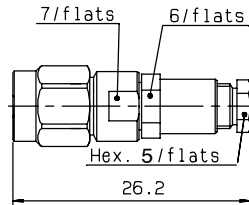

STRAIGHT PLUGS CLAMP TYPE FOR FLEXIBLE CABLES

Cable group	Part number (gold)	Part number (passivated)	Captive center contact	Assembly
2.6 / 50 / S	R125 091 000	R125 091 001	yes	M01

STRAIGHT PLUGS CRIMP TYPE FOR FLEXIBLE CABLES

Fig. 1

Fig. 2

Fig. 3

Fig. 4

Cable group	Part number (gold)	Part number (passivated)	Fig.	Dimensions A (mm)	Captive center contact	Assembly	Note
2 / 50 / S	R125 069 000		1	26	yes	M04	
2.6 / 50 / S	R125 071 120	R125 071 121	2	23.4	yes	M05	full crimp type/ single piece body
2.6 / 50 / S	R125 072 000*	R125 072 001*	3	21.1	no	M02	single piece body
2.6 / 50 / S	R125 073 000*	R125 073 001	1	26	yes	M04	
2.6 / 50 / D	R125 072 080*	R125 072 081	3	20.1	no	M02	single piece body
2.6 / 50 / D	R125 072 220	R125 072 221	2	23.4	yes	M05	full crimp type/ single piece body
5 / 50 / S	R125 075 000	R125 075 001	4	24.9	no	M02	single piece body
5 / 50 / S	R125 075 320	R125 075 321	2	26.4	yes	M05	full crimp type/ single piece body
5 / 50 / S		R125 076 201●	3	24.2	no	M02	single piece body/ LMR 200 cable
5 / 50 / D	R125 076 000*	R125 076 001	4	25	no	M02	single piece body
5 / 50 / D	R125 076 120	R125 076 121	2	26.4	yes	M05	full crimp type/ single piece body