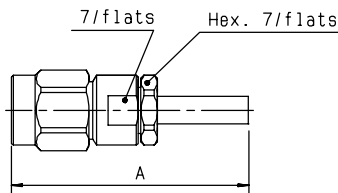

STRAIGHT PLUGS CLAMP TYPE FOR FLEXIBLE CABLES

Cable group	Part number (gold)	Part number (passivated)	Captive center contact	Assembly
2.6 / 50 / S	R125 091 000	R125 091 001	yes	M01

STRAIGHT PLUGS CRIMP TYPE FOR FLEXIBLE CABLES

Fig. 1

Fig. 2

Fig. 3

Fig. 4

Cable group	Part number (gold)	Part number (passivated)	Fig.	Dimensions A (mm)	Captive center contact	Assembly	Note
2 / 50 / S	R125 069 000		1	26	yes	M04	
2.6 / 50 / S	R125 071 120	R125 071 121	2	23.4	yes	M05	full crimp type/ single piece body
2.6 / 50 / S	R125 072 000*	R125 072 001*	3	21.1	no	M02	single piece body
2.6 / 50 / S	R125 073 000*	R125 073 001	1	26	yes	M04	
2.6 / 50 / D	R125 072 080*	R125 072 081	3	20.1	no	M02	single piece body
2.6 / 50 / D	R125 072 220	R125 072 221	2	23.4	yes	M05	full crimp type/ single piece body
5 / 50 / S	R125 075 000	R125 075 001	4	24.9	no	M02	single piece body
5 / 50 / S	R125 075 320	R125 075 321	2	26.4	yes	M05	full crimp type/ single piece body
5 / 50 / S		R125 076 201●	3	24.2	no	M02	single piece body/ LMR 200 cable
5 / 50 / D	R125 076 000*	R125 076 001	4	25	no	M02	single piece body
5 / 50 / D	R125 076 120	R125 076 121	2	26.4	yes	M05	full crimp type/ single piece body