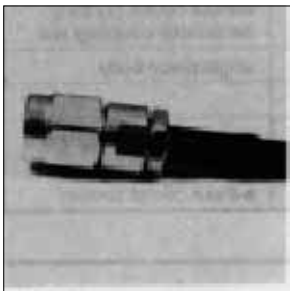

STRAIGHT PLUGS CLAMP TYPE FOR FLEXIBLE CABLES

Cable group	Part number (gold)	Part number (passivated)	Captive center contact	Assembly
2.6 / 50 / S	R125 091 000	R125 091 001	yes	M01

STRAIGHT PLUGS CRIMP TYPE FOR FLEXIBLE CABLES

Fig. 1

Fig. 2

Fig. 3

Fig. 4

Cable group	Part number (gold)	Part number (passivated)	Fig.	Dimensions A (mm)	Captive center contact	Assembly	Note
2 / 50 / S	R125 069 000		1	26	yes	M04	
2.6 / 50 / S	R125 071 120	R125 071 121	2	23.4	yes	M05	full crimp type/ single piece body
2.6 / 50 / S	R125 072 000*	R125 072 001*	3	21.1	no	M02	single piece body
2.6 / 50 / S	R125 073 000*	R125 073 001	1	26	yes	M04	
2.6 / 50 / D	R125 072 080*	R125 072 081	3	20.1	no	M02	single piece body
2.6 / 50 / D	R125 072 220	R125 072 221	2	23.4	yes	M05	full crimp type/ single piece body
5 / 50 / S	R125 075 000	R125 075 001	4	24.9	no	M02	single piece body
5 / 50 / S	R125 075 320	R125 075 321	2	26.4	yes	M05	full crimp type/ single piece body
5 / 50 / S		R125 076 201●	3	24.2	no	M02	single piece body/ LMR 200 cable
5 / 50 / D	R125 076 000*	R125 076 001	4	25	no	M02	single piece body
5 / 50 / D	R125 076 120	R125 076 121	2	26.4	yes	M05	full crimp type/ single piece body