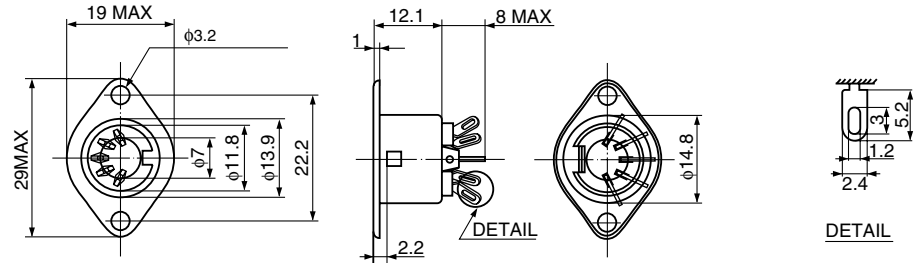

TCS0200 Series

TCS0250-01-1201

TCS2200 Series

TCS2250-01-2011

TCS0830 Series

TCS0835-01-2011

DIN Standard No.	41524	—	41524	—	45327	45322	45329	45326	—		
Number of Contact	3	4	5a	5b	5c	6	7	8a	8b		
Arrangement											
	Chassis Material Thickness										
Color											
TCS0200 Series	—	—	TCS0230-01-1101	TCS0240-01-1201	TCS0250-01-1201	TCS0350-01-1201	TCS0450-01-1101	TCS0260-01-1201	TCS0270-01-1201	TCS1080-01-2011	TCS0280-01-1201
TCS2200 Series	—	—	TCS2230-01-1101	TCS2240-01-2011	TCS2250-01-2011	TCS2220-01-0301	TCS2210-01-1101	TCS2260-01-2011	TCS2270-01-2011	TCS2280-01-2011	TCS2290-01-2011
TCS0830 Series	2.0	Black	TCS0834-01-2011	TCS0835-01-2011			TCS0836-01-2011	TCS0837-01-2011	TCS0838-01-2011	TCS0839-01-2011	
		Gray#1	TCS0834-01-2021	TCS0835-01-2021			TCS0836-01-2021	TCS0837-01-2021	TCS0838-01-2021	TCS0839-01-2021	
	1.0	Black	TCS0834-01-2051	TCS0835-01-2051			TCS0836-01-2051	TCS0837-01-2051	TCS0838-01-2051	TCS0839-01-2051	
		Gray#1	TCS0834-01-2061	TCS0835-01-2061			TCS0836-01-2061	TCS0837-01-2061	TCS0838-01-2061	TCS0839-01-2061	