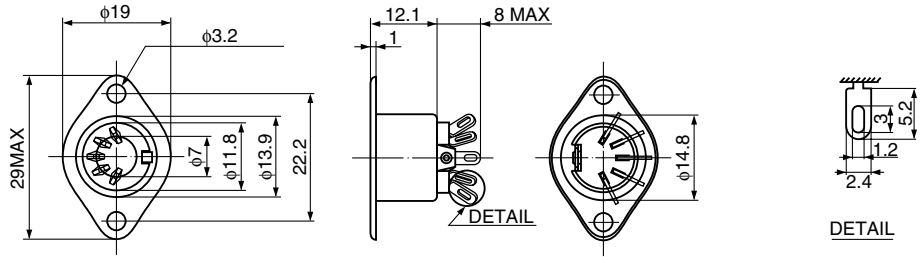

TCS0200 Series

TCS0250-01-1201

TCS2200 Series

TCS2250-01-2011

TCS0830 Series

TCS0835-01-2011

DIN Standard No.	41524	—	41524	—	45327	45322	45329	45326	—		
Number of Contact	3	4	5a	5b	5c	6	7	8a	8b		
Arrangement											
	Chassis Material Thickness										
Color											
TCS0200 Series	—	—	TCS0230-01-1101	TCS0240-01-1201	TCS0250-01-1201	TCS0350-01-1201	TCS0450-01-1101	TCS0260-01-1201	TCS0270-01-1201	TCS1080-01-2011	TCS0280-01-1201
TCS2200 Series	—	—	TCS2230-01-1101	TCS2240-01-2011	TCS2250-01-2011	TCS2220-01-0301	TCS2210-01-1101	TCS2260-01-2011	TCS2270-01-2011	TCS2280-01-2011	TCS2290-01-2011
TCS0830 Series	2.0	Black	TCS0834-01-2011	TCS0835-01-2011			TCS0836-01-2011	TCS0837-01-2011	TCS0838-01-2011	TCS0839-01-2011	
		Gray#1	TCS0834-01-2021	TCS0835-01-2021			TCS0836-01-2021	TCS0837-01-2021	TCS0838-01-2021	TCS0839-01-2021	
	1.0	Black	TCS0834-01-2051	TCS0835-01-2051			TCS0836-01-2051	TCS0837-01-2051	TCS0838-01-2051	TCS0839-01-2051	
		Gray#1	TCS0834-01-2061	TCS0835-01-2061			TCS0836-01-2061	TCS0837-01-2061	TCS0838-01-2061	TCS0839-01-2061	