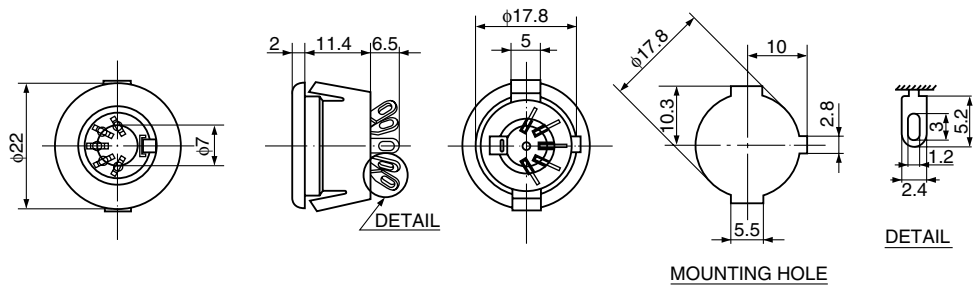

TCS0200 Series

TCS0250-01-1201

TCS2200 Series

TCS2250-01-2011

TCS0830 Series

TCS0835-01-2011

DIN Standard No.	41524	—	41524	—	45327	45322	45329	45326	—		
Number of Contact	3	4	5a	5b	5c	6	7	8a	8b		
Arrangement											
	Chassis Material Thickness										
Color											
TCS0200 Series	—	—	TCS0230-01-1101	TCS0240-01-1201	TCS0250-01-1201	TCS0350-01-1201	TCS0450-01-1101	TCS0260-01-1201	TCS0270-01-1201	TCS1080-01-2011	TCS0280-01-1201
TCS2200 Series	—	—	TCS2230-01-1101	TCS2240-01-2011	TCS2250-01-2011	TCS2220-01-0301	TCS2210-01-1101	TCS2260-01-2011	TCS2270-01-2011	TCS2280-01-2011	TCS2290-01-2011
TCS0830 Series	2.0	Black	TCS0834-01-2011	TCS0835-01-2011			TCS0836-01-2011	TCS0837-01-2011	TCS0838-01-2011	TCS0839-01-2011	
		Gray#1	TCS0834-01-2021	TCS0835-01-2021			TCS0836-01-2021	TCS0837-01-2021	TCS0838-01-2021	TCS0839-01-2021	
	1.0	Black	TCS0834-01-2051	TCS0835-01-2051			TCS0836-01-2051	TCS0837-01-2051	TCS0838-01-2051	TCS0839-01-2051	
		Gray#1	TCS0834-01-2061	TCS0835-01-2061			TCS0836-01-2061	TCS0837-01-2061	TCS0838-01-2061	TCS0839-01-2061	