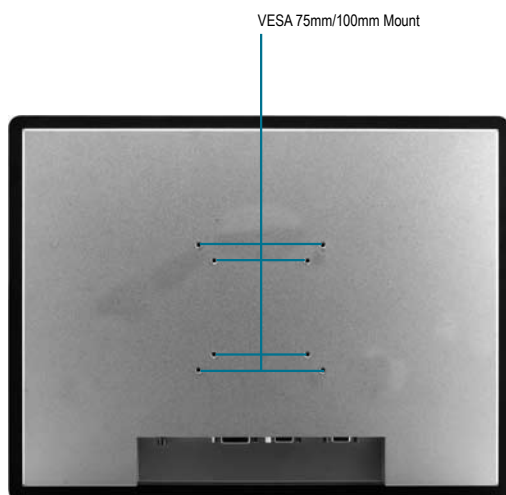

15" TFT Open Frame Industrial Display Monitor

Features

- 15" TFT XGA LCD
- IP-65 Compliant Aluminum Front Panel
- RGB, DVI Signal Selectable
- VESA 75mm/100mm Standard Screw Holes

Specifications

System	
Input Signal	RGB, DVI
On Screen Display Control	Brightness, Contrast, Phase, Sharpness, AutoTune, H/V-position
OS Support	MS DOS, Windows® 2000, Windows® XP, Linux Redhat 8.0, Windows® 7
Mechanical	
Construction	Steel chassis & aluminum alloy front panel
Front Panel Color	RAL 7035
Mounting	VESA mount Optional: Wallmount kit, Swivel ARM, Desktop stand
Dimension	Standard bezel: 16.3" (W) x 12.5" (H) x 1.92" (D) (415mm x 318mm x 49mm)
Carton Dimension	23.4" (W) x 21.7" (H) x 11.7" (D) (595mm x 550mm x 298mm)
Gross Weight	Standard bezel: 17.6 lb (8 Kg)
Environmental	
Operating Temperature	32°F ~ 113°F (0°C ~ 45°C)
Storage Temperature	-4°F ~ 140°F (-20°C ~ 60°C)
Operating Humidity	10% to 90% @ 40°C, non-condensing, without TouchScreen
Vibration	1G / 5 ~ 500Hz (Random) / Operation
Shock	15G peak acceleration (11 msec. duration) / Operation
EMC	CE/FCC Class A
Power Supply	
External Power Adapter 60W	Input: 100 to 240 ±10%V AC, Full Range Output: +12V DC@5A
LCD	
Display Type	15" color TFT LCD
Max. Resolution	1024 x 768
Max. Colors	16.2M
Dot Size	0.297mm x 0.297mm
Luminance	250 cd/m² (TYP)
Viewing Angle	150°(H) / 135°(V)
Brightness Control	Yes
Back Light MTBF (Hours)	50,000
TouchScreen (Optional)	
Type	Analog Resistive
Resolution	2048 x 2048
Light Transmission	80%
Lifetime	35 million activations
OS Support	MS-DOS, Windows® 2000, Windows® XP, Linux Redhat 8.0, Windows® 7