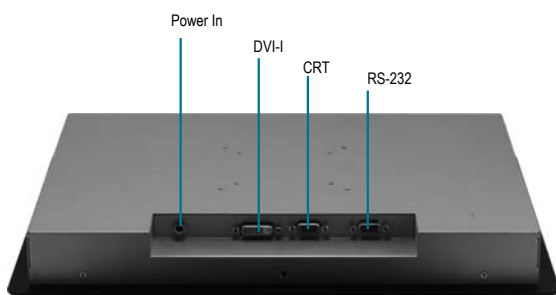

15" TFT Open Frame Industrial Display Monitor

Features

- 15" TFT XGA LCD
- IP-65 Compliant Aluminum Front Panel
- RGB, DVI Signal Selectable
- VESA 75mm/100mm Standard Screw Holes

Specifications

System	
Input Signal	RGB, DVI
On Screen Display Control	Brightness, Contrast, Phase, Sharpness, AutoTune, H/V-position
OS Support	MS DOS, Windows® 2000, Windows® XP, Linux Redhat 8.0, Windows® 7
Mechanical	
Construction	Steel chassis & aluminum alloy front panel
Front Panel Color	RAL 7035
Mounting	VESA mount Optional: Wallmount kit, Swivel ARM, Desktop stand
Dimension	Standard bezel: 16.3" (W) x 12.5" (H) x 1.92" (D) (415mm x 318mm x 49mm)
Carton Dimension	23.4" (W) x 21.7" (H) x 11.7" (D) (595mm x 550mm x 298mm)
Gross Weight	Standard bezel: 17.6 lb (8 Kg)
Environmental	
Operating Temperature	32°F ~ 113°F (0°C ~ 45°C)
Storage Temperature	-4°F ~ 140°F (-20°C ~ 60°C)
Operating Humidity	10% to 90% @ 40°C, non-condensing, without TouchScreen
Vibration	1G / 5 ~ 500Hz (Random) / Operation
Shock	15G peak acceleration (11 msec. duration) / Operation
EMC	CE/FCC Class A
Power Supply	
External Power Adapter 60W	Input: 100 to 240 ±10%V AC, Full Range Output: +12V DC@5A
LCD	
Display Type	15" color TFT LCD
Max. Resolution	1024 x 768
Max. Colors	16.2M
Dot Size	0.297mm x 0.297mm
Luminance	250 cd/m² (TYP)
Viewing Angle	150°(H) / 135°(V)
Brightness Control	Yes
Back Light MTBF (Hours)	50,000
TouchScreen (Optional)	
Type	Analog Resistive
Resolution	2048 x 2048
Light Transmission	80%
Lifetime	35 million activations
OS Support	MS-DOS, Windows® 2000, Windows® XP, Linux Redhat 8.0, Windows® 7