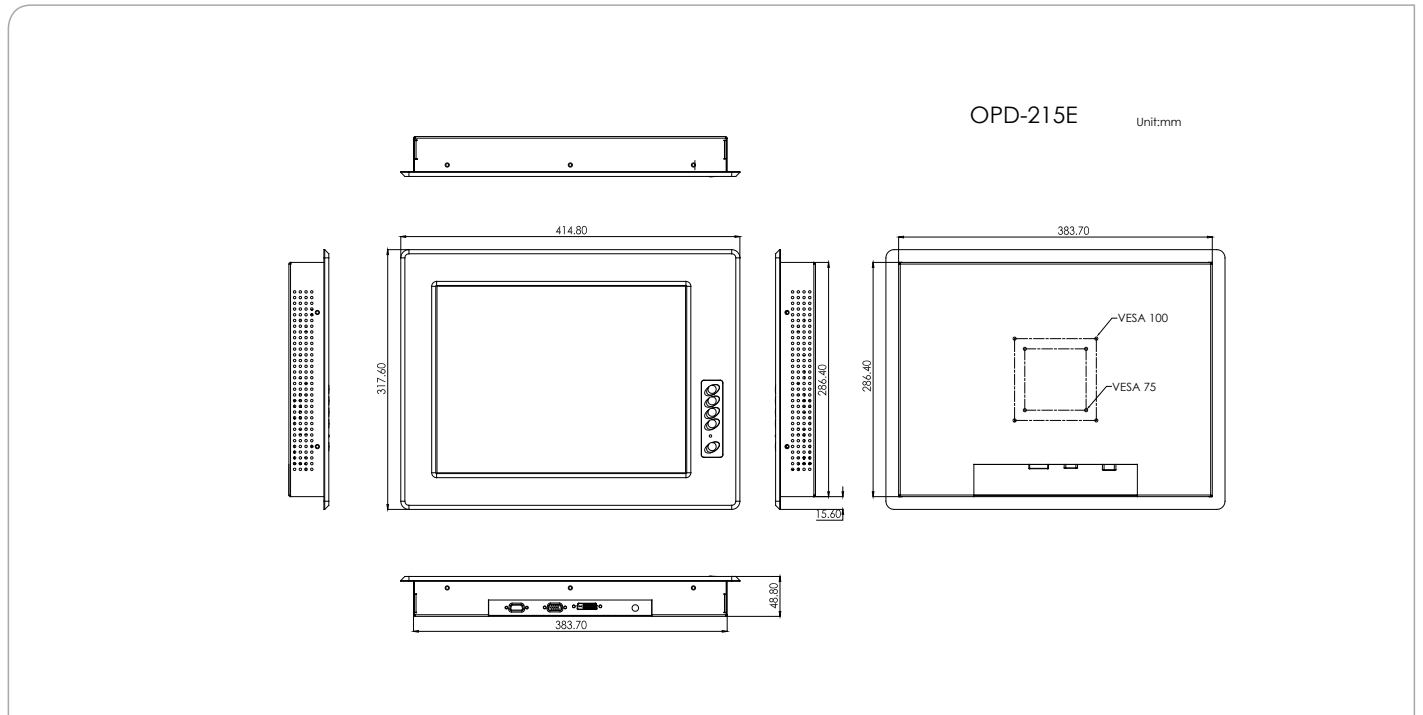

OPD-215E

Dimension

Unit: mm

Ordering Information

- **TF-OPD-215E-A1-1010**
  15" TFT Display Monitor
- **TF-OPD-215EBT-A1-1010**
  TF-OPD-215E-A1-1010 with Resistive TouchScreen

Optional Accessories

- **ARM-LA0115**
  Swivel Arm with VESA 75/100mm Standards
- **ARM-WK075-0**
  Wallmount Kit with VESA 75/100mm Standards
- **STAND-8150B0**
  Desktop Stand with VESA 100mm Standards
- **STAND-8150S0**
  Desktop Stand with VESA 100mm Standards (Silver)