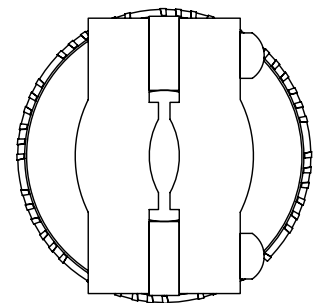

6

5

4

3

2

1

MATERIAL:

Housing & Cord Clamp: Nylon, color black
Blade Holder & Terminal Retainer: Polycarbonate
Blades: Brass

ELECTRICAL SPECIFICATIONS:

Rated current: 15A
Rated voltage: 125VAC

APPROVALS:

**RoHS
COMPLIANT**

REV	DATE	CHANGE	CHK	CHK	APPR

REVISIONS

TOLERANCE UNLESS OTHERWISE SPECIFIED	
X	± 1
X.X	± 0.4
X.XX	± 0.13

DRAWN BY	PB	DATE:	5/7/10
CHECK BY		DATE:	
APPR BY		DATE:	

Power Dynamics, Inc.
Phone: 973 560-0019 Whippany, New Jersey Fax: 973 560-0076

PART: NEMA L5-15P PLUG; 15A 125VAC
ASSEMBLY TYPE

PART #: PD-L515P-B		SHEET 1 of 1
SIZE: A	ALL DIMENSIONS FOR REFERENCE ONLY DIMENSIONS ARE IN MILLIMETERS	REV:
SCALE: NTS		

6

5

4

3

2

1