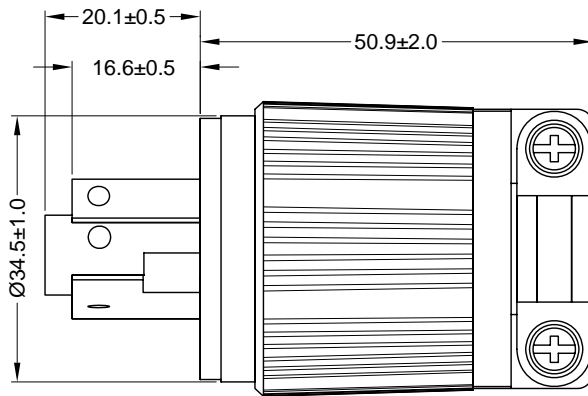

6

5

4

3

2

1

**MATERIAL:**

Housing & Cord Clamp: Nylon, color black  
Blade Holder & Terminal Retainer: Polycarbonate  
Blades: Brass

**ELECTRICAL SPECIFICATIONS:**

Rated current: 15A  
Rated voltage: 125VAC

APPROVALS: 

**RoHS  
COMPLIANT**

REV	DATE	CHANGE	CHK	CHK	APPR

REVISIONS

TOLERANCE UNLESS OTHERWISE SPECIFIED	
X	± 1
X.X	± 0.4
X.XX	± 0.13

DRAWN BY	PB	DATE:	5/7/10
CHECK BY		DATE:	
APPR BY		DATE:	

**Power Dynamics, Inc.**  
Phone: 973 560-0019 Whippany, New Jersey Fax: 973 560-0076

PART: NEMA L5-15P PLUG; 15A 125VAC  
ASSEMBLY TYPE

PART #: PD-L515P-B		SHEET 1 of 1
SIZE: A	ALL DIMENSIONS FOR REFERENCE ONLY DIMENSIONS ARE IN MILLIMETERS	REV:
SCALE: NTS		