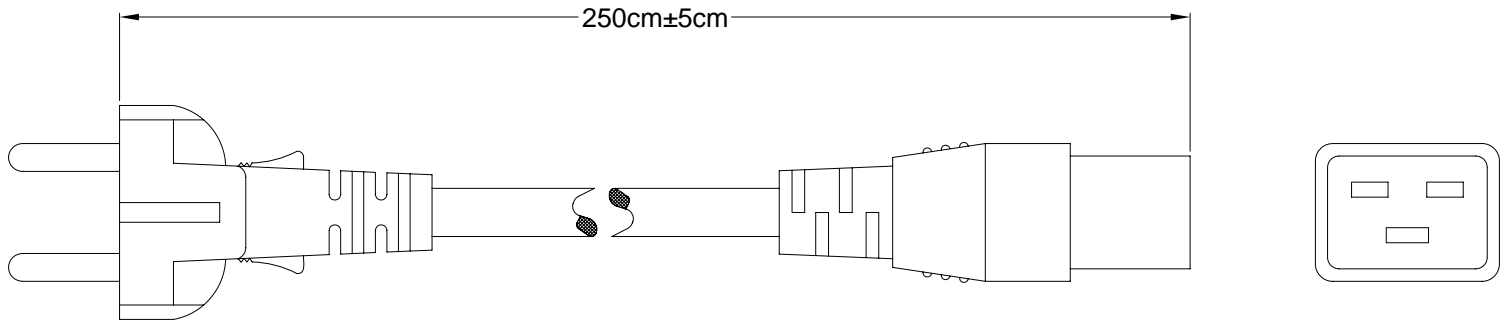

6

5

4

3

2

1

CABLE SPECIFICATIONS

DESCRIPTION	COLOR CODE	NOMINAL O.D.	OVERALL RATING	COLOR	APPROVAL
3x1.5mm ² H05VV-F3G1.5	CEE	8.3	16A 250V	BLACK	

NOTES:

- Actual plug & connector (design & shape) may differ from drawing.
- Packaging: Bulk packed

CEE 7/7
COLOR BLACK

IEC 60320 C19
COLOR BLACK

REV	DATE	CHANGE	CHNG		CHKD		APPR	
			PB	TD	PB	TD	PB	TD
A	2/25/00	CHNG TO 16A & UPDATED DWG	PB	TD	SS			
B	4/26/00	ADDED PACKAGING SPEC	PB	TD	JJ			
C	5/4/01	UPDATED APPROVALS	PB	TD				
D	12/10/01	REVISED / UPDATED	GQ	PB				

PART: CONTINENTAL EUROPE CORD SET
CEE 7/7 STRAIGHT TO IEC 60320 C19

PART #:	12060	SHEET	1 of 1
SIZE:	A	ALL DIMENSIONS FOR REFERENCE ONLY DIMENSIONS ARE IN MILLIMETERS	REV: D
SCALE:	NTS		

RoHS
COMPLIANT