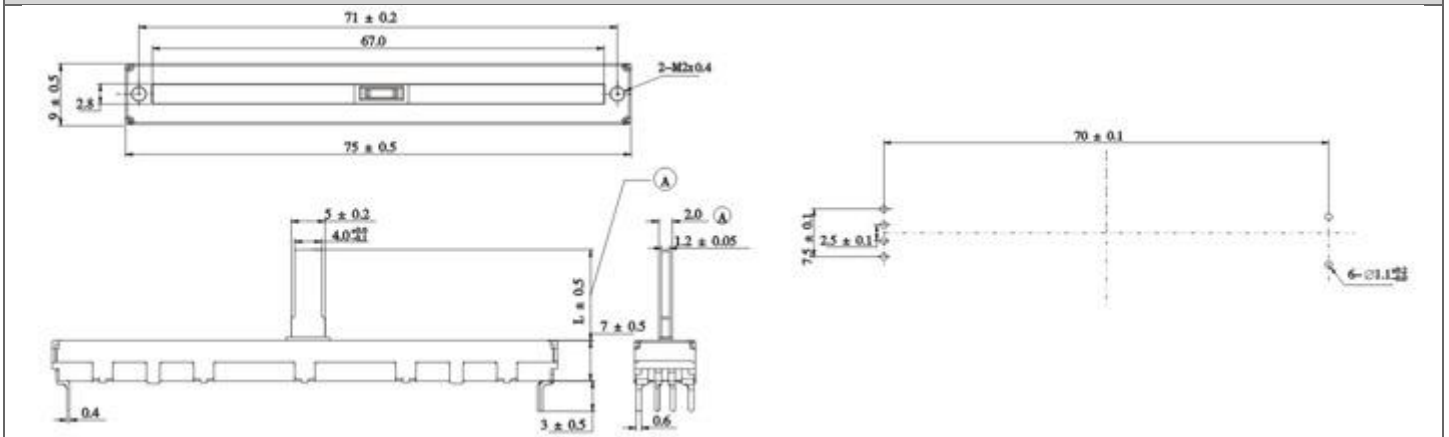

Applications(作用):

Fade control for popular type audio mixers, musical keyboards
Heat control or mose switching for car air conditioners
Measurement instruments

Dimensions(規格圖):

Specifications(規格)

Electrical Characteristics [電氣性能]