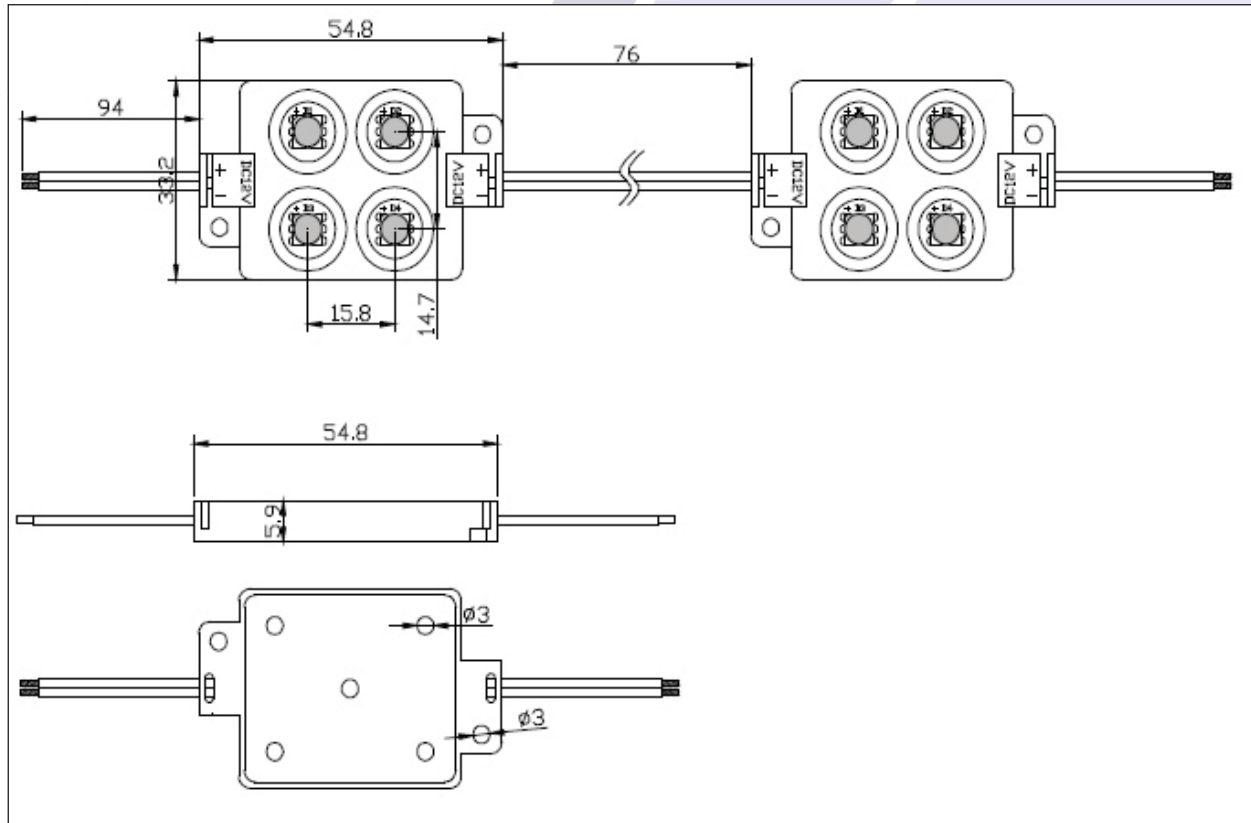

P-tec Corporation
2405 Commerce Circle
Alamosa, CO 81101
www.p-tec.net

PLSO-LM5050-12-4x

Indoor and outdoor lighting

WARNING

Please do not connect power supply when the light is still in box.
Please do not connect high voltage before the installation, and make sure that the fixture is grounded
Change the protection cover completely if it was broken.
Pay attention to anti-fire, anti-electricity and anti-shake.

IP65