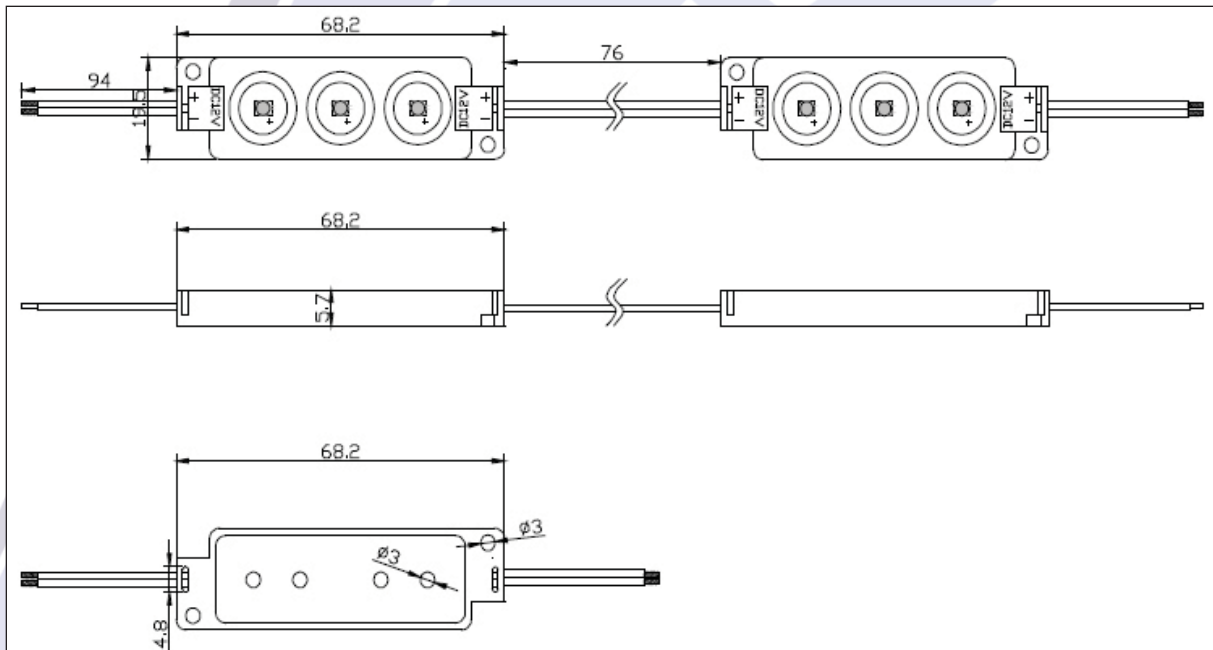

P-tec Corporation
2405 Commerce Circle
Alamosa, CO 81101
www.p-tec.net

LED INJECTION MODULES

Part Number	PLSO-LM3528-12-3x	PLSO-LM3535-12-4x	PLSO-LM5050-12-3x	PLSO-LM5050-12-4x
Working Temperature	-20~40C			
Storage Temperature	-25~60C			
Life Span	>30,000Hrs			
Material	ABS & Epoxy Resin			
Dimensions	68.2*19.5*5.7MM	54.8*33.2*5.9MM	68.2*19.5*5.7MM	54.8*33.2*5.9MM
Net Weight	8g	8g	12g	12g
IP Rank	IP65			
Lumens	20.16	42.948	58.67	53.8
Lighting Efficiency	>80%			

PLSO-LM3528-12-3x