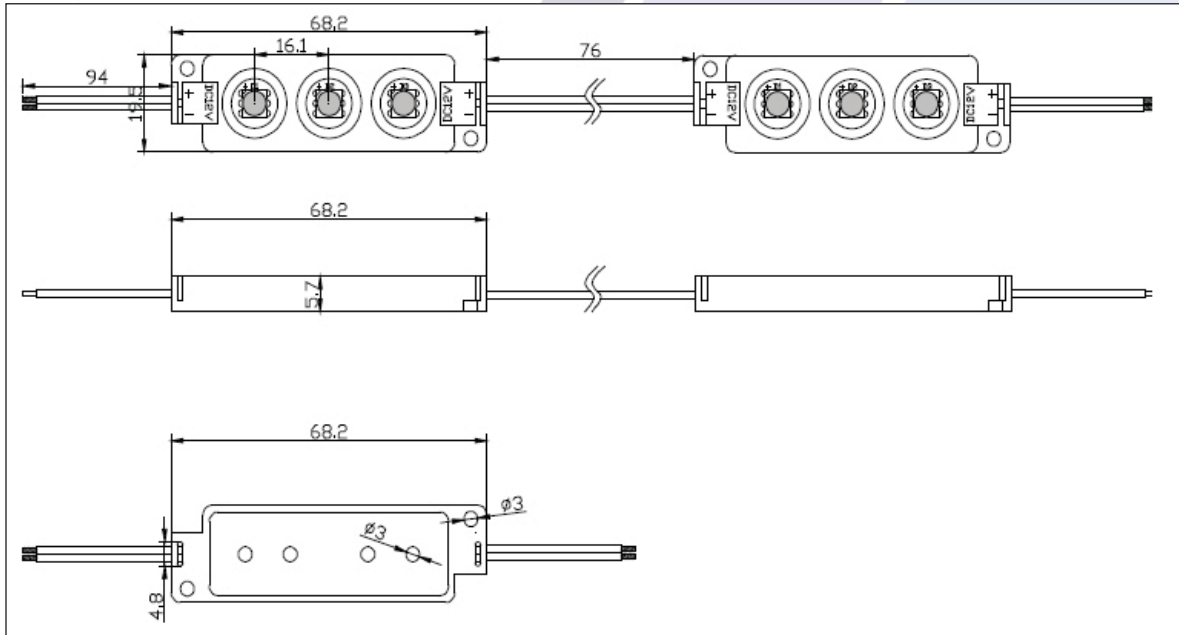

P-tec Corporation
2405 Commerce Circle
Alamosa, CO 81101
www.p-tec.net

PLSO-LM5050-12-3x