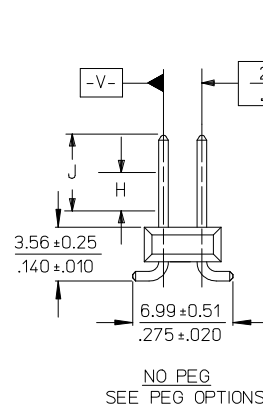

OPTIONAL
PICK AND PLACE CAP
SEE NOTES 4 & 9.

DIM. "M"	DIM. "G"
6.10 .240	10.67 .420
8.13 .320	12.70 .500

PEG OPTIONS

P.C. BOARD PAD LAYOUT
AT ENDS FOR NO PEG VERSION.

ROW "A"
ROW "B"

NOTES:

- MATERIALS: INSULATOR: GLASS FILLED LIQUID CRYSTAL POLYMER (LCP), UL94 V-0, COLOR: BLACK
TERMINAL: COPPER ALLOY
- FINISH:
59 TIN - 0.00150/0.00059 MINIMUM BRIGHT TIN OVER NICKEL OVERALL.
150 TIN - 0.00381/0.00150 MINIMUM BRIGHT TIN OVER NICKEL OVERALL.
15 GOLD - 0.00038/0.00015 MINIMUM GOLD IN SELECT AREA OVER 0.00191/0.00075 MINIMUM TIN IN SELECT AREA OVER NICKEL OVERALL.
30 GOLD - 0.00076/0.00030 MINIMUM GOLD IN SELECT AREA OVER 0.00191/0.00075 MINIMUM TIN IN SELECT AREA OVER NICKEL OVERALL.
50 GOLD - 0.00127/0.00050 MINIMUM GOLD IN SELECT AREA OVER 0.00254/0.00100 MINIMUM TIN IN SELECT AREA OVER NICKEL OVERALL.
* THE PRIMARY SHIPPING CARTON WILL BE LABELED "COMPLIANT TO RoHS DIRECTIVE 2002/95/EC AND ELV ANNEX II OF DIRECTIVE 2000/53/EC". CARTONS WITHOUT THIS LABEL MAY CONTAIN PRODUCT WITH LEAD.
- PART TO CONFORM TO PS-71308.
- PACKAGING (SEE CHARTS):
BULK: PER PK-70873-0353
TUBES: PER PK-70873-0041.
71308-82** IN TUBES: PER PK-70873-042.
TUBES W/ VAC CAPS: PER PK-70873-0691
TAPE AND REEL W/ VAC CAPS: PER PK-70873-0805.
SEE SHEET 3 FOR TAPE & REEL PRODUCT WITH SHALLOW POCKET REQUIREMENTS.
- TYP. DIMENSIONS FOR LANDS SURROUNDING HOLES FOR RETENTION PEGS.
- PIN SOLERABILITY PER MOLEX SPEC. ES-152.
- SEE SHEETS 2-5 FOR CHARTED DIMS., PART/EDP NO'S, AND VOIDED CIRCUITS.
- PIN PUSHOUT FORCE: 3 LBS. MINIMUM.
- PICK-N-PLACE CAPS WILL BE PLACED SO THAT VACUUM PICK UP AREA WILL BE IN CENTER OF PART.
- COPLANARITY FOR CIRCUIT SIZES UP TO 40 IS 0.15 MM/0.006 INCH. FOR CIRCUIT SIZES 42 AND LARGER, CONTACT MOLEX SALES DEPARTMENT.
- THIS PART CONFORMS TO CLASS B REQUIREMENTS OF COSMETIC SPECIFICATION PS-45499-002.