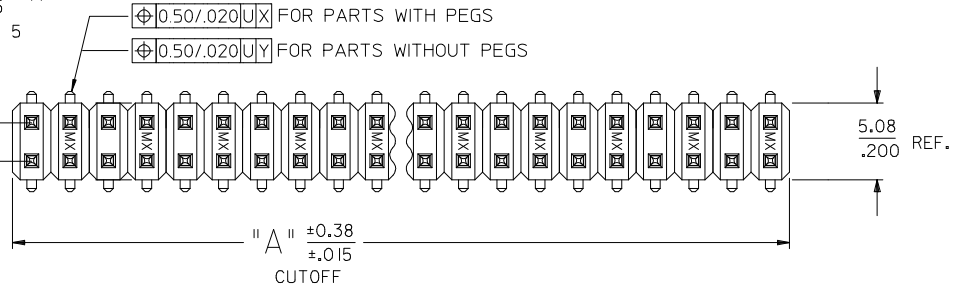

OPTIONAL
PICK AND PLACE CAP
SEE NOTES 4 & 9.

DIM. "M"	DIM. "G"
6.10 .240	10.67 .420
8.13 .320	12.70 .500

PEG OPTIONS

P.C. BOARD PAD LAYOUT
AT ENDS FOR NO PEG VERSION.

ROW "A"
ROW "B"

NOTES: