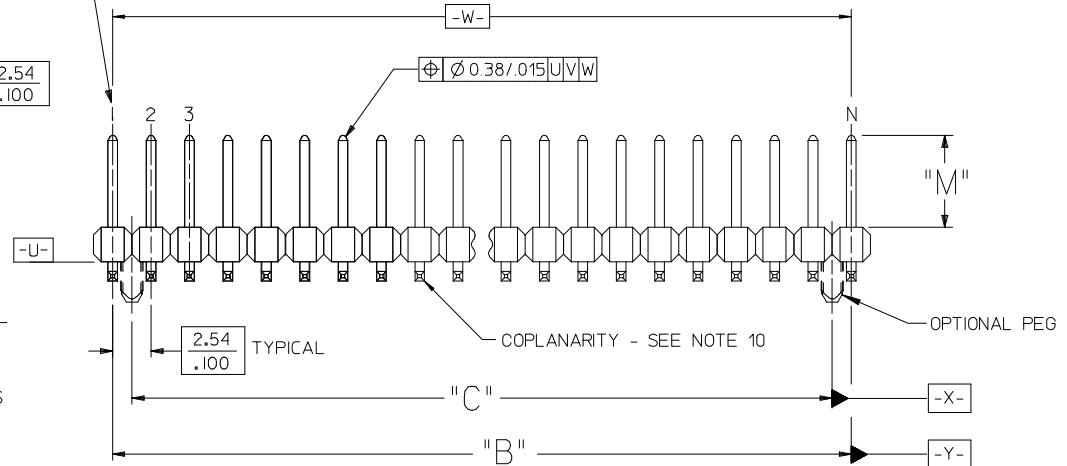

1. MATERIALS: INSULATOR: GLASS FILLED LIQUID CRYSTAL POLYMER (LCP), UL94 V-0, COLOR: BLACK
   TERMINAL: COPPER ALLOY
2. FINISH:
   59 TIN - 0.00150/0.00059 MINIMUM BRIGHT TIN OVER NICKEL OVERALL.
   150 TIN - 0.00381/0.00150 MINIMUM BRIGHT TIN OVER NICKEL OVERALL.
   15 GOLD - 0.00038/0.00015 MINIMUM GOLD IN SELECT AREA OVER 0.00191/0.00075 MINIMUM TIN IN SELECT AREA OVER NICKEL OVERALL.
   30 GOLD - 0.00076/0.00030 MINIMUM GOLD IN SELECT AREA OVER 0.00191/0.00075 MINIMUM TIN IN SELECT AREA OVER NICKEL OVERALL.
   50 GOLD - 0.00127/0.00050 MINIMUM GOLD IN SELECT AREA OVER 0.00254/0.00100 MINIMUM TIN IN SELECT AREA OVER NICKEL OVERALL.
   * THE PRIMARY SHIPPING CARTON WILL BE LABELED "COMPLIANT TO RoHS DIRECTIVE 2002/95/EC AND ELV ANNEX II OF DIRECTIVE 2000/53/EC". CARTONS WITHOUT THIS LABEL MAY CONTAIN PRODUCT WITH LEAD.
3. PART TO CONFORM TO PS-71308.
4. PACKAGING (SEE CHARTS):
   BULK: PER PK-70873-0353
   TUBES: PER PK-70873-0041.
   71308-82** IN TUBES: PER PK-70873-042.
   TUBES W/ VAC CAPS: PER PK-70873-0691
   TAPE AND REEL W/ VAC CAPS: PER PK-70873-0805.
   SEE SHEET 3 FOR TAPE & REEL PRODUCT WITH SHALLOW POCKET REQUIREMENTS.
5. TYP. DIMENSIONS FOR LANDS SURROUNDING HOLES FOR RETENTION PEGS.
6. PIN SOLERABILITY PER MOLEX SPEC. ES-152.
7. SEE SHEETS 2-5 FOR CHARTED DIMS., PART/EDP NO'S, AND VOIDED CIRCUITS.
8. PIN PUSHOUT FORCE: 3 LBS. MINIMUM.
9. PICK-N-PLACE CAPS WILL BE PLACED SO THAT VACUUM PICK UP AREA WILL BE IN CENTER OF PART.
10. COPLANARITY FOR CIRCUIT SIZES UP TO 40 IS 0.15 MM/0.006 INCH. FOR CIRCUIT SIZES 42 AND LARGER, CONTACT MOLEX SALES DEPARTMENT.
11. THIS PART CONFORMS TO CLASS B REQUIREMENTS OF COSMETIC SPECIFICATION PS-45499-002.