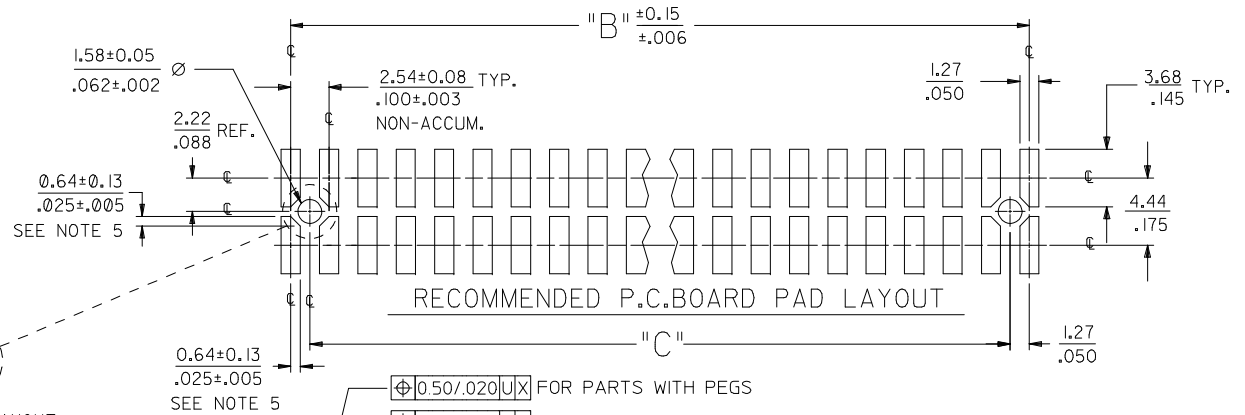

P.C. BOARD PAD LAYOUT
AT ENDS FOR NO PEG VERSION.

ROW "A"
ROW "B"