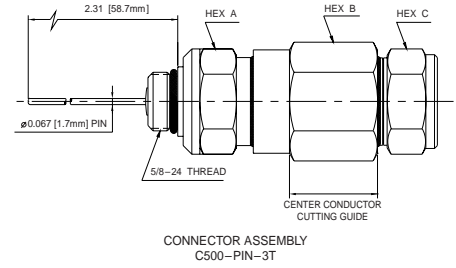

Andrew Trunk and Distribution Connectors for CATV cable

3-Piece Pin Connector

Andrew CATV Cable (Compatible with CommScope PIII and Times Fiber T-10)

Type No.	Center Conductor	Outer Conductor	Body Hex (A)	Main Nut Hex (B)	Back Nut Hex (C)
HFC 500	C500-PIN-3	.109	.500	1-1/8	1
HFC 625	C625-PIN-3	.137	.625	1-1/4	1-1/8
HFC 750	C750-PIN-3	.167	.750	1-3/8	1-1/4

Andrew HFC (Compatible with CommScope-QR)

HFC 540	C540-PIN-3	.124	.540	1-1/8	1-1/8
HFC 715	C715-PIN-3	.166	.715	1-5/16	1-5/16
HFC 860	C860-PIN-3	.203	.860	1-1/2	1-1/2

1-5/8, dia.
with 1-1/2 flats

3-Piece Long Pin Connector

Andrew CATV Cable (Compatible with CommScope PIII and Times Fiber T-10)

Type No.	Center Conductor	Outer Conductor	Body Hex (A)	Main Nut Hex (B)	Back Nut Hex (C)
HFC 500	C500-PIN-3T	.109	.500	1-1/8	1
HFC 625	C625-PIN-3T	.137	.625	1-1/4	1-1/8
HFC 750	C750-PIN-3T	.167	.750	1-3/8	1-1/4

Andrew CATV Cable (Compatible with CommScope-QR)

HFC 540	C540-PIN-3T	.124	.540	1-1/8	1-1/8
HFC 715	C715-PIN-3T	.166	.715	1-5/16	1-5/16
HFC 860	C860-PIN-3T	.203	.860	1-1/2	1-1/2

1-5/8, dia.
with 1-1/2 flat