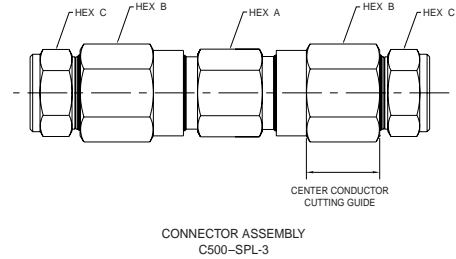

3-Piece Splice Connector

Andrew CATV Cable (Compatible with CommScope PIII and Times Fiber T-10)

Type No.	Center Conductor	Outer Conductor	Body Hex (A)	Main Nut Hex (B)	Back Nut Hex (C)
HFC 500	C500-SPL-3	.109	.500	1-1/8	1
HFC 625	C625-SPL-3	.137	.625	1-1/4	1-1/8
HFC 750	C750-SPL-3	.167	.750	1-3/8	1-1/4

Andrew CATV Cable (Compatible with CommScope-QR)

HFC 540	C540-SPL-3	.124	.540	1-1/8	1-1/8
HFC 715	C715-SPL-3	.166	.715	1-5/16	1-5/16
HFC 860	C860-SPL-3	.203	.860	1-1/2	1-1/2

1-5/8, dia.
with 1-1/2 flats