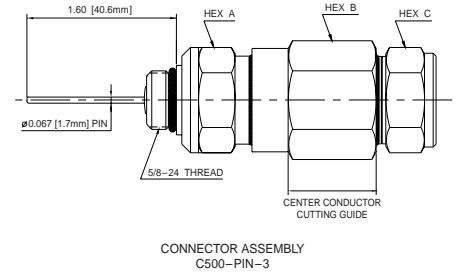

Andrew Trunk and Distribution Connectors for CATV cable

3-Piece Pin Connector

Andrew CATV Cable (Compatible with CommScope PIII and Times Fiber T-10)

Type No.	Center Conductor	Outer Conductor	Body Hex (A)	Main Nut Hex (B)	Back Nut Hex (C)
HFC 500	C500-PIN-3	.109	.500	1-1/8	1
HFC 625	C625-PIN-3	.137	.625	1-1/4	1-1/8
HFC 750	C750-PIN-3	.167	.750	1-3/8	1-1/4

Andrew HFC (Compatible with CommScope-QR)

HFC 540	C540-PIN-3	.124	.540	1-1/8	1-1/8
HFC 715	C715-PIN-3	.166	.715	1-5/16	1-5/16
HFC 860	C860-PIN-3	.203	.860	1-1/2	1-1/2

1-5/8, dia.
with 1-1/2 flats

3-Piece Long Pin Connector

Andrew CATV Cable (Compatible with CommScope PIII and Times Fiber T-10)

Type No.	Center Conductor	Outer Conductor	Body Hex (A)	Main Nut Hex (B)	Back Nut Hex (C)
HFC 500	C500-PIN-3T	.109	.500	1-1/8	1
HFC 625	C625-PIN-3T	.137	.625	1-1/4	1-1/8
HFC 750	C750-PIN-3T	.167	.750	1-3/8	1-1/4

Andrew CATV Cable (Compatible with CommScope-QR)

HFC 540	C540-PIN-3T	.124	.540	1-1/8	1-1/8
HFC 715	C715-PIN-3T	.166	.715	1-5/16	1-5/16
HFC 860	C860-PIN-3T	.203	.860	1-1/2	1-1/2

1-5/8, dia.
with 1-1/2 flat