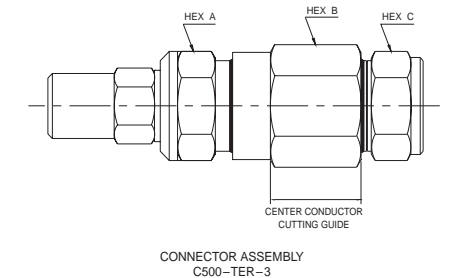

3-Piece Cable Terminator

Andrew CATV Cable (Compatible with CommScope PIII and Times Fiber T-10)

Type No.	Center Conductor	Outer Conductor	Body Hex (A)	Main Nut Hex (B)	Back Nut Hex (C)
HFC 500	C500-TER-3	.109	.500	1-1/8	1
HFC 625	C625-TER-3	.137	.625	1-1/4	1-1/8
HFC 750	C750-TER-3	.167	.750	1-3/8	1-1/4

Andrew CATV Cable (Compatible with CommScope-QR)

HFC 540	C540-TER-3	.124	.540	1-1/8	1-1/8
HFC 715	C715-TER-3	.166	.715	1-5/16	1-5/16
HFC 860	C860-TER-3	.203	.860	1-1/2	1-1/2

1-5/8, dia.
with 1-1/2 flats