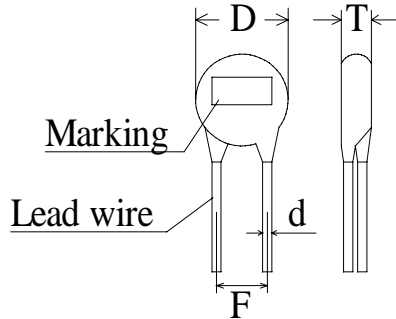

Radial Lead Type PTC Thermistor

PCR Series

Radial Lead Type PTC Thermistor

◆ For Over Current Protection

Part No.	Initial characteristic								Dimensions			
	Resistance R25		Max. vol (V)	Max. I (A)	Trip Current		Hold Current		D (mm) Max.	T (mm) Max.	Lead Wire (mm)	
	(Ω)	(%)			Temp. (°C)	Current (mA)	Temp. (°C)	Current (mA)			d	F
PCR-R55M100-15□□□	0.55	±20	DC 16	5.0	25	2000	25	700	18.0	5.0	φ0.6	10.0
PCR-1R5X110-12□□□	1.5	±25	DC 35	1.5	-10	1300	60	230	15.0	4.0	φ0.6	10.0
PCR-2R5M100-10□□□	2.5	±20	DC 35	1.5	25	715	25	385	12.0	3.5	φ0.6	5.0
PCR-2R5M120-10□□□	2.5	±20	DC 35	3.0	25	680	25	400	12.0	3.5	φ0.6	5.0
PCR-3R9M120-07□□□	3.9	±20	DC 35	1.5	25	480	25	290	9.6	3.5	φ0.6	5.0
PCR-070M120-07□□□	7.0	±20	DC 35	1.0	25	360	25	210	9.6	3.5	φ0.6	5.0
PCR-100M120-05□□□	10.0	±20	DC 35	0.9	25	280	25	170	7.4	3.5	φ0.6	5.0
PCR-3R9M120-12□□□	3.9	±20	DC 56	1.5	-10	800	60	340	13.0	5.0	φ0.6	5.0
PCR-090M120-12□□□	9.0	±20	DC 56	2.9	25	405	25	270	12.5	4.0	φ0.6	5.0
PCR-5R6X120-09□□□	5.6	±25	DC 80	4.3	25	500	25	250	12.0	5.0	φ0.6	5.0
PCR-9R4X080-07□□□	9.4	±25	DC 80	3.0	25	190	25	90	9.0	4.0	φ0.6	5.0
PCR-250X120-06□□□	25.0	±25	DC 80	1.0	25	300	25	110	8.0	4.5	φ0.6	5.0
PCR-060X080-15□□□	6.0	±25	AC 265	4.1	25	350	25	170	18.0	5.5	φ0.6	5.0
PCR-100X120-14□□□	10.0	±25	AC 265	2.2	25	400	25	200	15.5	7.0	φ0.6	5.0
PCR-250X120-07□□□	25.0	±25	AC 265	1.0	25	200	25	100	9.0	5.0	φ0.6	5.0
PCR-450X120-07□□□	45.0	±25	AC 265	1.5	25	140	25	70	9.0	5.5	φ0.6	5.0
PCR-121X120-05□□□	120.0	±25	AC 265	0.3	25	85	25	35	6.5	6.5	φ0.6	5.0

◆ For Over current Protection UL 1459 50A Corresponding Product

Part No.	Initial Characteristic								Dimensions			
	Resistance		Max. Volt (V)	Max. I (A)	Trip Current		Hold Current		D (mm) Max.	T (mm) Max.	Lead Wire (mm)	
	(Ω)	(%)			Temp. (°C)	Current (mA)	Temp. (°C)	Current (mA)			d	F
PCR-120N090-12□□□	12.0	±30	AC250	0.6	-10	330	60	90	15.0	6.0	φ0.6	5.0
PCR-390N090-09□□□	39.0	±30	AC250	0.6	25	260	50	100	10.0	6.0	φ0.6	5.0