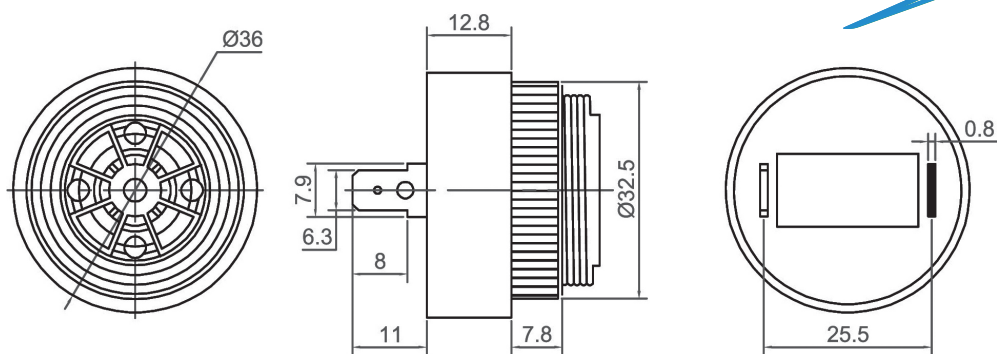

Piezo Buzzer (DC)

CPB3626-R

| Canopus Part no. | Operating Voltage (VDC) | Rated Voltage (VDC) | Max Rated Current (mA) | Min Sound Output (dBA) | Resonant Frequency (Hz) | Tone Nature | Operating Temperature (°C) | Housing | Weight (g) |
|------------------|-------------------------|---------------------|------------------------|------------------------|-------------------------|-------------|----------------------------|---------|------------|
| CPB3626JC29TG | 5 ~ 32 | 30 | 60 | 90 at 61cm | 2900 ± 500 | Continuous | -20 ~ +60 | PBT | 35 |

CPB3635

| Canopus Part no. | Operating Voltage (VDC) | Rated Voltage (VDC) | Max Rated Current (mA) | Min Sound Output (dBA) | Resonant Frequency (Hz) | Tone Nature | Operating Temperature (°C) | Housing | Weight (g) |
|------------------|-------------------------|---------------------|------------------------|------------------------|-------------------------|-------------|----------------------------|---------|------------|
| CPB3635HM22TG | 4 ~ 18 | 12 | 85 | 95 at 60cm | 2200 ± 500 | Siren | -20 ~ +70 | PBT | 35 |
| CPB3635JM22TG | 6 ~ 28 | 28 | 85 | 95 at 61cm | 2200 ± 500 | Siren | -20 ~ +70 | PBT | 35 |