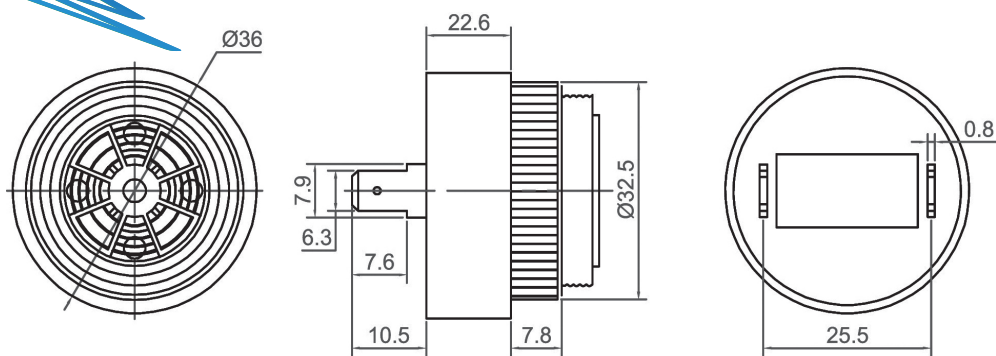

Piezo Buzzer (DC)

CPB3626-R

| Canopus Part no. | Operating Voltage (VDC) | Rated Voltage (VDC) | Max Rated Current (mA) | Min Sound Output (dBA) | Resonant Frequency (Hz) | Tone Nature | Operating Temperature (°C) | Housing | Weight (g) |
|------------------|-------------------------|---------------------|------------------------|------------------------|-------------------------|-------------|----------------------------|---------|------------|
| CPB3626JC29TG | 5 ~ 32 | 30 | 60 | 90 at 61cm | 2900 ± 500 | Continuous | -20 ~ +60 | PBT | 35 |

CPB3635

| Canopus Part no. | Operating Voltage (VDC) | Rated Voltage (VDC) | Max Rated Current (mA) | Min Sound Output (dBA) | Resonant Frequency (Hz) | Tone Nature | Operating Temperature (°C) | Housing | Weight (g) |
|------------------|-------------------------|---------------------|------------------------|------------------------|-------------------------|-------------|----------------------------|---------|------------|
| CPB3635HM22TG | 4 ~ 18 | 12 | 85 | 95 at 60cm | 2200 ± 500 | Siren | -20 ~ +70 | PBT | 35 |
| CPB3635JM22TG | 6 ~ 28 | 28 | 85 | 95 at 61cm | 2200 ± 500 | Siren | -20 ~ +70 | PBT | 35 |