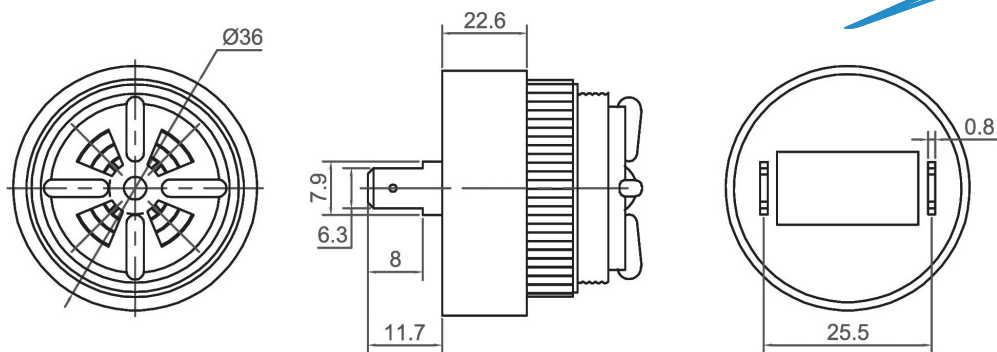

Piezo Buzzer (DC)

CPB3626-R

| Canopus Part no. | Operating Voltage (VDC) | Rated Voltage (VDC) | Max Rated Current (mA) | Min Sound Output (dBA) | Resonant Frequency (Hz) | Tone Nature | Operating Temperature (°C) | Housing | Weight (g) |
|------------------|-------------------------|---------------------|------------------------|------------------------|-------------------------|-------------|----------------------------|---------|------------|
| CPB3626JC29TG | 5 ~ 32 | 30 | 60 | 90 at 61cm | 2900 ± 500 | Continuous | -20 ~ +60 | PBT | 35 |

CPB3635

| Canopus Part no. | Operating Voltage (VDC) | Rated Voltage (VDC) | Max Rated Current (mA) | Min Sound Output (dBA) | Resonant Frequency (Hz) | Tone Nature | Operating Temperature (°C) | Housing | Weight (g) |
|------------------|-------------------------|---------------------|------------------------|------------------------|-------------------------|-------------|----------------------------|---------|------------|
| CPB3635HM22TG | 4 ~ 18 | 12 | 85 | 95 at 60cm | 2200 ± 500 | Siren | -20 ~ +70 | PBT | 35 |
| CPB3635JM22TG | 6 ~ 28 | 28 | 85 | 95 at 61cm | 2200 ± 500 | Siren | -20 ~ +70 | PBT | 35 |