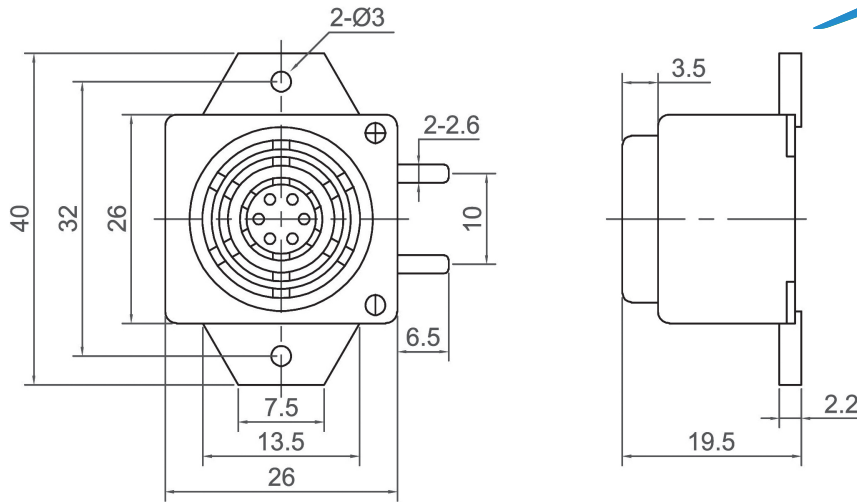

Mechanical Buzzer (DC)

CMEB2619

Canopus Part no.	Operating Voltage (VDC)	Rated Voltage (VDC)	Max Rated Current (mA)	Min Sound Output (dBA)	Fundamental Frequency (Hz)	Tone Nature	Operating Temperature (°C)	Housing	Weight (g)
CMEB2619F04BE	4 ~ 8	6	65	95 at 10cm	400±100	Continuous	-20 ~ +60	ABS	17
CMEB2619H04BE	8 ~ 16	12	55	95 at 10cm	400±100	Continuous	-20 ~ +60	ABS	17
CMEB2619I04BE	20 ~ 28	24	55	95 at 10cm	400±100	Continuous	-20 ~ +60	ABS	17

CMEB2620

Canopus Part no.	Operating Voltage (VDC)	Rated Voltage (VDC)	Max Rated Current (mA)	Min Sound Output (dBA)	Fundamental Frequency (Hz)	Tone Nature	Operating Temperature (°C)	Housing	Weight (g)
CMEB2620F04BP	4 ~ 8	6	35	95 at 10cm	400±100	Continuous	-20 ~ +60	ABS	17
CMEB2620H04BP	7 ~ 16	12	50	95 at 10cm	400±100	Continuous	-20 ~ +60	ABS	17
CMEB2620I04BP	20 ~ 28	24	55	95 at 10cm	400±100	Continuous	-20 ~ +60	ABS	17