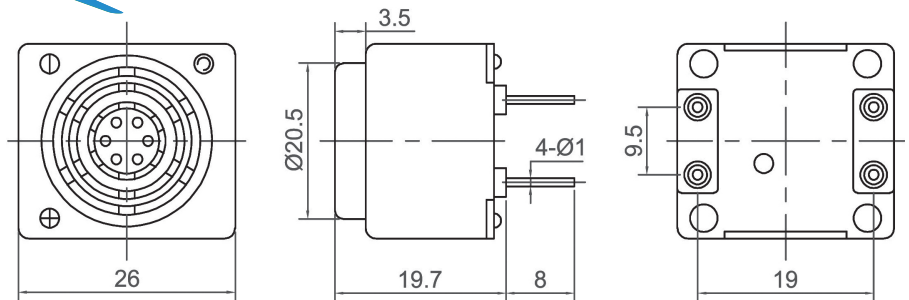

Mechanical Buzzer (DC)

CMEB2619

Canopus Part no.	Operating Voltage (VDC)	Rated Voltage (VDC)	Max Rated Current (mA)	Min Sound Output (dBA)	Fundamental Frequency (Hz)	Tone Nature	Operating Temperature (°C)	Housing	Weight (g)
CMEB2619F04BE	4 ~ 8	6	65	95 at 10cm	400±100	Continuous	-20 ~ +60	ABS	17
CMEB2619H04BE	8 ~ 16	12	55	95 at 10cm	400±100	Continuous	-20 ~ +60	ABS	17
CMEB2619I04BE	20 ~ 28	24	55	95 at 10cm	400±100	Continuous	-20 ~ +60	ABS	17

CMEB2620

Canopus Part no.	Operating Voltage (VDC)	Rated Voltage (VDC)	Max Rated Current (mA)	Min Sound Output (dBA)	Fundamental Frequency (Hz)	Tone Nature	Operating Temperature (°C)	Housing	Weight (g)
CMEB2620F04BP	4 ~ 8	6	35	95 at 10cm	400±100	Continuous	-20 ~ +60	ABS	17
CMEB2620H04BP	7 ~ 16	12	50	95 at 10cm	400±100	Continuous	-20 ~ +60	ABS	17
CMEB2620I04BP	20 ~ 28	24	55	95 at 10cm	400±100	Continuous	-20 ~ +60	ABS	17