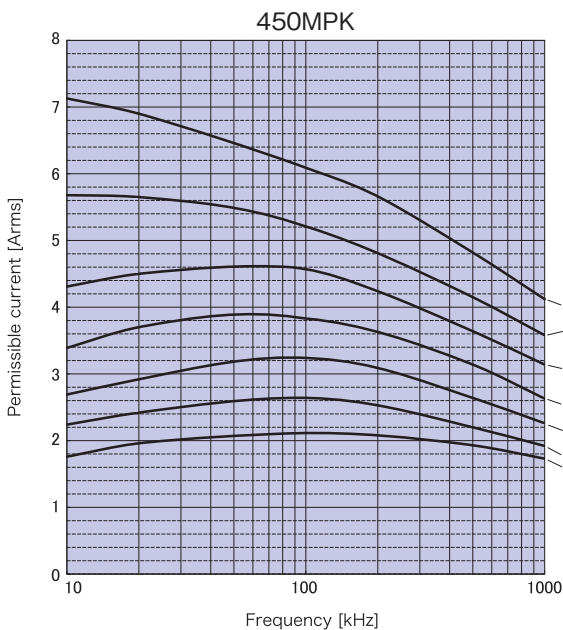

◆OUTLINE

(mm)

◆PART NUMBER

◆PERMISSIBLE CURRENT FOR FREQUENCY

◆ STANDARD SIZE

□ : Tolerance ** : Suffix

Rated Voltage	Cap(μF)	Dimensions (mm)						Typical Packaging Quantity (pcs)								Part No.
								Long Lead type		Taping Ammo Pack Type - Style						
		A	B	C	F±1.0	LS±0.5	d	Bag	Carton	TC	TX, TH	TL, TJ	TN	TS		
450 VDC	0.47	18.0	6.5	11.0	15.0	7.5/10.0/15.0	0.6	100	2,000	—	—	500	400	—	450MPK474□**	
	0.56	18.0	7.0	11.5	15.0	7.5/10.0/15.0	0.6	100	2,000	—	—	500	400	—	450MPK564□**	
	0.68	18.0	8.0	12.5	15.0	7.5/10.0/15.0	0.6	100	2,000	—	—	400	400	—	450MPK684□**	
	0.82	18.0	8.5	13.0	15.0	7.5/10.0/15.0	0.8	100	2,000	—	—	400	300	—	450MPK824□**	
	1	18.0	9.5	14.0	15.0	7.5/10.0/15.0	0.8	100	1,000	—	—	400	300	—	450MPK105□**	
	1.2	18.0	10.0	15.0	15.0	7.5/10.0/15.0	0.8	100	1,000	—	—	—	—	—	450MPK125□**	
	1.5	18.0	11.0	16.0	15.0	7.5/10.0/15.0	0.8	200	1,000	—	—	—	—	—	450MPK155□**	
	1.8	18.0	12.5	17.0	15.0	7.5/10.0/15.0	0.8	200	1,000	—	—	—	—	—	450MPK185□**	
	2.2	18.0	13.0	19.0	15.0	7.5/10.0/15.0	0.8	200	1,000	—	—	—	—	—	450MPK225□**	
	2.7	18.0	14.5	21.0	15.0	7.5/10.0/15.0	0.8	200	800	—	—	—	—	—	450MPK275□**	
	3.3	18.0	16.0	22.5	15.0	7.5/10.0/15.0	1.0	100	500	—	—	—	—	—	450MPK335□**	
3.9	18.0	17.0	23.5	15.0	7.5/10.0/15.0	1.0	100	500	—	—	—	—	—	450MPK395□**		
4.7	18.0	19.0	25.5	15.0	7.5/10.0/15.0	1.0	100	500	—	—	—	—	—	450MPK475□**		
630 VDC	0.1	13.0	8.0	13.0	10.0	5.0/7.5/10.0	0.6	100	2,000	—	500	400	—	400	630MPK104□**	
	0.12	13.0	8.5	13.5	10.0	5.0/7.5/10.0	0.6	100	2,000	—	500	400	—	400	630MPK124□**	
	0.15	13.0	9.0	14.5	10.0	5.0/7.5/10.0	0.6	100	2,000	—	500	400	—	400	630MPK154□**	
	0.18	13.0	9.5	15.0	10.0	5.0/7.5/10.0	0.6	100	2,000	—	500	300	—	300	630MPK184□**	
	0.22	13.0	10.5	15.5	10.0	5.0/7.5/10.0	0.6	100	2,000	—	500	300	—	300	630MPK224□**	
	0.27	18.0	7.5	13.0	15.0	7.5/10.0/15.0	0.8	100	2,000	—	—	400	400	—	630MPK274□**	
	0.33	18.0	8.0	13.5	15.0	7.5/10.0/15.0	0.8	100	1,000	—	—	400	300	—	630MPK334□**	
	0.39	18.0	8.5	14.5	15.0	7.5/10.0/15.0	0.8	100	1,000	—	—	400	300	—	630MPK394□**	
	0.47	18.0	9.5	15.5	15.0	7.5/10.0/15.0	0.8	100	1,000	—	—	300	300	—	630MPK474□**	
	0.56	18.0	9.5	17.0	15.0	7.5/10.0/15.0	0.8	200	1,000	—	—	300	300	—	630MPK564□**	
	0.68	18.0	10.5	18.5	15.0	7.5/10.0/15.0	0.8	200	1,000	—	—	300	—	—	630MPK684□**	
	0.82	25.0	9.0	16.5	22.5	22.5	0.8	200	1,000	—	—	—	—	—	630MPK824□**	
	1	25.0	10.0	17.0	22.5	22.5	0.8	200	1,000	—	—	—	—	—	630MPK105□**	
	1.2	25.5	10.5	19.0	22.5	22.5	0.8	200	800	—	—	—	—	—	630MPK125□**	
1.5	25.5	11.0	20.0	22.5	22.5	0.8	100	500	—	—	—	—	—	630MPK155□**		
1.8	25.5	12.0	21.0	22.5	22.5	0.8	100	500	—	—	—	—	—	630MPK185□**		
2.2	25.5	13.0	23.0	22.5	22.5	0.8	100	500	—	—	—	—	—	630MPK225□**		