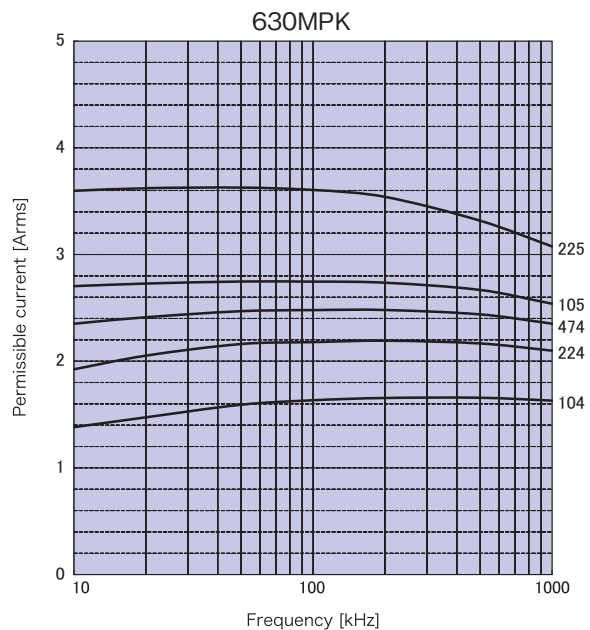

◆OUTLINE

(mm)

◆PART NUMBER

◆PERMISSIBLE CURRENT FOR FREQUENCY

◆ STANDARD SIZE

□ : Tolerance ** : Suffix

Rated Voltage	Cap(μF)	Dimensions (mm)						Typical Packaging Quantity (pcs)								Part No.
								Long Lead type		Taping Ammo Pack Type - Style						
		A	B	C	F±1.0	LS±0.5	d	Bag	Carton	TC	TX, TH	TL, TJ	TN	TS		
450 VDC	0.47	18.0	6.5	11.0	15.0	7.5/10.0/15.0	0.6	100	2,000	—	—	500	400	—	450MPK474□**	
	0.56	18.0	7.0	11.5	15.0	7.5/10.0/15.0	0.6	100	2,000	—	—	500	400	—	450MPK564□**	
	0.68	18.0	8.0	12.5	15.0	7.5/10.0/15.0	0.6	100	2,000	—	—	400	400	—	450MPK684□**	
	0.82	18.0	8.5	13.0	15.0	7.5/10.0/15.0	0.8	100	2,000	—	—	400	300	—	450MPK824□**	
	1	18.0	9.5	14.0	15.0	7.5/10.0/15.0	0.8	100	1,000	—	—	400	300	—	450MPK105□**	
	1.2	18.0	10.0	15.0	15.0	7.5/10.0/15.0	0.8	100	1,000	—	—	—	—	—	450MPK125□**	
	1.5	18.0	11.0	16.0	15.0	7.5/10.0/15.0	0.8	200	1,000	—	—	—	—	—	450MPK155□**	
	1.8	18.0	12.5	17.0	15.0	7.5/10.0/15.0	0.8	200	1,000	—	—	—	—	—	450MPK185□**	
	2.2	18.0	13.0	19.0	15.0	7.5/10.0/15.0	0.8	200	1,000	—	—	—	—	—	450MPK225□**	
	2.7	18.0	14.5	21.0	15.0	7.5/10.0/15.0	0.8	200	800	—	—	—	—	—	450MPK275□**	
	3.3	18.0	16.0	22.5	15.0	7.5/10.0/15.0	1.0	100	500	—	—	—	—	—	450MPK335□**	
3.9	18.0	17.0	23.5	15.0	7.5/10.0/15.0	1.0	100	500	—	—	—	—	—	450MPK395□**		
4.7	18.0	19.0	25.5	15.0	7.5/10.0/15.0	1.0	100	500	—	—	—	—	—	450MPK475□**		
630 VDC	0.1	13.0	8.0	13.0	10.0	5.0/7.5/10.0	0.6	100	2,000	—	500	400	—	400	630MPK104□**	
	0.12	13.0	8.5	13.5	10.0	5.0/7.5/10.0	0.6	100	2,000	—	500	400	—	400	630MPK124□**	
	0.15	13.0	9.0	14.5	10.0	5.0/7.5/10.0	0.6	100	2,000	—	500	400	—	400	630MPK154□**	
	0.18	13.0	9.5	15.0	10.0	5.0/7.5/10.0	0.6	100	2,000	—	500	300	—	300	630MPK184□**	
	0.22	13.0	10.5	15.5	10.0	5.0/7.5/10.0	0.6	100	2,000	—	500	300	—	300	630MPK224□**	
	0.27	18.0	7.5	13.0	15.0	7.5/10.0/15.0	0.8	100	2,000	—	—	400	400	—	630MPK274□**	
	0.33	18.0	8.0	13.5	15.0	7.5/10.0/15.0	0.8	100	1,000	—	—	400	300	—	630MPK334□**	
	0.39	18.0	8.5	14.5	15.0	7.5/10.0/15.0	0.8	100	1,000	—	—	400	300	—	630MPK394□**	
	0.47	18.0	9.5	15.5	15.0	7.5/10.0/15.0	0.8	100	1,000	—	—	300	300	—	630MPK474□**	
	0.56	18.0	9.5	17.0	15.0	7.5/10.0/15.0	0.8	200	1,000	—	—	300	300	—	630MPK564□**	
	0.68	18.0	10.5	18.5	15.0	7.5/10.0/15.0	0.8	200	1,000	—	—	300	—	—	630MPK684□**	
	0.82	25.0	9.0	16.5	22.5	22.5	0.8	200	1,000	—	—	—	—	—	630MPK824□**	
	1	25.0	10.0	17.0	22.5	22.5	0.8	200	1,000	—	—	—	—	—	630MPK105□**	
	1.2	25.5	10.5	19.0	22.5	22.5	0.8	200	800	—	—	—	—	—	630MPK125□**	
1.5	25.5	11.0	20.0	22.5	22.5	0.8	100	500	—	—	—	—	—	630MPK155□**		
1.8	25.5	12.0	21.0	22.5	22.5	0.8	100	500	—	—	—	—	—	630MPK185□**		
2.2	25.5	13.0	23.0	22.5	22.5	0.8	100	500	—	—	—	—	—	630MPK225□**		