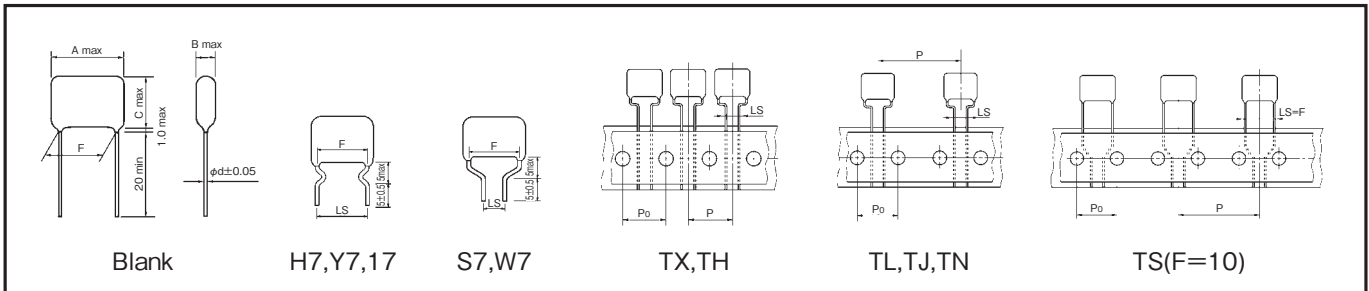

◆OUTLINE

(mm)

◆PART NUMBER

◆PERMISSIBLE CURRENT FOR FREQUENCY

◆ STANDARD SIZE

□ : Tolerance ** : Suffix

Rated Voltage	Cap(μF)	Dimensions (mm)						Typical Packaging Quantity (pcs)								Part No.
								Long Lead type		Taping Ammo Pack Type - Style						
		A	B	C	F±1.0	LS±0.5	d	Bag	Carton	TC	TX, TH	TL, TJ	TN	TS		
450 VDC	0.47	18.0	6.5	11.0	15.0	7.5/10.0/15.0	0.6	100	2,000	—	—	500	400	—	450MPK474□**	
	0.56	18.0	7.0	11.5	15.0	7.5/10.0/15.0	0.6	100	2,000	—	—	500	400	—	450MPK564□**	
	0.68	18.0	8.0	12.5	15.0	7.5/10.0/15.0	0.6	100	2,000	—	—	400	400	—	450MPK684□**	
	0.82	18.0	8.5	13.0	15.0	7.5/10.0/15.0	0.8	100	2,000	—	—	400	300	—	450MPK824□**	
	1	18.0	9.5	14.0	15.0	7.5/10.0/15.0	0.8	100	1,000	—	—	400	300	—	450MPK105□**	
	1.2	18.0	10.0	15.0	15.0	7.5/10.0/15.0	0.8	100	1,000	—	—	—	—	—	450MPK125□**	
	1.5	18.0	11.0	16.0	15.0	7.5/10.0/15.0	0.8	200	1,000	—	—	—	—	—	450MPK155□**	
	1.8	18.0	12.5	17.0	15.0	7.5/10.0/15.0	0.8	200	1,000	—	—	—	—	—	450MPK185□**	
	2.2	18.0	13.0	19.0	15.0	7.5/10.0/15.0	0.8	200	1,000	—	—	—	—	—	450MPK225□**	
	2.7	18.0	14.5	21.0	15.0	7.5/10.0/15.0	0.8	200	800	—	—	—	—	—	450MPK275□**	
	3.3	18.0	16.0	22.5	15.0	7.5/10.0/15.0	1.0	100	500	—	—	—	—	—	450MPK335□**	
3.9	18.0	17.0	23.5	15.0	7.5/10.0/15.0	1.0	100	500	—	—	—	—	—	450MPK395□**		
4.7	18.0	19.0	25.5	15.0	7.5/10.0/15.0	1.0	100	500	—	—	—	—	—	450MPK475□**		
630 VDC	0.1	13.0	8.0	13.0	10.0	5.0/7.5/10.0	0.6	100	2,000	—	500	400	—	400	630MPK104□**	
	0.12	13.0	8.5	13.5	10.0	5.0/7.5/10.0	0.6	100	2,000	—	500	400	—	400	630MPK124□**	
	0.15	13.0	9.0	14.5	10.0	5.0/7.5/10.0	0.6	100	2,000	—	500	400	—	400	630MPK154□**	
	0.18	13.0	9.5	15.0	10.0	5.0/7.5/10.0	0.6	100	2,000	—	500	300	—	300	630MPK184□**	
	0.22	13.0	10.5	15.5	10.0	5.0/7.5/10.0	0.6	100	2,000	—	500	300	—	300	630MPK224□**	
	0.27	18.0	7.5	13.0	15.0	7.5/10.0/15.0	0.8	100	2,000	—	—	400	400	—	630MPK274□**	
	0.33	18.0	8.0	13.5	15.0	7.5/10.0/15.0	0.8	100	1,000	—	—	400	300	—	630MPK334□**	
	0.39	18.0	8.5	14.5	15.0	7.5/10.0/15.0	0.8	100	1,000	—	—	400	300	—	630MPK394□**	
	0.47	18.0	9.5	15.5	15.0	7.5/10.0/15.0	0.8	100	1,000	—	—	300	300	—	630MPK474□**	
	0.56	18.0	9.5	17.0	15.0	7.5/10.0/15.0	0.8	200	1,000	—	—	300	300	—	630MPK564□**	
	0.68	18.0	10.5	18.5	15.0	7.5/10.0/15.0	0.8	200	1,000	—	—	300	—	—	630MPK684□**	
	0.82	25.0	9.0	16.5	22.5	22.5	0.8	200	1,000	—	—	—	—	—	630MPK824□**	
	1	25.0	10.0	17.0	22.5	22.5	0.8	200	1,000	—	—	—	—	—	630MPK105□**	
	1.2	25.5	10.5	19.0	22.5	22.5	0.8	200	800	—	—	—	—	—	630MPK125□**	
1.5	25.5	11.0	20.0	22.5	22.5	0.8	100	500	—	—	—	—	—	630MPK155□**		
1.8	25.5	12.0	21.0	22.5	22.5	0.8	100	500	—	—	—	—	—	630MPK185□**		
2.2	25.5	13.0	23.0	22.5	22.5	0.8	100	500	—	—	—	—	—	630MPK225□**		