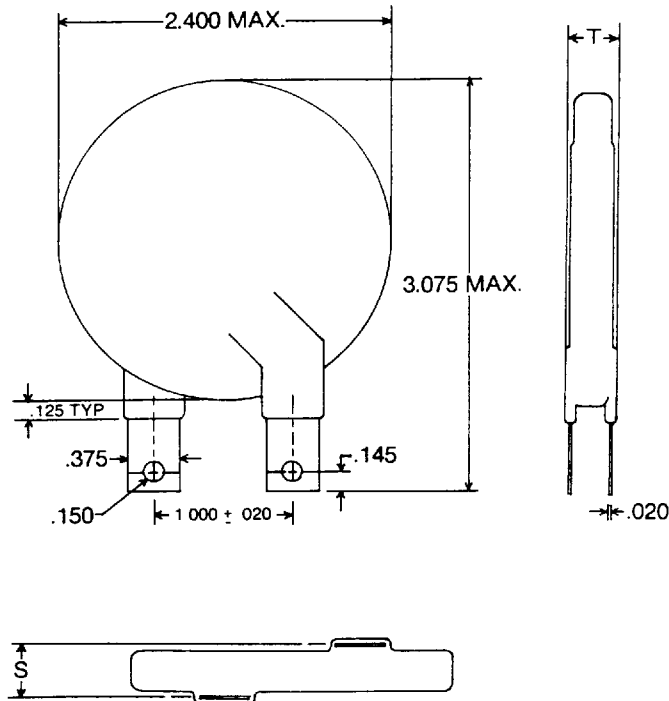

# D77 Series - 53 mm

Basic Dimensions	Fractional Dimensions	Decimal Dimensions
UP TO 1/4	$\pm 1/128$	$\pm .003$
OVER 1/4 TO 8	$\pm 1/64$	$\pm .005$
OVER 8	$\pm 1/32$	$\pm .010$
Angles: $\pm 2 1/2$		

Dimensional Tolerances Unless Otherwise Specified May Vary

Dimensions Are In Inches

## D7780 SERIES VARISTOR

STYLE NUMBER	S	T MAX
D7780ZOV131RA490	.100	.248
D7780ZOV141RA530	.110	.252
D7780ZOV151RA570	.110	.257
D7780ZOV181RA630	.110	.267
D7780ZOV231RA730	.130	.280
D7780ZOV251RA800	.140	.287
D7780ZOV271RA860	.140	.294
D7780ZOV301RA940	.150	.305
D7780ZOV321RA1000	.150	.312
D7780ZOV391RA1200	.170	.312
D7780ZOV421RA1500	.180	.332
D7780ZOV461RA1200	.190	.344
D7780ZOV481RA1250	.190	.350
D7780ZOV511RA1400	.200	.360
D7780ZOV551RA1500	.220	.373
D7780ZOV581RA1580	.220	.382
D7780ZOV621RA1750	.230	.395
D7780ZOV681RA1800	.250	.414
D7780ZOV751RA2000	.280	.460
D7780ZOV881RA2500	.320	.476
D7780ZOV102RA3000	.370	.514

Left-Hand Lead

Add Prefix "L"  
To Part Number  
i.e. L-D7780ZOV131RA490