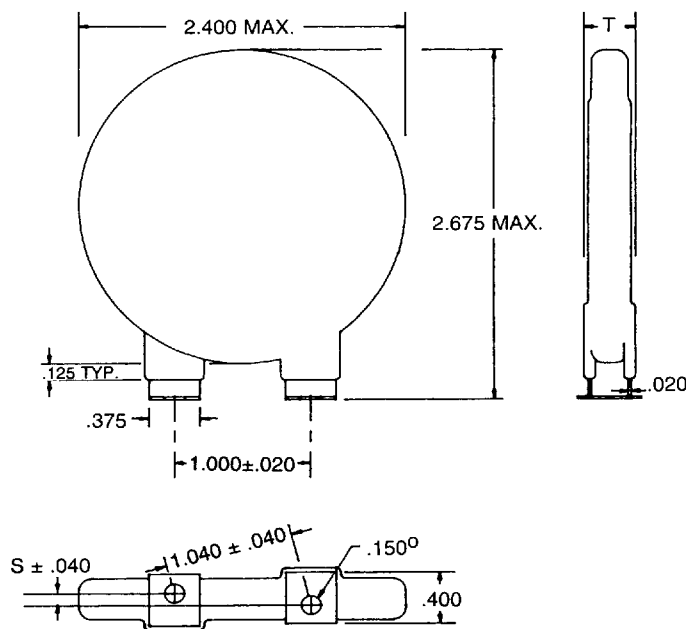

Left-Hand Lead

Add Prefix "L"
To Part Number
i.e. L-D7777ZOV131RA490

5728343 0000524 1T4

6