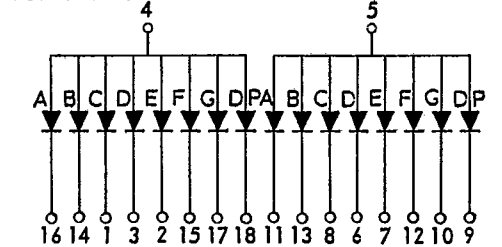

0.50 INCH DUAL DIGIT NUMERIC DISPLAYS

Series	Model No.	Material	Color	C.C. or C.A.
TOD-5202Ax	TOD-5202AR	GaAsP/GaP	RED	Common
	TOD-5202AH	GaAsP/GaP	H-RED (EFF)	
	TOD-5202AG	GaP	GREEN	Cathode
	TOD-5202AY	GaAsP/GaP	YELLOW	
	TOD-5202AE	GaAsP/GaP	ORANGE	
TOD-5202Bx	TOD-5202BR	GaAsP/GaP	RED	Common
	TOD-5202BH	GaAsP/GaP	H-RED (EFF)	
	TOD-5202BG	GaP	GREEN	Anode
	TOD-5202BY	GaAsP/GaP	YELLOW	
	TOD-5202BE	GaAsP/GaP	ORANGE	
TOD-5202Cx	TOD-5202CR	GaAsP/GaP	RED	Common
	TOD-5202CH	GaAsP/GaP	H-RED (EFF)	
	TOD-5202CG	GaP	GREEN	Cathode
	TOD-5202CY	GaAsP/GaP	YELLOW	
	TOD-5202CE	GaAsP/GaP	ORANGE	
TOD-5202Dx	TOD-5202DR	GaAsP/GaP	RED	Common
	TOD-5202DH	GaAsP/GaP	H-RED (EFF)	
	TOD-5202DG	GaP	GREEN	Anode
	TOD-5202DY	GaAsP/GaP	YELLOW	
	TOD-5202DE	GaAsP/GaP	ORANGE	
TOD-5202Ex	TOD-5202ER	GaAsP/GaP	RED	Common
	TOD-5202EH	GaAsP/GaP	H-RED (EFF)	
	TOD-5202EG	GaP	GREEN	Cathode
	TOD-5202EY	GaAsP/GaP	YELLOW	
	TOD-5202EE	GaAsP/GaP	ORANGE	
TOD-5202Fx	TOD-5202FR	GaAsP/GaP	RED	Common
	TOD-5202FH	GaAsP/GaP	H-RED (EFF)	
	TOD-5202FG	GaP	GREEN	Anode
	TOD-5202FY	GaAsP/GaP	YELLOW	
	TOD-5202FE	GaAsP/GaP	ORANGE	

DIGIT.1 DIGIT.2

TOD-5202xx

TOD-5202Ax

TOD-5202Bx

TOD-5202Cx

TOD-5202Dx

TOD-5202xx

TOD-5202Ex