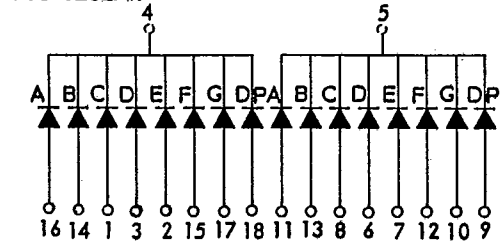

0.50 INCH DUAL DIGIT NUMERIC DISPLAYS

Series	Model No.	Material	Color	C.C. or C.A.
TOD-5202Ax	TOD-5202AR	GaAsP/GaP	RED	Common
	TOD-5202AH	GaAsP/GaP	H-RED (EFF)	
	TOD-5202AG	GaP	GREEN	Cathode
	TOD-5202AY	GaAsP/GaP	YELLOW	
	TOD-5202AE	GaAsP/GaP	ORANGE	
TOD-5202Bx	TOD-5202BR	GaAsP/GaP	RED	Common
	TOD-5202BH	GaAsP/GaP	H-RED (EFF)	
	TOD-5202BG	GaP	GREEN	Anode
	TOD-5202BY	GaAsP/GaP	YELLOW	
	TOD-5202BE	GaAsP/GaP	ORANGE	
TOD-5202Cx	TOD-5202CR	GaAsP/GaP	RED	Common
	TOD-5202CH	GaAsP/GaP	H-RED (EFF)	
	TOD-5202CG	GaP	GREEN	Cathode
	TOD-5202CY	GaAsP/GaP	YELLOW	
	TOD-5202CE	GaAsP/GaP	ORANGE	
TOD-5202Dx	TOD-5202DR	GaAsP/GaP	RED	Common
	TOD-5202DH	GaAsP/GaP	H-RED (EFF)	
	TOD-5202DG	GaP	GREEN	Anode
	TOD-5202DY	GaAsP/GaP	YELLOW	
	TOD-5202DE	GaAsP/GaP	ORANGE	
TOD-5202Ex	TOD-5202ER	GaAsP/GaP	RED	Common
	TOD-5202EH	GaAsP/GaP	H-RED (EFF)	
	TOD-5202EG	GaP	GREEN	Cathode
	TOD-5202EY	GaAsP/GaP	YELLOW	
	TOD-5202EE	GaAsP/GaP	ORANGE	
TOD-5202Fx	TOD-5202FR	GaAsP/GaP	RED	Common
	TOD-5202FH	GaAsP/GaP	H-RED (EFF)	
	TOD-5202FG	GaP	GREEN	Anode
	TOD-5202FY	GaAsP/GaP	YELLOW	
	TOD-5202FE	GaAsP/GaP	ORANGE	

DIGIT.1 DIGIT.2

TOD-5202xx

TOD-5202Ax

TOD-5202Bx

TOD-5202Cx

TOD-5202Dx

TOD-5202xx

TOD-5202Ex