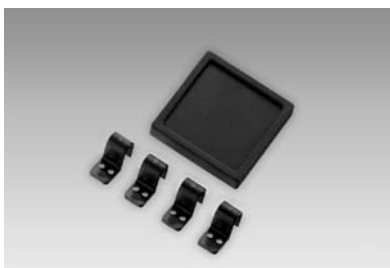

Accessories & Service

Front panels

Front panels

Part number

Z 001.05A Blind front panel 48 x 48 mm

Blind front panel 48 x 48 mm with 4 mounting clips

Dimensions