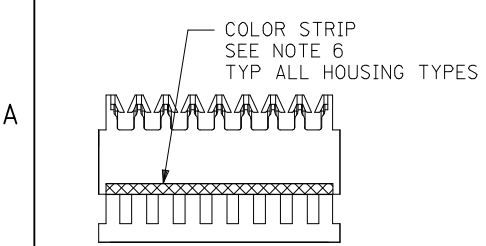

FACTORY I.D.
EC NO: UCP2009-2029
DRWN:MKIPPER 2009/02/25
CHKD:SSOUSEK 2009/02/25
APPR:FSMITH 2009/02/26

QUALITY SYMBOLS	DESCRIPTION
	=0
	=0

GENERAL TOLERANCES (UNLESS SPECIFIED)		
	mm	INCH
4 PLACES	± ---	± ---
3 PLACES	± ---	± ---
2 PLACES	± ---	± ---
1 PLACE	± ---	± ---
ANGULAR ±1/2°		
DRAFT WHERE APPLICABLE MUST REMAIN WITHIN DIMENSIONS		

DIMENSION STYLE	
MM/IN	
DRAWN BY	DATE
SAMIEC	2004/04/13
CHECKED BY	DATE
SAMIEC	2004/04/13
APPROVED BY	DATE
MARGULIS	2004/04/13
MATERIAL NO.	
SEE CHART	

SCALE	DESIGN UNITS	THIRD ANGLE PROJECTION	
---	INCH		
TITLE			
KK 100 IDT CONNECTOR ASSEMBLY			
MOLEX INCORPORATED			
DOCUMENT NO.		SHEET NO.	
SD-7720-001		2 OF *	
THIS DRAWING CONTAINS INFORMATION THAT IS www.DataSheet4U.com EX INCORPORATED AND SHOULD NOT BE USED WITHOUT WRITTEN PERMISSION