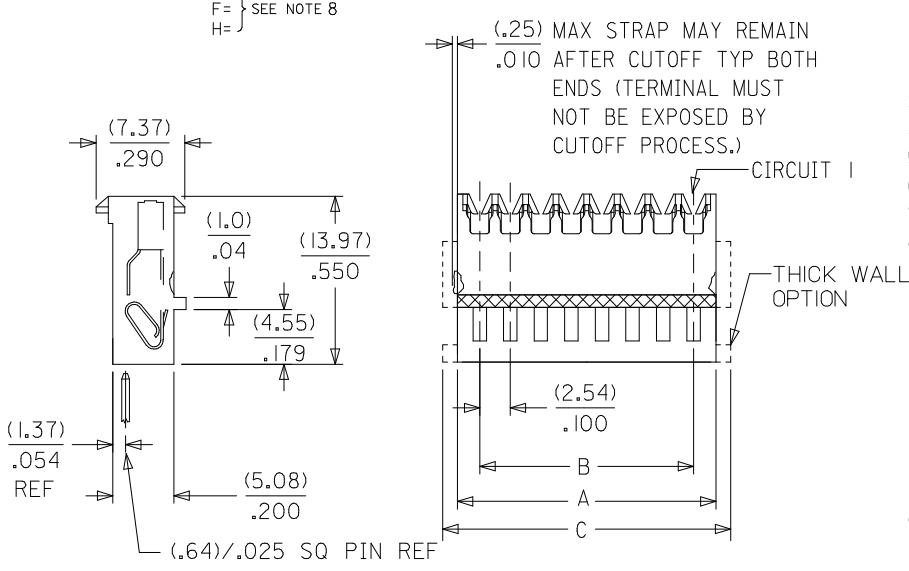

1. MATERIAL: UNFILLED NYLON, UL94V-2, MOLDED MATERIAL (CLEAR)
2. FINISH:
   - (102) OVERALL TIN: (0.00508)/.000200 MIN OVER (0.00254)/.000100 MIN COPPER.
   - (208) SELECT GOLD: (0.00038)/.000015 MIN, * SELECT TIN: (0.00254)/.000100 MIN, OVERALL NICKEL UNDERPLATE: (0.00127)/.000050 MIN.
   - (228) SELECT GOLD: (0.00076)/.000030 MIN, * SELECT TIN: (0.00254)/.000100 MIN, OVERALL NICKEL UNDERPLATE: (0.00127)/.000050 MIN.
   - (501) OVERALL GOLD: (0.00051)/.000020 MIN OVER (0.00076)/.000030 MIN NICKEL
   - (502) OVERALL GOLD: (0.00051)/.000020 MIN OVER (0.00127)/.000050 MIN NICKEL.
   - (503) OVERALL GOLD: (0.00076)/.000030 MIN OVER (0.00127)/.000050 MIN NICKEL.
   - (P909) OVERALL TIN: (0.00254)/.000100 MIN. *THE PRIMARY SHIPPING CARTON WILL BE LABELED COMPLIANT TO RoHS DIRECTIVE 2002/95/EC AND ELV ANNEX II OF DIRECTIVE 2000/53/EC*. CARTONS WITHOUT THIS LABEL MAY CONTAIN PRODUCT WITH TIN/LEAD PLATINGS.
3. PRODUCT SPECIFICATION: PS-7720-001
4. PACKAGING: BULK PK-7720-001 SEE CHART
5. THESE HOUSINGS ARE FOR USE WITH SINGLE 22 AWG WIRE TERMINATION ONLY
6. COLOR STRIPE TO RUN LENGTH OF RIB AS SHOWN (SEE CHART FOR COLOR)
7. SEE APPLICATION SPEC SMES-7720-0002 FOR ADDITIONAL INFORMATION.
8. WIRE SPECIFICATIONS: SEE SMES-7720-0002 (INSUL. DIA (1.52)/.060 MAX)
   SLOT SIZE A FOR USE WITH:
   26 AWG SOLID, STRANDED TINNED
   28 AWG SOLID, STRANDED TINNED, AND STRANDED TOPCOAT
   SLOT SIZE H FOR USE WITH:
   24 AWG SOLID, STRANDED TINNED, AND STRANDED TOPCOAT
   26 AWG STRANDED TOPCOAT
   SLOT SIZE F FOR USE WITH:
   22 AWG STRANDED TINNED
9. THIS PART CONFORMS TO CLASS B REQUIREMENTS OF COSMETIC SPECIFICATION PS-45499-002.

CORRECT HSG. NO.'S
EC NO: UCP2009-2291
DRWN:MKIPPER 2009/04/16
CHKD:SSOUSEK 2009/04/17
APPR:FSM:TH 2009/04/17

QUALITY SYMBOLS
▽=0
◁=0

DESCRIPTION
REV

BA

GENERAL TOLERANCES (UNLESS SPECIFIED)

	mm	INCH
4 PLACES	± ---	± ---
3 PLACES	± ---	± ---
2 PLACES	± ---	± ---
1 PLACE	± ---	± ---

ANGULAR ±1/2°

DRAFT WHERE APPLICABLE MUST REMAIN WITHIN DIMENSIONS

DIMENSION STYLE
MM/IN

DRAWN BY DATE
SAMIEC 2004/04/13

CHECKED BY DATE
SAMIEC 2004/04/13

APPROVED BY DATE
MARGULIS 2004/04/13

MATERIAL NO.
SEE CHART

SCALE ---
DESIGN UNITS INCH

THIRD ANGLE PROJECTION

TITLE
KK 100 IDT CONNECTOR ASSEMBLY

MOLEX MOLEX INCORPORATED

DOCUMENT NO. SD-7720-001

SHEET NO. 1 OF *

THIS DRAWING CONTAINS INFORMATION THAT IS www.DataSheet4U.com EX INCORPORATED AND SHOULD NOT BE USED WITHOUT WRITTEN PERMISSION