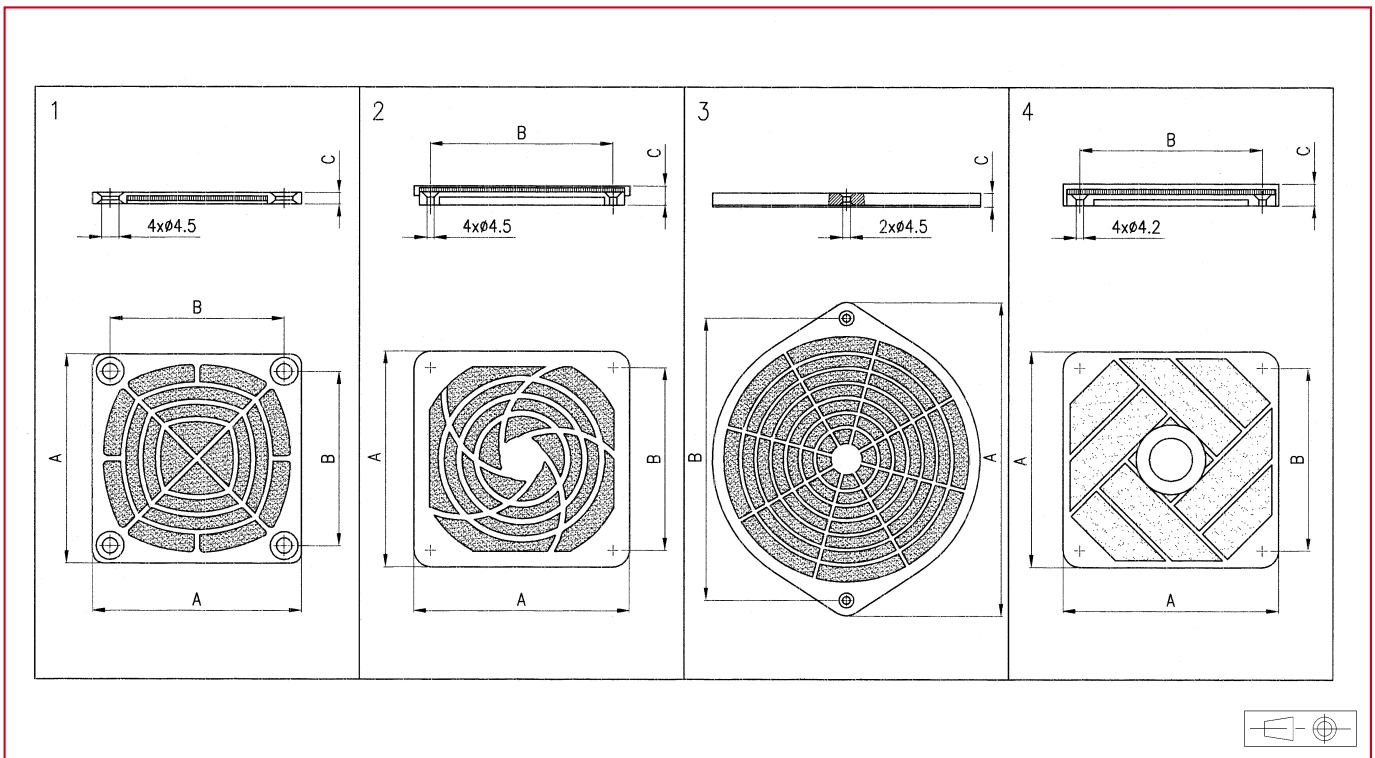

PLASTIC FILTERS

ETRI[®]

BENEFITS:

- Easy mounting
- Smart appearance
- High mechanical resistance

MATERIAL: Plastic UL 94 V0
 Model 1, 2 and 3: Black filter pad
 Model 4: White filter pad

Part number	Model	Dimensions (mm)			Filter pads	Fans dimensions
		A	B	C		
F60/T102	1	60	50	6,6	F60/T102-03	60 x 60
F80/T102	2	84	71,5	10	F80/T102/03	80 x 80
F90/T102	2	96	82,5	10	F90/T102/03	92 x 92
F120/T102	2	124	104,8	11	F120/T102-03	120 x 120
F120/T111	4	124	104,8	12,5	F120/T101-03	120 x 120
F172/T102	3	180	154	10	F172/T102-03	172 x 150