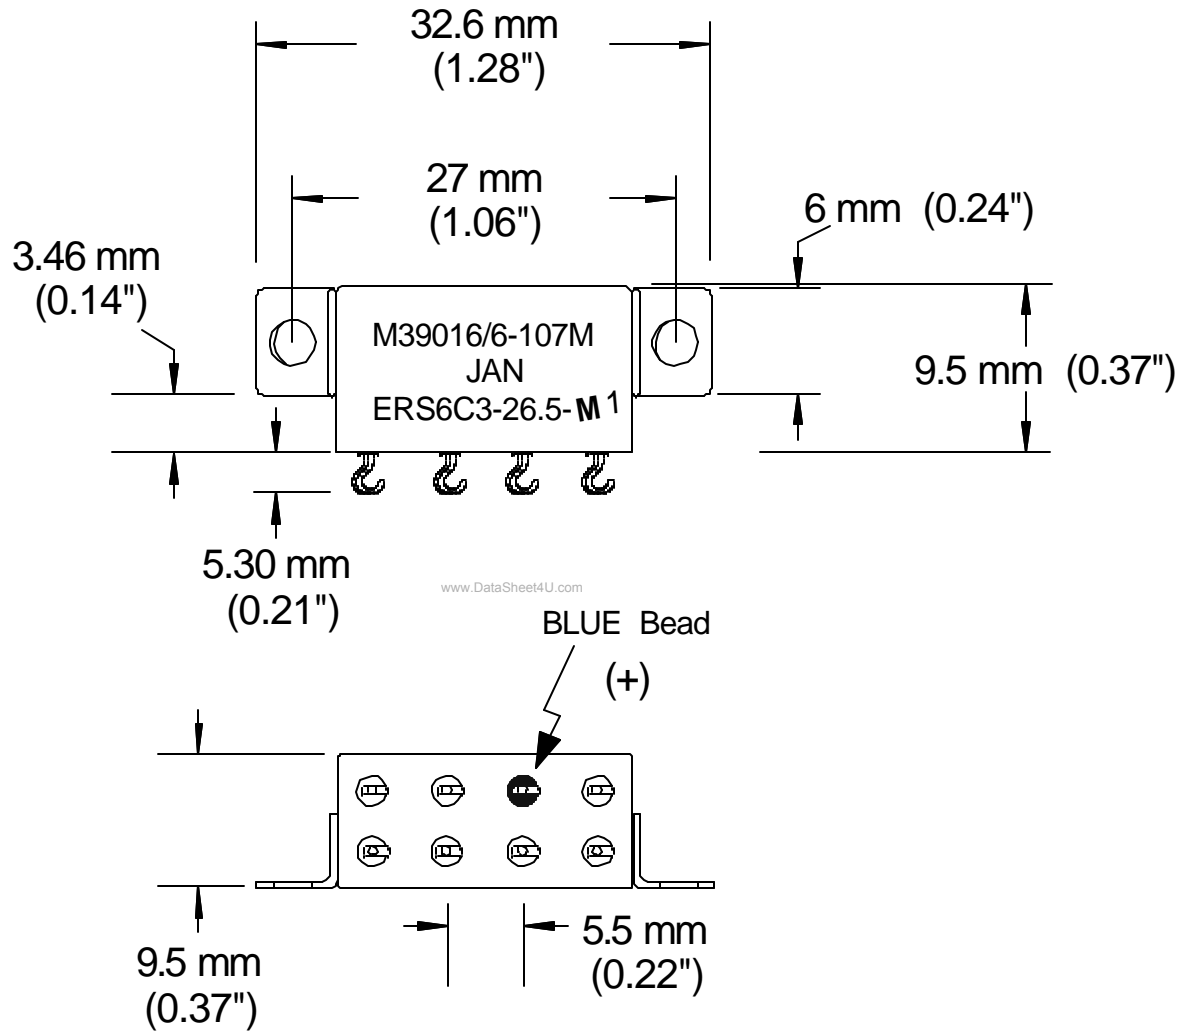

## M39016/6-107M JAN

### ERS6C3-26.5 DPDT RF RELAY

<b>TITLE:</b> GOULD - ALLIED CONTROL M39016/6-107M JAN ERS6C3-26.5 DPDT RF RELAY		PAGE NR: 1 of 1
		CONNECTIVE COUNT: n/a
		VERSION: 1.0b
FILENAME: RELAY_GOULD_RF	SECTION: HR\Parts\Relays	DATE: 2003 07 10
E. T. TANTON		N4XY