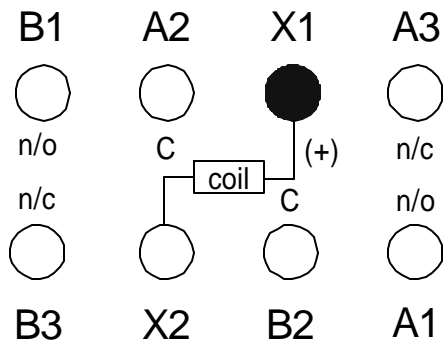

# GOULD - ALLIED CONTROL

## M39016/6-107M JAN

### ERS6C3-26.5 DPDT RF RELAY

<b>TITLE:</b> GOULD - ALLIED CONTROL M39016/6-107M JAN ERS6C3-26.5 DPDT RF RELAY		PAGE NR: 1 of 1
		CONNECTIVE COUNT: n/a
		VERSION: 1.0b
FILENAME: RELAY_GOULD_RF	SECTION: HR\Parts\Relays	DATE: 2003 07 10
E. T. TANTON		N4XY