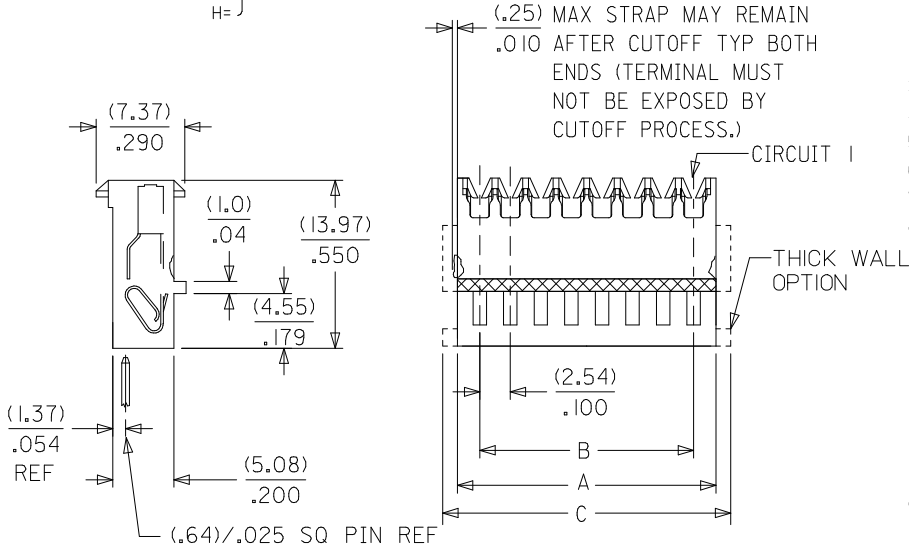

1. MATERIAL: UNFILLED NYLON, UL94V-2, MOLDED MATERIAL (CLEAR)
2. FINISH:
   - (102) OVERALL TIN: (0.00508)/.000200 MIN OVER (0.00254)/.000100 MIN COPPER.
   - (208) SELECT GOLD: (0.00038)/.000015 MIN, * SELECT TIN: (0.00254)/.000100 MIN, OVERALL NICKEL UNDERPLATE: (0.00127)/.000050 MIN.
   - (228) SELECT GOLD: (0.00076)/.000030 MIN, * SELECT TIN: (0.00254)/.000100 MIN, OVERALL NICKEL UNDERPLATE: (0.00127)/.000050 MIN.
   - (501) OVERALL GOLD: (0.00051)/.000020 MIN OVER (0.00076)/.000030 MIN NICKEL
   - (502) OVERALL GOLD: (0.00051)/.000020 MIN OVER (0.00127)/.000050 MIN NICKEL.
   - (503) OVERALL GOLD: (0.00076)/.000030 MIN OVER (0.00127)/.000050 MIN NICKEL.
   - (P909) OVERALL TIN: (0.00254)/.000100 MIN. *THE PRIMARY SHIPPING CARTON WILL BE LABELED COMPLIANT TO RoHS DIRECTIVE 2002/95/EC AND ELV ANNEX II OF DIRECTIVE 2000/53/EC*. CARTONS WITHOUT THIS LABEL MAY CONTAIN PRODUCT WITH TIN/LEAD PLATINGS.
3. PRODUCT SPECIFICATION: PS-7720-001
4. PACKAGING: BULK PK-7720-001 SEE CHART
5. THESE HOUSINGS ARE FOR USE WITH SINGLE 22 AWG WIRE TERMINATION ONLY
6. COLOR STRIPE TO RUN LENGTH OF RIB AS SHOWN (SEE CHART FOR COLOR)
7. SEE APPLICATION SPEC SMES-7720-0002 FOR ADDITIONAL INFORMATION.
8. WIRE SPECIFICATIONS: SEE SMES-7720-0002 (INSUL. DIA (1.52)/.060 MAX)
   - SLOT SIZE A FOR USE WITH: 26 AWG SOLID, STRANDED TINNED
   - SLOT SIZE H FOR USE WITH: 28 AWG SOLID, STRANDED TINNED, AND STRANDED TOPCOAT
   - SLOT SIZE F FOR USE WITH: 24 AWG SOLID, STRANDED TINNED, AND STRANDED TOPCOAT
   - SLOT SIZE E FOR USE WITH: 26 AWG STRANDED TOPCOAT
   - SLOT SIZE G FOR USE WITH: 22 AWG STRANDED TINNED
9. THIS PART CONFORMS TO CLASS B REQUIREMENTS OF COSMETIC SPECIFICATION PS-45499-002.

NO OF CKTS	DIM A	DIM B	DIM C
2	(5.44) .214	(2.54) .100	(7.59) .299
3	(7.98) .314	(5.08) .200	(10.13) .399
4	(10.52) .414	(7.62) .300	(12.67) .499
5	(13.06) .514	(10.16) .400	(15.21) .599
6	(15.60) .614	(12.70) .500	(17.75) .699
7	(18.14) .714	(15.24) .600	(20.29) .799
8	(20.68) .814	(17.78) .700	(22.83) .899
9	(23.22) .914	(20.30) .800	(25.37) .999
10	(25.76) 1.014	(22.86) .900	(27.91) 1.099
11	(28.30) 1.114	(25.40) 1.000	(30.45) 1.199
12	(30.84) 1.214	(27.94) 1.100	(32.99) 1.299
13	(33.38) 1.314	(30.48) 1.200	(35.53) 1.399
14	(35.92) 1.414	(33.02) 1.300	(38.07) 1.499
15	(38.46) 1.514	(35.56) 1.400	(40.61) 1.599
16	(41.00) 1.614	(38.10) 1.500	(43.15) 1.699
17	(43.54) 1.714	(40.64) 1.600	(45.69) 1.799
18	(46.08) 1.814	(43.18) 1.700	(48.23) 1.899
19	(48.62) 1.914	(45.72) 1.800	(50.77) 1.999
20	(51.16) 2.014	(48.26) 1.900	(53.31) 2.099
21	(53.70) 2.114	(50.80) 2.000	(55.85) 2.199
22	(56.24) 2.214	(53.34) 2.100	(58.39) 2.299
23	(58.78) 2.314	(55.88) 2.200	(60.93) 2.399
24	(61.32) 2.414	(58.42) 2.300	(63.47) 2.499
25	(63.86) 2.514	(60.96) 2.400	(66.01) 2.599
26	(66.40) 2.614	(63.50) 2.500	(68.55) 2.699
27	(68.94) 2.714	(66.04) 2.600	(71.09) 2.799
28	(71.48) 2.814	(68.58) 2.700	(73.63) 2.899

CORRECT HSG. NO.'S
EC NO: UCP2009-2291
DRWN:MKIPPER 2009/04/16
CHKD:SSOUSEK 2009/04/17
APPR:FSM:TH 2009/04/17

QUALITY SYMBOLS

▼=0
◁=0

DESCRIPTION

REV

BA

GENERAL TOLERANCES (UNLESS SPECIFIED)

	mm	INCH
4 PLACES	± .005	± .0002
3 PLACES	± .004	± .00015
2 PLACES	± .003	± .0001
1 PLACE	± .002	± .00005

ANGULAR ±1/2°

DRAFT WHERE APPLICABLE MUST REMAIN WITHIN DIMENSIONS

DIMENSION STYLE

MM/IN

SCALE ---

DESIGN UNITS INCH

THIRD ANGLE PROJECTION

DRAWN BY DATE
SAMIEC 2004/04/13

CHECKED BY DATE
SAMIEC 2004/04/13

APPROVED BY DATE
MARGULIS 2004/04/13

MATERIAL NO.

SEE CHART

TITLE

KK 100 IDT CONNECTOR ASSEMBLY

MOLEX MOLEX INCORPORATED

DOCUMENT NO. SD-7720-001

SHEET NO. 1 OF *