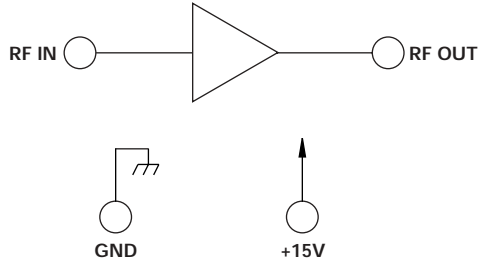

MODEL NO.
DAMB6424-X

Broadband Amplifier

FEATURES

- 6 - 18 GHz
- SMA Connectors
- 2.0 dB NF
- Gain Flatness ± 1.5 dB

AMP

GUARANTEED PERFORMANCE

Model Number	Noise Figure	Gain	Gain Flatness	Output Power P/1 dB	IP3	VSWR	DC Current At 15V
(Frequency Range: 6 - 18 GHz)	(dB Max)	(dB Min)	(\pm dB)		(dBm Typ)	(Max)	(mA Nom)
DAMB6424-1	4.5	22	1.5	27	37	2.0:1	500
DAMB6424-2	3.0	25	2.0	24	34	2.0:1	300
DAMB6424-3	2.0	28	2.0	10	20	2.0:1	140
DAMB6424-4	2.2	28	1.75	15	25	2.0:1	170
DAMB6424-5	2.2	28	2.0	19	29	2.0:1	190