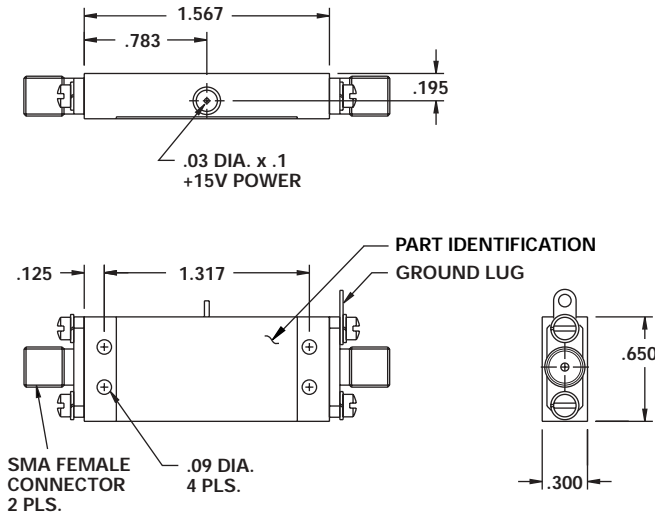

MODEL NO.
DAMB6424-X

Broadband Amplifier

FEATURES

- 6 - 18 GHz
- SMA Connectors
- 2.0 dB NF
- Gain Flatness ± 1.5 dB

AMP

GUARANTEED PERFORMANCE

Model Number	Noise Figure	Gain	Gain Flatness	Output Power P/1 dB	IP3	VSWR	DC Current At 15V
(Frequency Range: 6 - 18 GHz)	(dB Max)	(dB Min)	(\pm dB)		(dBm Typ)	(Max)	(mA Nom)
DAMB6424-1	4.5	22	1.5	27	37	2.0:1	500
DAMB6424-2	3.0	25	2.0	24	34	2.0:1	300
DAMB6424-3	2.0	28	2.0	10	20	2.0:1	140
DAMB6424-4	2.2	28	1.75	15	25	2.0:1	170
DAMB6424-5	2.2	28	2.0	19	29	2.0:1	190