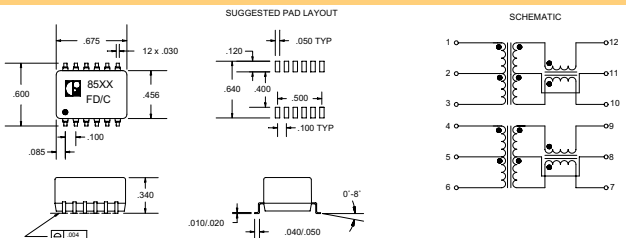

T1/E1

Interface Modules

8514-8527

Units matched to leading transceiver IC's. Meets requirements for T1, E1, CEPT and PRI ISDN interface applications over an extended temperature range of -40°C to +85°C.

MECHANICAL AND SCHEMATIC (All dimensions in inches)

ELECTRICAL SPECIFICATIONS @ 25°C

Part Number	Turns Ratio (P/ESee12%)	Secondary L @ 25°C (μH MAX)	LL (μH MAX)	Cw/c (pF MAX)	DCR Pct (LDMAX)	Primary Pins
8514	ICT:1CT & ICT:2ACT	1.20	.60	35	90	1-3, 4-6
8515	ICT:1CT & ICT:1.36CT	1.20	.60	35	90	1-3, 4-6
8516	ICT:2ACT & ICT:2ACT	1.20	.60	25	60	1-3, 4-6
8517	ICT:2ACT & ICT:2CT	1.20	.60	25	60	1-3, 4-6
8518	ICT:1.4CT & ICT:1.4CT	1.20	.60	30	70	1-3, 4-6
8519	ICT:1.36CT & ICT:1.36CT	1.20	.60	30	80	1-3, 4-6
8520	ICT:1.15CT & ICT:1CT	1.20	.60	35	90	1-3, 4-6
8521	ICT:1CT & ICT:2CT	1.20	.60	35	90	1-3, 4-6
8522	ICT:1.15CT & ICT:1.15CT	1.20	.60	35	80	1-3, 4-6
8523	ICT:1CT & ICT:1CT	1.20	.60	35	90	1-3, 4-6
8524	ICT:1.2CT & ICT:2CT	1.20	.60	30	80	1-3, 4-6
8525	1:1.15CT & ICT:2CT	1.20	.60	35	80	1-3, 4-6
8526	ICT:2CT & 1:1.36CT	1.20	.60	30	70	1-3, 4-6
8527	ICT:2CT & ICT:2CT	1.20	.60	25	60	1-3, 4-6

ISSUE: B 05/01 8514-8527

FILTRAN LTD
An ISO 9001 Registered Company