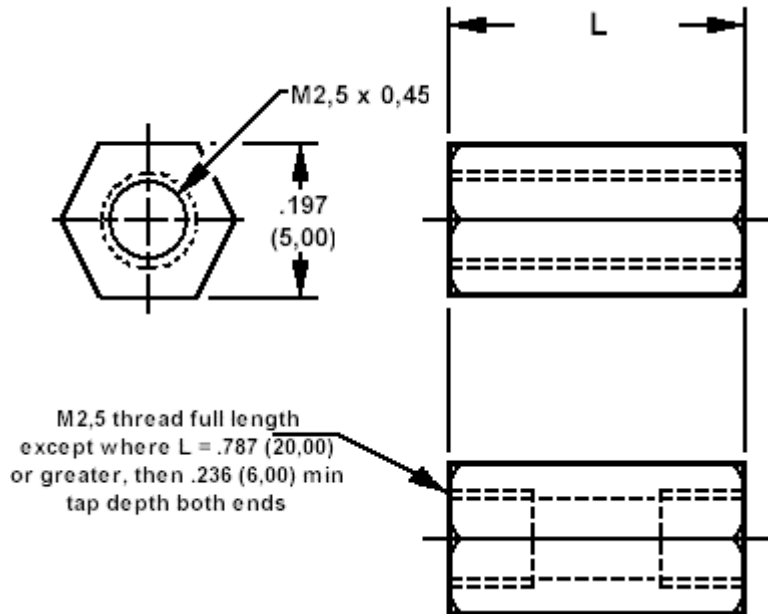

350-5168 Spacer/Stand-off, hexagonal, threaded

How to order code

350-5168-XX-YY-00

Basic Part No XX = L dimension, YY = Plating Finish

DIMENSIONS (XX)		
	(XX)	L
350-5168	-03	.236 (6,00)
	-04	.315 (8,00)
	-05	.394 (10,00)
	-06	.472 (12,00)
	-07	.630 (16,00)
	-08	.787 (20,00)
	-09	.984 (25,00)

MATERIALS			
Component	Material	Finish (YY)	
		-02	-07
Spacer/Stand-Off	Brass	Nickel	Cadmium (plus Chromate)