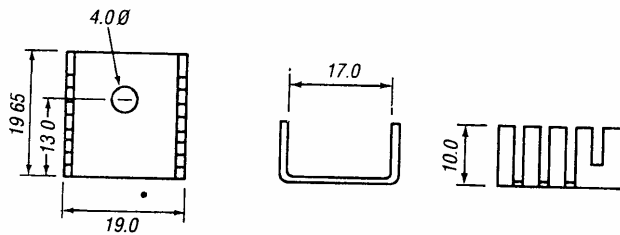

PRESSED ALUMINIUM - LOUVRE SINKS

LS205

T0220

30°C/W

DEVICE MAY BE FIXED WITH SCREW OR CLIP (SEE CLIP 04)

LS210

T0220

35°C/W

LS220

T0220, T0218, T03P
AND MOST PLASTIC PACKAGED DEVICES

17°C/W

DEVICE MAY BE FIXED WITH SCREW OR CLIP (SEE CLIP 04)