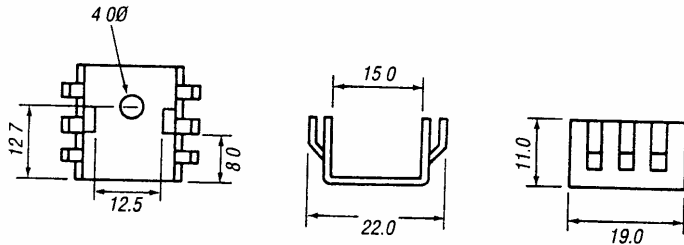

PRESSED ALUMINIUM - LOUVRE SINKS

LS205

T0220

30°C/W

DEVICE MAY BE FIXED WITH SCREW OR CLIP (SEE CLIP 04)

LS210

T0220

35°C/W

LS220

T0220, T0218, T03P
AND MOST PLASTIC PACKAGED DEVICES

17°C/W

DEVICE MAY BE FIXED WITH SCREW OR CLIP (SEE CLIP 04)