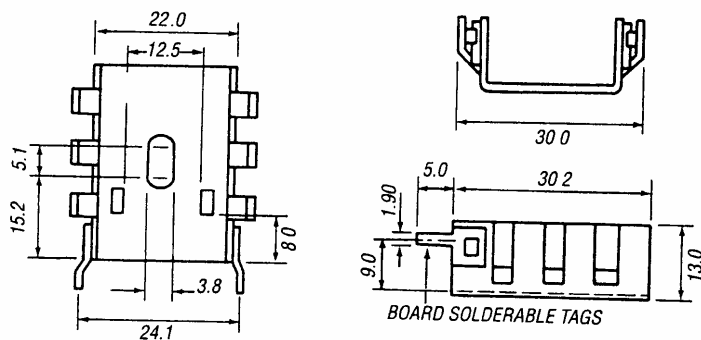

PRESSED ALUMINIUM - LOUVRE SINKS

LS205

T0220

30°C/W

DEVICE MAY BE FIXED WITH SCREW OR CLIP (SEE CLIP 04)

LS210

T0220

35°C/W

LS220

T0220, T0218, T03P
AND MOST PLASTIC PACKAGED DEVICES

17°C/W

DEVICE MAY BE FIXED WITH SCREW OR CLIP (SEE CLIP 04)