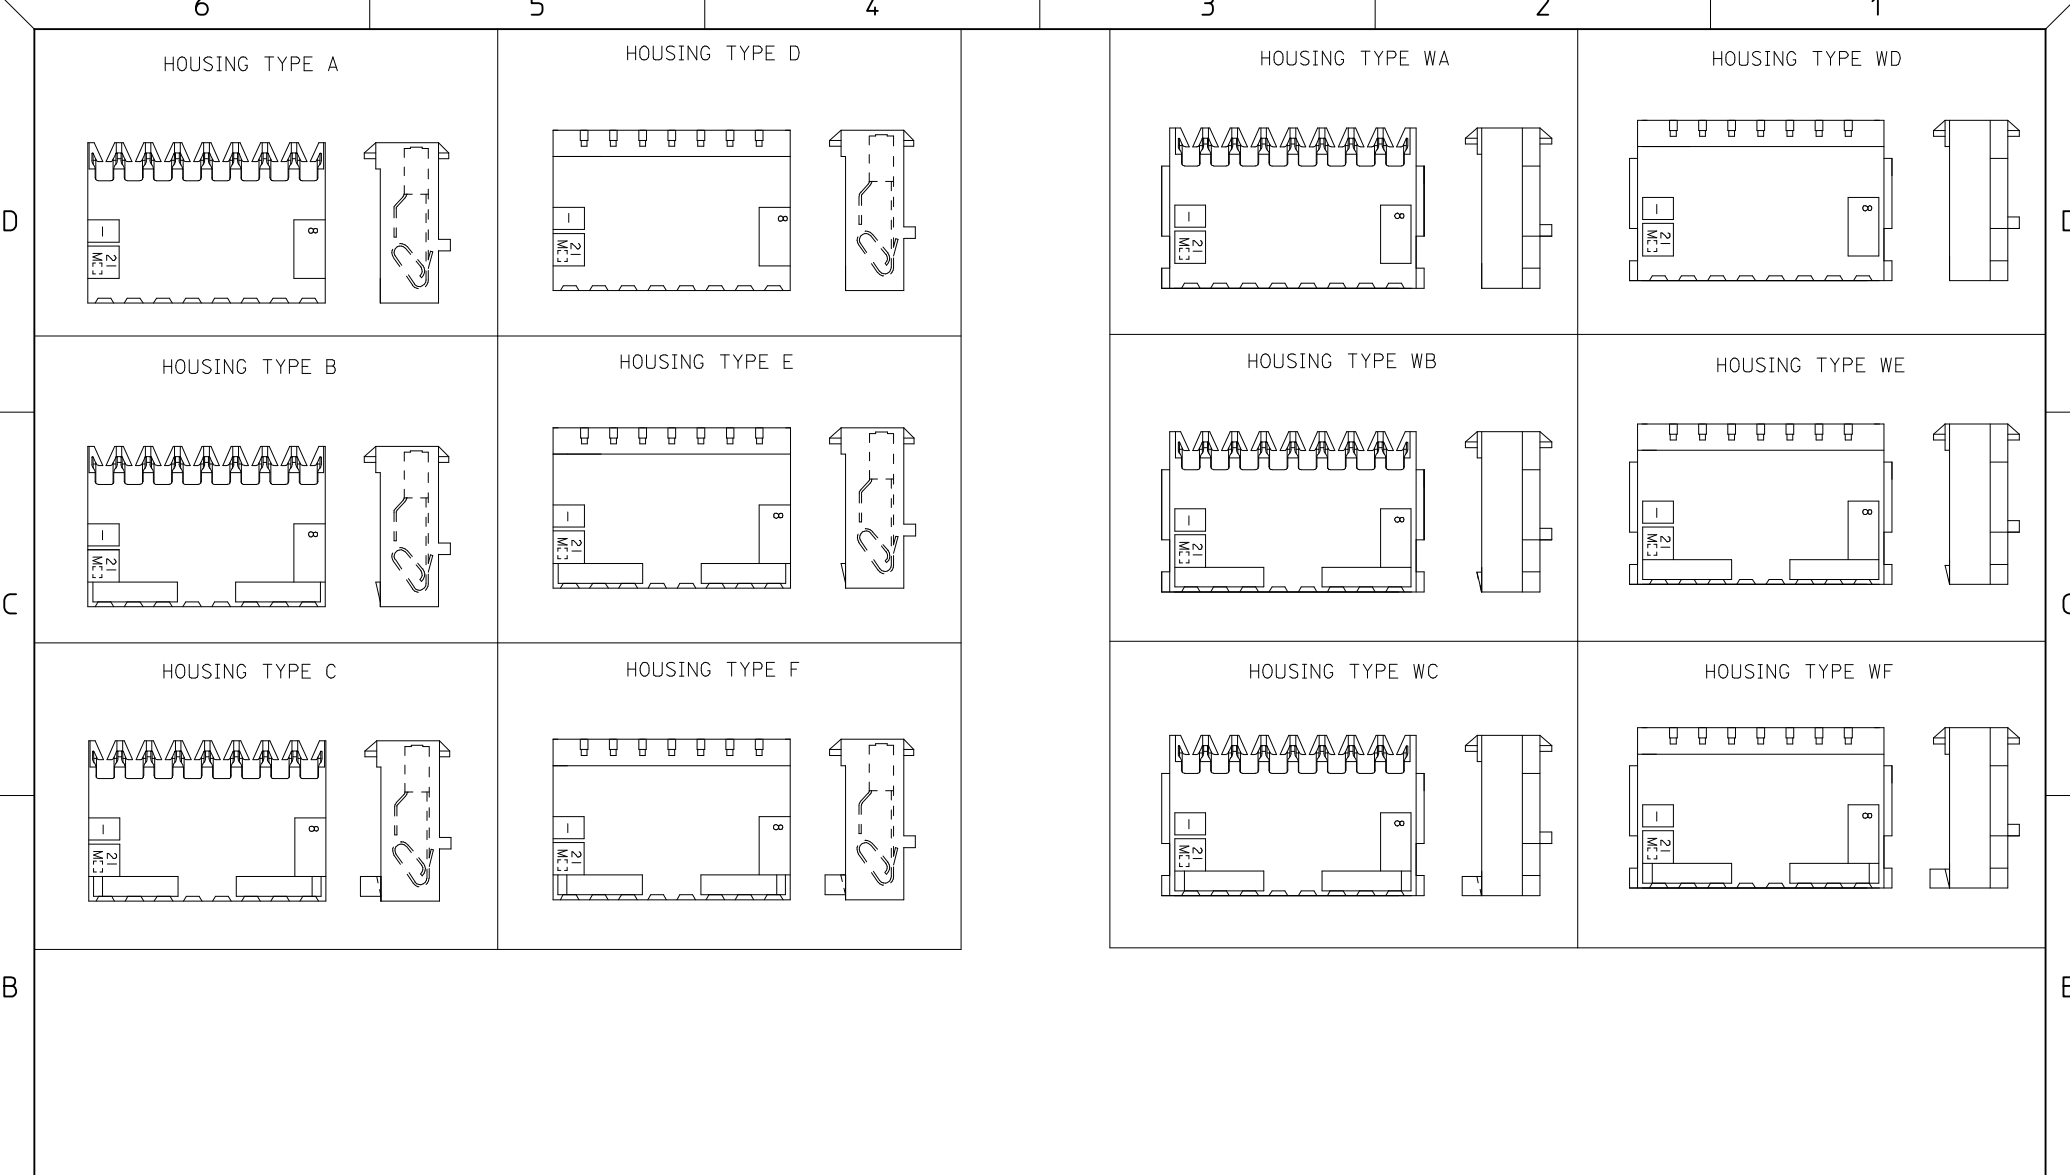

FACTORY I.D. EC NO: UCP2009-2029 2009/02/25 DRWN:MKIPPER 2009/02/25 CHKD:SSOUSEK 2009/02/25 APPR:FSM:TH 2009/02/26	QUALITY SYMBOLS 	GENERAL TOLERANCES (UNLESS SPECIFIED)		DIMENSION STYLE MM/IN	SCALE ---	DESIGN UNITS INCH	THIRD ANGLE PROJECTION	
		4 PLACES ± --- ± ---	mm INCH	DRAWN BY DATE SAMIEC 2004/04/13	TITLE KK 100 IDT CONNECTOR ASSEMBLY			
		3 PLACES ± --- ± ---		CHECKED BY DATE SAMIEC 2004/04/13	MOLEX INCORPORATED			
		2 PLACES ± --- ± ---		APPROVED BY DATE MARGULIS 2004/04/13	DOCUMENT NO. SD-7720-001	SHEET NO. 2 OF *		
AZ7	REV	ANGULAR ±1/2°		SEE CHART				
DRAFT WHERE APPLICABLE MUST REMAIN WITHIN DIMENSIONS		THIS DRAWING CONTAINS INFORMATION THAT IS PROPRIETARY TO MOLEX INCORPORATED AND SHOULD NOT BE USED WITHOUT WRITTEN PERMISSION