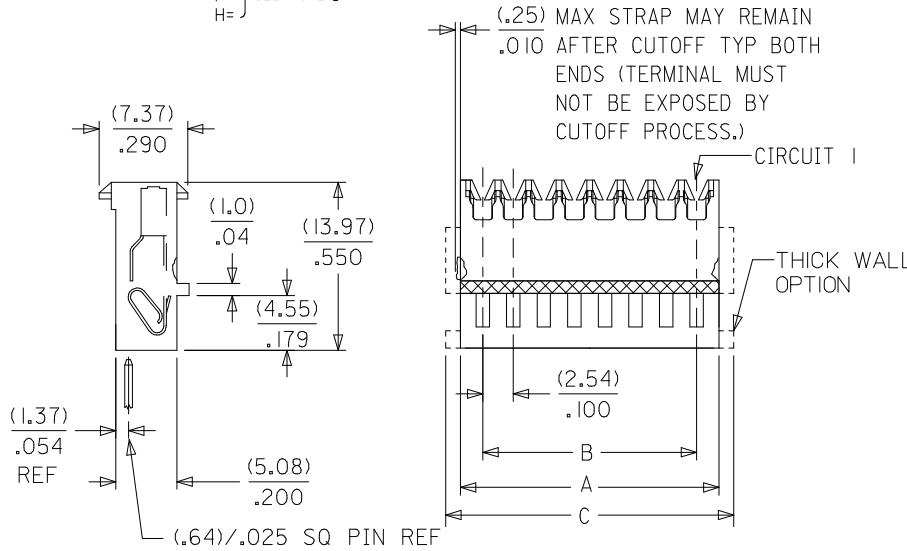

1. MATERIAL: UNFILLED NYLON, UL94V-2, MOLDED MATERIAL (CLEAR)
2. FINISH:
   - (102) OVERALL TIN: (0.00508)/(0.00200 MIN OVER (0.00254)/(0.00100 MIN COPPER.
   - (208) SELECT GOLD: (0.00038)/(0.00015 MIN, * SELECT TIN: (0.00254)/(0.00100 MIN, OVERALL NICKEL UNDERPLATE: (0.00127)/(0.00050 MIN.
   - (228) SELECT GOLD: (0.00076)/(0.00030 MIN, * SELECT TIN: (0.00254)/(0.00100 MIN, OVERALL NICKEL UNDERPLATE: (0.00127)/(0.00050 MIN.
   - (501) OVERALL GOLD: (0.00051)/(0.00020 MIN OVER (0.00076)/(0.00030 MIN NICKEL
   - (502) OVERALL GOLD: (0.00051)/(0.00020 MIN OVER (0.00127)/(0.00050 MIN NICKEL.
   - (503) OVERALL GOLD: (0.00076)/(0.00030 MIN OVER (0.00127)/(0.00050 MIN NICKEL.
   - (P909) OVERALL TIN: (0.00254)/(0.00100 MIN. *THE PRIMARY SHIPPING CARTON WILL BE LABELED COMPLIANT TO RoHS DIRECTIVE 2002/95/EC AND ELV ANNEX II OF DIRECTIVE 2000/53/EC*. CARTONS WITHOUT THIS LABEL MAY CONTAIN PRODUCT WITH TIN/LEAD PLATINGS.
3. PRODUCT SPECIFICATION: PS-7720-001
4. PACKAGING: BULK PK-7720-001 SEE CHART
5. THESE HOUSINGS ARE FOR USE WITH SINGLE 22 AWG WIRE TERMINATION ONLY
6. COLOR STRIPE TO RUN LENGTH OF RIB AS SHOWN (SEE CHART FOR COLOR)
7. SEE APPLICATION SPEC SMES-7720-0002 FOR ADDITIONAL INFORMATION.
8. WIRE SPECIFICATIONS: SEE SMES-7720-0002 (INSUL. DIA (1.52)/(0.060 MAX)
   - SLOT SIZE A FOR USE WITH: 26 AWG SOLID, STRANDED TINNED
   - SLOT SIZE H FOR USE WITH: 28 AWG SOLID, STRANDED TINNED, AND STRANDED TOPCOAT
   - SLOT SIZE F FOR USE WITH: 24 AWG SOLID, STRANDED TINNED, AND STRANDED TOPCOAT
   - SLOT SIZE E FOR USE WITH: 22 AWG STRANDED TINNED
9. THIS PART CONFORMS TO CLASS B REQUIREMENTS OF COSMETIC SPECIFICATION PS-45499-002.

NO OF CKTS	DIM A	DIM B	DIM C
2	(5.44) .214	(2.54) .100	(7.59) .299
3	(7.98) .314	(5.08) .200	(10.13) .399
4	(10.52) .414	(7.62) .300	(12.67) .499
5	(13.06) .514	(10.16) .400	(15.21) .599
6	(15.60) .614	(12.70) .500	(17.75) .699
7	(18.14) .714	(15.24) .600	(20.29) .799
8	(20.68) .814	(17.78) .700	(22.83) .899
9	(23.22) .914	(20.30) .800	(25.37) .999
10	(25.76) 1.014	(22.86) .900	(27.91) 1.099
11	(28.30) 1.114	(25.40) 1.000	(30.45) 1.199
12	(30.84) 1.214	(27.94) 1.100	(32.99) 1.299
13	(33.38) 1.314	(30.48) 1.200	(35.53) 1.399
14	(35.92) 1.414	(33.02) 1.300	(38.07) 1.499
15	(38.46) 1.514	(35.56) 1.400	(40.61) 1.599
16	(41.00) 1.614	(38.10) 1.500	(43.15) 1.699
17	(43.54) 1.714	(40.64) 1.600	(45.69) 1.799
18	(46.08) 1.814	(43.18) 1.700	(48.23) 1.899
19	(48.62) 1.914	(45.72) 1.800	(50.77) 1.999
20	(51.16) 2.014	(48.26) 1.900	(53.31) 2.099
21	(53.70) 2.114	(50.80) 2.000	(55.85) 2.199
22	(56.24) 2.214	(53.34) 2.100	(58.39) 2.299
23	(58.78) 2.314	(55.88) 2.200	(60.93) 2.399
24	(61.32) 2.414	(58.42) 2.300	(63.47) 2.499
25	(63.86) 2.514	(60.96) 2.400	(66.01) 2.599
26	(66.40) 2.614	(63.50) 2.500	(68.55) 2.699
27	(68.94) 2.714	(66.04) 2.600	(71.09) 2.799
28	(71.48) 2.814	(68.58) 2.700	(73.63) 2.899

CORRECT HSG. NO.'S EC NO: UCP2009-2291 DRWN:MKIPPER 2009/04/16 CHKD:SSOUSEK 2009/04/17 APPR:FSM:TH 2009/04/17	QUALITY SYMBOLS ▽=0 ◻=0	DESCRIPTION REV	BA

GENERAL TOLERANCES (UNLESS SPECIFIED)		
	mm	INCH
4 PLACES	± ---	± ---
3 PLACES	± ---	± ---
2 PLACES	± ---	± ---
1 PLACE	± ---	± ---
ANGULAR ±1/2°		
DRAFT WHERE APPLICABLE MUST REMAIN WITHIN DIMENSIONS		

DIMENSION STYLE	
MM/IN	
DRAWN BY	DATE
SAMIEC	2004/04/13
CHECKED BY	DATE
SAMIEC	2004/04/13
APPROVED BY	DATE
MARGULIS	2004/04/13
MATERIAL NO.	DOCUMENT NO.
SEE CHART	SD-7720-001

SCALE ---	DESIGN UNITS INCH	THIRD ANGLE PROJECTION
TITLE KK 100 IDT CONNECTOR ASSEMBLY		
MOLEX MOLEX INCORPORATED		
SHEET NO. 1 OF *