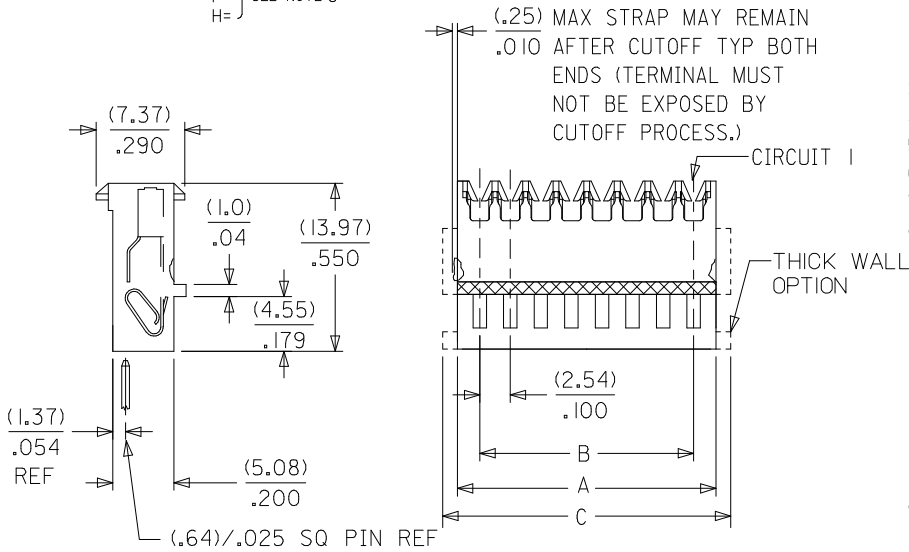

1. MATERIAL: UNFILLED NYLON, UL94V-2, MOLDED MATERIAL (CLEAR)
2. FINISH:
   - (102) OVERALL TIN: (0.00508)/(0.00200 MIN OVER (0.00254)/(0.00100 MIN COPPER.
   - (208) SELECT GOLD: (0.00038)/(0.00015 MIN, * SELECT TIN: (0.00254)/(0.00100 MIN, OVERALL NICKEL UNDERPLATE: (0.00127)/(0.00050 MIN.
   - (228) SELECT GOLD: (0.00076)/(0.00030 MIN, * SELECT TIN: (0.00254)/(0.00100 MIN, OVERALL NICKEL UNDERPLATE: (0.00127)/(0.00050 MIN.
   - (501) OVERALL GOLD: (0.00051)/(0.00020 MIN OVER (0.00076)/(0.00030 MIN NICKEL
   - (502) OVERALL GOLD: (0.00051)/(0.00020 MIN OVER (0.00127)/(0.00050 MIN NICKEL.
   - (503) OVERALL GOLD: (0.00076)/(0.00030 MIN OVER (0.00127)/(0.00050 MIN NICKEL.
   - (P909) OVERALL TIN: (0.00254)/(0.00100 MIN. *THE PRIMARY SHIPPING CARTON WILL BE LABELED COMPLIANT TO RoHS DIRECTIVE 2002/95/EC AND ELV ANNEX II OF DIRECTIVE 2000/53/EC*. CARTONS WITHOUT THIS LABEL MAY CONTAIN PRODUCT WITH TIN/LEAD PLATINGS.
3. PRODUCT SPECIFICATION: PS-7720-001
4. PACKAGING: BULK PK-7720-001 SEE CHART
5. THESE HOUSINGS ARE FOR USE WITH SINGLE 22 AWG WIRE TERMINATION ONLY
6. COLOR STRIPE TO RUN LENGTH OF RIB AS SHOWN (SEE CHART FOR COLOR)
7. SEE APPLICATION SPEC SMES-7720-0002 FOR ADDITIONAL INFORMATION.
8. WIRE SPECIFICATIONS: SEE SMES-7720-0002 (INSUL. DIA (1.52)/(0.060 MAX)
   - SLOT SIZE A FOR USE WITH: 26 AWG SOLID, STRANDED TINNED
   - SLOT SIZE H FOR USE WITH: 28 AWG SOLID, STRANDED TINNED, AND STRANDED TOPCOAT
   - SLOT SIZE F FOR USE WITH: 24 AWG SOLID, STRANDED TINNED, AND STRANDED TOPCOAT
   - SLOT SIZE E FOR USE WITH: 26 AWG STRANDED TOPCOAT
   - SLOT SIZE G FOR USE WITH: 22 AWG STRANDED TINNED
9. THIS PART CONFORMS TO CLASS B REQUIREMENTS OF COSMETIC SPECIFICATION PS-45499-002.

NO OF CKTS	DIM A	DIM B	DIM C
2	(5.44) .214	(2.54) .100	(7.59) .299
3	(7.98) .314	(5.08) .200	(10.13) .399
4	(10.52) .414	(7.62) .300	(12.67) .499
5	(13.06) .514	(10.16) .400	(15.21) .599
6	(15.60) .614	(12.70) .500	(17.75) .699
7	(18.14) .714	(15.24) .600	(20.29) .799
8	(20.68) .814	(17.78) .700	(22.83) .899
9	(23.22) .914	(20.30) .800	(25.37) .999
10	(25.76) 1.014	(22.86) .900	(27.91) 1.099
11	(28.30) 1.114	(25.40) 1.000	(30.45) 1.199
12	(30.84) 1.214	(27.94) 1.100	(32.99) 1.299
13	(33.38) 1.314	(30.48) 1.200	(35.53) 1.399
14	(35.92) 1.414	(33.02) 1.300	(38.07) 1.499
15	(38.46) 1.514	(35.56) 1.400	(40.61) 1.599
16	(41.00) 1.614	(38.10) 1.500	(43.15) 1.699
17	(43.54) 1.714	(40.64) 1.600	(45.69) 1.799
18	(46.08) 1.814	(43.18) 1.700	(48.23) 1.899
19	(48.62) 1.914	(45.72) 1.800	(50.77) 1.999
20	(51.16) 2.014	(48.26) 1.900	(53.31) 2.099
21	(53.70) 2.114	(50.80) 2.000	(55.85) 2.199
22	(56.24) 2.214	(53.34) 2.100	(58.39) 2.299
23	(58.78) 2.314	(55.88) 2.200	(60.93) 2.399
24	(61.32) 2.414	(58.42) 2.300	(63.47) 2.499
25	(63.86) 2.514	(60.96) 2.400	(66.01) 2.599
26	(66.40) 2.614	(63.50) 2.500	(68.55) 2.699
27	(68.94) 2.714	(66.04) 2.600	(71.09) 2.799
28	(71.48) 2.814	(68.58) 2.700	(73.63) 2.899

CORRECT HSG. NO.'S
EC NO: UCP2009-2291
DRWN:MKIPPER 2009/04/16
CHKD:SSOUSEK 2009/04/17
APPR:FSM:TH 2009/04/17

QUALITY SYMBOLS
▽=0
◁=0

DESCRIPTION
REV

BA

GENERAL TOLERANCES (UNLESS SPECIFIED)

	mm	INCH
4 PLACES	± .005	± .0002
3 PLACES	± .004	± .00015
2 PLACES	± .003	± .0001
1 PLACE	± .002	± .00005

ANGULAR ±1/2°

DRAFT WHERE APPLICABLE MUST REMAIN WITHIN DIMENSIONS

DIMENSION STYLE
MM/IN

SCALE

DESIGN UNITS
INCH

THIRD ANGLE PROJECTION

DRAWN BY DATE
SAMIEC 2004/04/13

CHECKED BY DATE
SAMIEC 2004/04/13

APPROVED BY DATE
MARGULIS 2004/04/13

MATERIAL NO.
SEE CHART

TITLE
KK 100 IDT CONNECTOR ASSEMBLY

MOLEX MOLEX INCORPORATED

DOCUMENT NO.
SD-7720-001

SHEET NO.
1 OF *