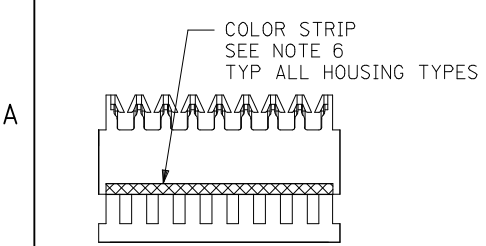

FACTORY I.D.
EC NO: UCP2009-2029
DRWN:MKIPPER 2009/02/25
CHKD:SSOUSEK 2009/02/25
APPR:FSM:TH 2009/02/26
AZ7

DESCRIPTION
QUALITY SYMBOLS

GENERAL TOLERANCES (UNLESS SPECIFIED)	
	mm INCH
4 PLACES	± --- ± ---
3 PLACES	± --- ± ---
2 PLACES	± --- ± ---
1 PLACE	± --- ± ---
ANGULAR ±1/2°	
DRAFT WHERE APPLICABLE MUST REMAIN WITHIN DIMENSIONS	

DIMENSION STYLE	
MM/IN	
DRAWN BY	DATE
SAMIEC	2004/04/13
CHECKED BY	DATE
SAMIEC	2004/04/13
APPROVED BY	DATE
MARGULIS	2004/04/13
MATERIAL NO.	
SEE CHART	

SCALE	DESIGN UNITS	THIRD ANGLE PROJECTION
---	INCH	
TITLE KK 100 IDT CONNECTOR ASSEMBLY		
MOLEX INCORPORATED		
DOCUMENT NO.	SHEET NO.	
SD-7720-001	2 OF *	
THIS DRAWING CONTAINS INFORMATION THAT IS PROPRIETARY TO MOLEX INCORPORATED AND SHOULD NOT BE USED WITHOUT WRITTEN PERMISSION