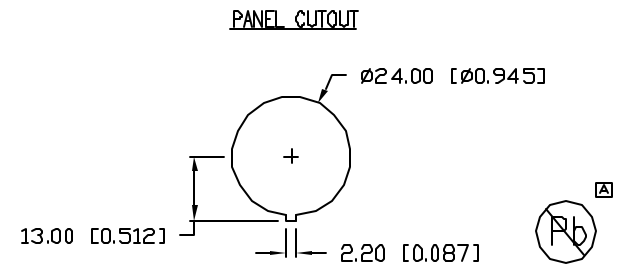

UNCONTROLLED DOCUMENT

PART NUMBER		REV.
CLS-RC11A12250G		A
REV.	E.C.N. NUMBER AND REVISION COMMENTS	DATE
A	E.C.N. #11148.	12.08.06

CHARACTERISTICS	
RATING	25A AT 12VDC
LED COLOR	GREEN
CIRCUIT OPERATION	SPST
NO. OF PINS	3
SWITCH OPERATION	ON-OFF

\*UNLESS OTHERWISE SPECIFIED TOLERANCES PER DECIMAL PRECISION ARE: X=±1 (±0.039), X.X=±0.5 (±0.020), X.XX=±0.25 (±0.010), X.XXX=±0.127 (±0.005). LEAD SIZE=±0.05 (±0.002), LEAD LENGTH=±0.75 (±0.030). MIN=+0.00 DECIMAL PRECISION MAX.=+0.00 DECIMAL PRECISION

UNCONTROLLED DOCUMENT

REV. A	PART NUMBER CLS-RC11A12250G	<p>CONFIDENTIAL INFORMATION</p> <p>THE INFORMATION CONTAINED IN THIS DOCUMENT IS THE PROPERTY OF LUMEX INC. EXCEPT AS SPECIFICALLY AUTHORIZED IN WRITING BY LUMEX INC, THE HOLDER OF THIS DOCUMENT SHALL KEEP ALL INFORMATION CONTAINED HEREIN CONFIDENTIAL AND SHALL PROTECT SAME IN WHOLE OR IN PART FROM DISCLOSURE AND DISSEMINATION TO ALL THIRD PARTIES.</p> <p>RELIABILITY NOTE</p> <p>OUR MANY YEARS OF EXPERIENCE DATA ACCUMULATION INDICATE THAT SOLDER HEAT IS A MAJOR CAUSE OF EARLY AND FUTURE FAILURE. PLEASE PAY ATTENTION TO YOUR SOLDERING PROCESS.</p>	<p>290 E. HELEN ROAD PALATINE, IL 60067-6976 PHONE: +1.847.359.2790 US WEB: www.lumex.com TW WEB: www.lumex.com.tw</p>
ILLUMINATED ROCKER SWITCH, 25A AT 12VDC RATING, GREEN LED, GREEN DIFFUSED LENS.		DRAWN BY: JC CHECKED BY: APPROVED BY:	DATE: 12.08.06 PAGE: 1 OF 1 SCALE: N/A