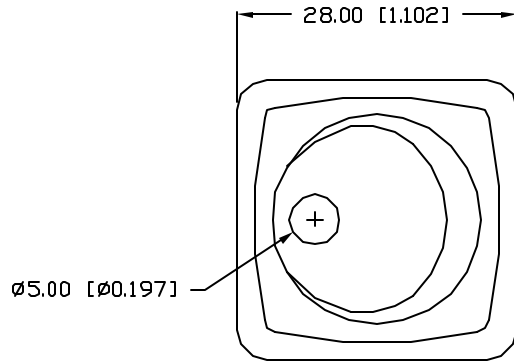

UNCONTROLLED DOCUMENT

PART NUMBER		REV.
CLS-RC11A12250G		A
REV.	E.C.N. NUMBER AND REVISION COMMENTS	DATE
A	E.C.N. #11148.	12.08.06

CHARACTERISTICS	
RATING	25A AT 12VDC
LED COLOR	GREEN
CIRCUIT OPERATION	SPST
NO. OF PINS	3
SWITCH OPERATION	ON-OFF

\*UNLESS OTHERWISE SPECIFIED TOLERANCES PER DECIMAL PRECISION ARE: X=±1 (±0.039), X.X=±0.5 (±0.020), X.XX=±0.25 (±0.010), X.XXX=±0.127 (±0.005). LEAD SIZE=±0.05 (±0.002), LEAD LENGTH=±0.75 (±0.030). MIN=+0.00 DECIMAL PRECISION MAX.=+0.00 DECIMAL PRECISION

UNCONTROLLED DOCUMENT

REV. A	PART NUMBER CLS-RC11A12250G	<p>CONFIDENTIAL INFORMATION</p> <p>THE INFORMATION CONTAINED IN THIS DOCUMENT IS THE PROPERTY OF LUMEX INC. EXCEPT AS SPECIFICALLY AUTHORIZED IN WRITING BY LUMEX INC, THE HOLDER OF THIS DOCUMENT SHALL KEEP ALL INFORMATION CONTAINED HEREIN CONFIDENTIAL AND SHALL PROTECT SAME IN WHOLE OR IN PART FROM DISCLOSURE AND DISSEMINATION TO ALL THIRD PARTIES.</p> <p>RELIABILITY NOTE</p> <p>OUR MANY YEARS OF EXPERIENCE DATA ACCUMULATION INDICATE THAT SOLDER HEAT IS A MAJOR CAUSE OF EARLY AND FUTURE FAILURE. PLEASE PAY ATTENTION TO YOUR SOLDERING PROCESS.</p>	<p>290 E. HELEN ROAD PALATINE, IL 60067-6976 PHONE: +1.847.359.2790 US WEB: www.lumex.com TW WEB: www.lumex.com.tw</p>
ILLUMINATED ROCKER SWITCH, 25A AT 12VDC RATING, GREEN LED, GREEN DIFFUSED LENS.		DRAWN BY: JC CHECKED BY: APPROVED BY:	DATE: 12.08.06 PAGE: 1 OF 1 SCALE: N/A