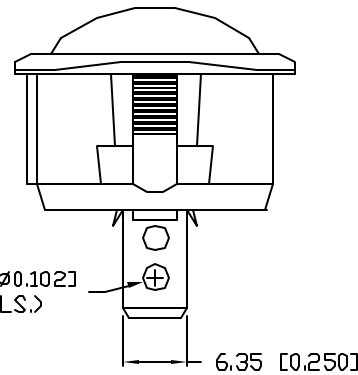

UNCONTROLLED DOCUMENT

PART NUMBER		REV.
CLS-RC11A12250G		A
REV.	E.C.N. NUMBER AND REVISION COMMENTS	DATE
A	E.C.N. #11148.	12.08.06

CHARACTERISTICS	
RATING	25A AT 12VDC
LED COLOR	GREEN
CIRCUIT OPERATION	SPST
NO. OF PINS	3
SWITCH OPERATION	ON-OFF

\*UNLESS OTHERWISE SPECIFIED TOLERANCES PER DECIMAL PRECISION ARE: X=±1 (±0.039), X.X=±0.5 (±0.020), X.XX=±0.25 (±0.010), X.XXX=±0.127 (±0.005). LEAD SIZE=±0.05 (±0.002), LEAD LENGTH=±0.75 (±0.030). MIN=+0.00 DECIMAL PRECISION MAX.=+0.00 DECIMAL PRECISION

UNCONTROLLED DOCUMENT

REV. A	PART NUMBER CLS-RC11A12250G	<p>CONFIDENTIAL INFORMATION</p> <p>THE INFORMATION CONTAINED IN THIS DOCUMENT IS THE PROPERTY OF LUMEX INC. EXCEPT AS SPECIFICALLY AUTHORIZED IN WRITING BY LUMEX INC, THE HOLDER OF THIS DOCUMENT SHALL KEEP ALL INFORMATION CONTAINED HEREIN CONFIDENTIAL AND SHALL PROTECT SAME IN WHOLE OR IN PART FROM DISCLOSURE AND DISSEMINATION TO ALL THIRD PARTIES.</p> <p>RELIABILITY NOTE</p> <p>OUR MANY YEARS OF EXPERIENCE DATA ACCUMULATION INDICATE THAT SOLDER HEAT IS A MAJOR CAUSE OF EARLY AND FUTURE FAILURE. PLEASE PAY ATTENTION TO YOUR SOLDERING PROCESS.</p>	<p>290 E. HELEN ROAD PALATINE, IL 60067-6976 PHONE: +1.847.359.2790 US WEB: www.lumex.com TW WEB: www.lumex.com.tw</p>
ILLUMINATED ROCKER SWITCH, 25A AT 12VDC RATING, GREEN LED, GREEN DIFFUSED LENS.		DRAWN BY: JC CHECKED BY: APPROVED BY:	DATE: 12.08.06 PAGE: 1 OF 1 SCALE: N/A