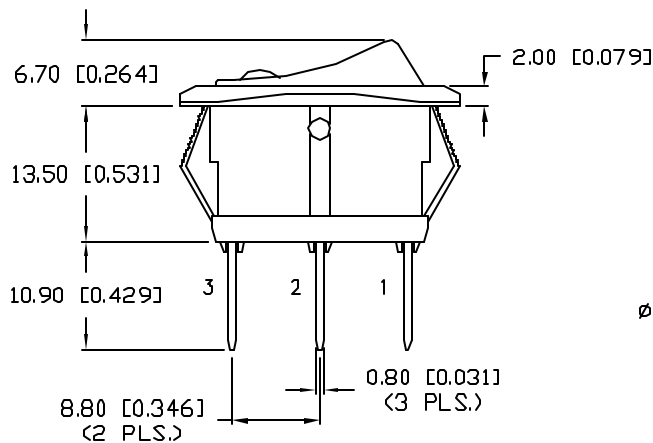

UNCONTROLLED DOCUMENT

PART NUMBER		REV.
CLS-RC11A12250G		A
REV.	E.C.N. NUMBER AND REVISION COMMENTS	DATE
A	E.C.N. #11148.	12.08.06

CHARACTERISTICS	
RATING	25A AT 12VDC
LED COLOR	GREEN
CIRCUIT OPERATION	SPST
NO. OF PINS	3
SWITCH OPERATION	ON-OFF

\*UNLESS OTHERWISE SPECIFIED TOLERANCES PER DECIMAL PRECISION ARE: X=±1 (±0.039), X.X=±0.5 (±0.020), X.XX=±0.25 (±0.010), X.XXX=±0.127 (±0.005). LEAD SIZE=±0.05 (±0.002), LEAD LENGTH=±0.75 (±0.030). MIN=+0.00 DECIMAL PRECISION MAX.=+0.00 DECIMAL PRECISION

UNCONTROLLED DOCUMENT

REV. A	PART NUMBER CLS-RC11A12250G	<p>CONFIDENTIAL INFORMATION</p> <p>THE INFORMATION CONTAINED IN THIS DOCUMENT IS THE PROPERTY OF LUMEX INC. EXCEPT AS SPECIFICALLY AUTHORIZED IN WRITING BY LUMEX INC, THE HOLDER OF THIS DOCUMENT SHALL KEEP ALL INFORMATION CONTAINED HEREIN CONFIDENTIAL AND SHALL PROTECT SAME IN WHOLE OR IN PART FROM DISCLOSURE AND DISSEMINATION TO ALL THIRD PARTIES.</p> <p>RELIABILITY NOTE</p> <p>OUR MANY YEARS OF EXPERIENCE DATA ACCUMULATION INDICATE THAT SOLDER HEAT IS A MAJOR CAUSE OF EARLY AND FUTURE FAILURE. PLEASE PAY ATTENTION TO YOUR SOLDERING PROCESS.</p>	<p>290 E. HELEN ROAD PALATINE, IL 60067-6976 PHONE: +1.847.359.2790 US WEB: www.lumex.com TW WEB: www.lumex.com.tw</p>
ILLUMINATED ROCKER SWITCH, 25A AT 12VDC RATING, GREEN LED, GREEN DIFFUSED LENS.		DRAWN BY: JC CHECKED BY: APPROVED BY:	DATE: 12.08.06 PAGE: 1 OF 1 SCALE: N/A