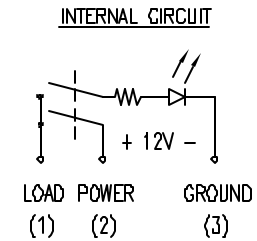

UNCONTROLLED DOCUMENT

PART NUMBER		REV.
CLS-RC11A12250G		A
REV.	E.C.N. NUMBER AND REVISION COMMENTS	DATE
A	E.C.N. #11148.	12.08.06

CHARACTERISTICS	
RATING	25A AT 12VDC
LED COLOR	GREEN
CIRCUIT OPERATION	SPST
NO. OF PINS	3
SWITCH OPERATION	ON-OFF

\*UNLESS OTHERWISE SPECIFIED TOLERANCES PER DECIMAL PRECISION ARE: X=±1 (±0.039), X.X=±0.5 (±0.020), X.XX=±0.25 (±0.010), X.XXX=±0.127 (±0.005). LEAD SIZE=±0.05 (±0.002), LEAD LENGTH=±0.75 (±0.030). MIN=+0.00 DECIMAL PRECISION MAX.=+0.00 DECIMAL PRECISION

UNCONTROLLED DOCUMENT

REV. A	PART NUMBER CLS-RC11A12250G	<p>CONFIDENTIAL INFORMATION</p> <p>THE INFORMATION CONTAINED IN THIS DOCUMENT IS THE PROPERTY OF LUMEX INC. EXCEPT AS SPECIFICALLY AUTHORIZED IN WRITING BY LUMEX INC, THE HOLDER OF THIS DOCUMENT SHALL KEEP ALL INFORMATION CONTAINED HEREIN CONFIDENTIAL AND SHALL PROTECT SAME IN WHOLE OR IN PART FROM DISCLOSURE AND DISSEMINATION TO ALL THIRD PARTIES.</p> <p>RELIABILITY NOTE</p> <p>OUR MANY YEARS OF EXPERIENCE DATA ACCUMULATION INDICATE THAT SOLDER HEAT IS A MAJOR CAUSE OF EARLY AND FUTURE FAILURE. PLEASE PAY ATTENTION TO YOUR SOLDERING PROCESS.</p>	<p>290 E. HELEN ROAD PALATINE, IL 60067-6976 PHONE: +1.847.359.2790 US WEB: www.lumex.com TW WEB: www.lumex.com.tw</p>
ILLUMINATED ROCKER SWITCH, 25A AT 12VDC RATING, GREEN LED, GREEN DIFFUSED LENS.		DRAWN BY: JC CHECKED BY: APPROVED BY:	DATE: 12.08.06 PAGE: 1 OF 1 SCALE: N/A