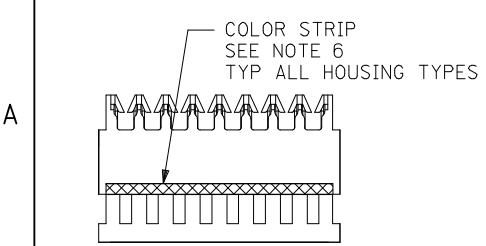

FACTORY I.D.
EC NO: UCP2009-2029
DRWN:MKIPPER 2009/02/25
CHKD:SSOUSEK 2009/02/25
APPR:FSMITH 2009/02/26
AZ7

DESCRIPTION
QUALITY SYMBOLS

GENERAL TOLERANCES (UNLESS SPECIFIED)	
	mm INCH
4 PLACES	± --- ± ---
3 PLACES	± --- ± ---
2 PLACES	± --- ± ---
1 PLACE	± --- ± ---
ANGULAR ±1/2°	
DRAFT WHERE APPLICABLE MUST REMAIN WITHIN DIMENSIONS	

DIMENSION STYLE	
MM/IN	
DRAWN BY	DATE
SAMIEC	2004/04/13
CHECKED BY	DATE
SAMIEC	2004/04/13
APPROVED BY	DATE
MARGULIS	2004/04/13
MATERIAL NO.	
SEE CHART	

SCALE	DESIGN UNITS	THIRD ANGLE PROJECTION
---	INCH	
TITLE		
KK 100 IDT CONNECTOR ASSEMBLY		
MOLEX INCORPORATED		
DOCUMENT NO.	SHEET NO.	
SD-7720-001	2 OF *	
THIS DRAWING CONTAINS INFORMATION THAT IS PROPRIETARY TO MOLEX INCORPORATED AND SHOULD NOT BE USED WITHOUT WRITTEN PERMISSION