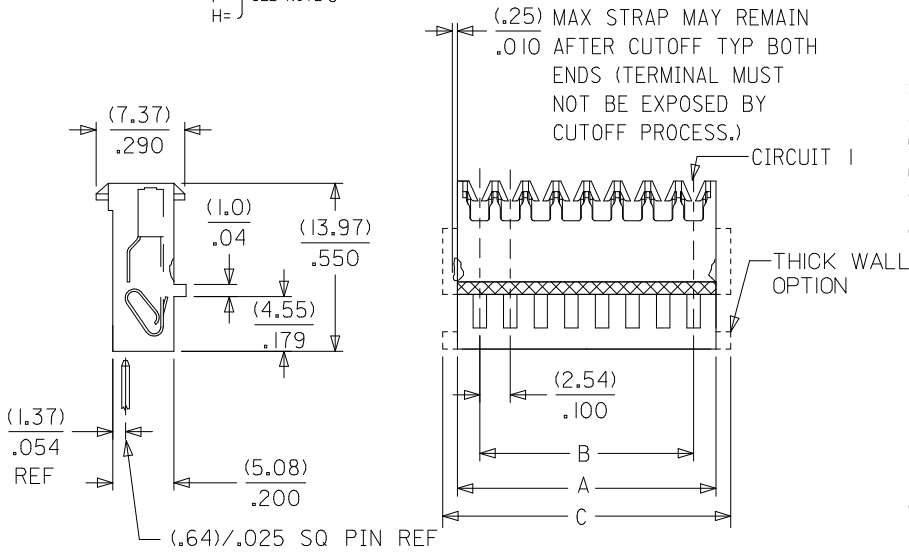

1. MATERIAL: UNFILLED NYLON, UL94V-2, MOLDED MATERIAL (CLEAR)
2. FINISH:
   - (102) OVERALL TIN: (0.00508)/(0.00200 MIN OVER (0.00254)/(0.00100 MIN COPPER.
   - (208) SELECT GOLD: (0.00038)/(0.00015 MIN, * SELECT TIN: (0.00254)/(0.00100 MIN, OVERALL NICKEL UNDERPLATE: (0.00127)/(0.00050 MIN.
   - (228) SELECT GOLD: (0.00076)/(0.00030 MIN, * SELECT TIN: (0.00254)/(0.00100 MIN, OVERALL NICKEL UNDERPLATE: (0.00127)/(0.00050 MIN.
   - (501) OVERALL GOLD: (0.00051)/(0.00020 MIN OVER (0.00076)/(0.00030 MIN NICKEL
   - (502) OVERALL GOLD: (0.00051)/(0.00020 MIN OVER (0.00127)/(0.00050 MIN NICKEL.
   - (503) OVERALL GOLD: (0.00076)/(0.00030 MIN OVER (0.00127)/(0.00050 MIN NICKEL.
   - (P909) OVERALL TIN: (0.00254)/(0.00100 MIN. *THE PRIMARY SHIPPING CARTON WILL BE LABELED COMPLIANT TO RoHS DIRECTIVE 2002/95/EC AND ELV ANNEX II OF DIRECTIVE 2000/53/EC*. CARTONS WITHOUT THIS LABEL MAY CONTAIN PRODUCT WITH TIN/LEAD PLATINGS.
3. PRODUCT SPECIFICATION: PS-7720-001
4. PACKAGING: BULK PK-7720-001 SEE CHART
5. THESE HOUSINGS ARE FOR USE WITH SINGLE 22 AWG WIRE TERMINATION ONLY
6. COLOR STRIPE TO RUN LENGTH OF RIB AS SHOWN (SEE CHART FOR COLOR)
7. SEE APPLICATION SPEC SMES-7720-0002 FOR ADDITIONAL INFORMATION.
8. WIRE SPECIFICATIONS: SEE SMES-7720-0002 (INSUL. DIA (1.52)/(0.060 MAX)
   - SLOT SIZE A FOR USE WITH: 26 AWG SOLID, STRANDED TINNED
   - SLOT SIZE H FOR USE WITH: 28 AWG SOLID, STRANDED TINNED, AND STRANDED TOPCOAT
   - SLOT SIZE F FOR USE WITH: 24 AWG SOLID, STRANDED TINNED, AND STRANDED TOPCOAT
   - SLOT SIZE E FOR USE WITH: 26 AWG STRANDED TOPCOAT
   - SLOT SIZE G FOR USE WITH: 22 AWG STRANDED TINNED
9. THIS PART CONFORMS TO CLASS B REQUIREMENTS OF COSMETIC SPECIFICATION PS-45499-002.

NO OF CKTS	DIM A	DIM B	DIM C
2	(5.44) .214	(2.54) .100	(7.59) .299
3	(7.98) .314	(5.08) .200	(10.13) .399
4	(10.52) .414	(7.62) .300	(12.67) .499
5	(13.06) .514	(10.16) .400	(15.21) .599
6	(15.60) .614	(12.70) .500	(17.75) .699
7	(18.14) .714	(15.24) .600	(20.29) .799
8	(20.68) .814	(17.78) .700	(22.83) .899
9	(23.22) .914	(20.30) .800	(25.37) .999
10	(25.76) 1.014	(22.86) .900	(27.91) 1.099
11	(28.30) 1.114	(25.40) 1.000	(30.45) 1.199
12	(30.84) 1.214	(27.94) 1.100	(32.99) 1.299
13	(33.38) 1.314	(30.48) 1.200	(35.53) 1.399
14	(35.92) 1.414	(33.02) 1.300	(38.07) 1.499
15	(38.46) 1.514	(35.56) 1.400	(40.61) 1.599
16	(41.00) 1.614	(38.10) 1.500	(43.15) 1.699
17	(43.54) 1.714	(40.64) 1.600	(45.69) 1.799
18	(46.08) 1.814	(43.18) 1.700	(48.23) 1.899
19	(48.62) 1.914	(45.72) 1.800	(50.77) 1.999
20	(51.16) 2.014	(48.26) 1.900	(53.31) 2.099
21	(53.70) 2.114	(50.80) 2.000	(55.85) 2.199
22	(56.24) 2.214	(53.34) 2.100	(58.39) 2.299
23	(58.78) 2.314	(55.88) 2.200	(60.93) 2.399
24	(61.32) 2.414	(58.42) 2.300	(63.47) 2.499
25	(63.86) 2.514	(60.96) 2.400	(66.01) 2.599
26	(66.40) 2.614	(63.50) 2.500	(68.55) 2.699
27	(68.94) 2.714	(66.04) 2.600	(71.09) 2.799
28	(71.48) 2.814	(68.58) 2.700	(73.63) 2.899

CORRECT HSG. NO.'S EC NO: UCP2009-2291 DRWN:MKIPPER 2009/04/16 CHKD:SSOUSEK 2009/04/17 APPR:FSM:TH 2009/04/17	QUALITY SYMBOLS ▽=0 ◁=0	DESCRIPTION	REV	BA

GENERAL TOLERANCES (UNLESS SPECIFIED)	
	ANGULAR ±1/2°
DRAFT WHERE APPLICABLE MUST REMAIN WITHIN DIMENSIONS	

DIMENSION STYLE MM/IN	
DRAWN BY SAMIEC	DATE 2004/04/13
CHECKED BY SAMIEC	DATE 2004/04/13
APPROVED BY MARGULIS	DATE 2004/04/13
MATERIAL NO. SEE CHART	

SCALE ---	DESIGN UNITS INCH	THIRD ANGLE PROJECTION
TITLE KK 100 IDT CONNECTOR ASSEMBLY		
MOLEX INCORPORATED		
DOCUMENT NO. SD-7720-001		SHEET NO. 1 OF *