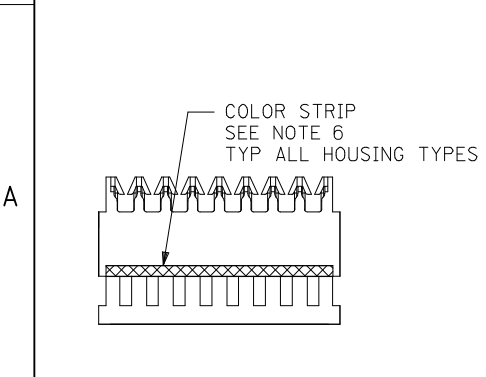

FACTORY I.D.
EC NO: UCP2009-2029
DRWN:MKIPPER 2009/02/25
CHKD:SSOUSEK 2009/02/25
APPR:FSMITH 2009/02/26
A Z7

QUALITY SYMBOLS

 $\blacktriangle = 0$
 $\triangle C = 0$

GENERAL TOLERANCES (UNLESS SPECIFIED)	
	mm INCH
4 PLACES	$\pm$ --- $\pm$ ---
3 PLACES	$\pm$ --- $\pm$ ---
2 PLACES	$\pm$ --- $\pm$ ---
1 PLACE	$\pm$ --- $\pm$ ---
ANGULAR $\pm 1/2^\circ$	
DRAFT WHERE APPLICABLE MUST REMAIN WITHIN DIMENSIONS	

DIMENSION STYLE	
MM/IN	
DRAWN BY	DATE
SAMIEC	2004/04/13
CHECKED BY	DATE
SAMIEC	2004/04/13
APPROVED BY	DATE
MARGULIS	2004/04/13
MATERIAL NO.	
SEE CHART	

SCALE	DESIGN UNITS	THIRD ANGLE PROJECTION
---	INCH	
TITLE		
KK 100 IDT CONNECTOR ASSEMBLY		
MOLEX INCORPORATED		
DOCUMENT NO.	SHEET NO.	
SD-7720-001	2 OF *	
THIS DRAWING CONTAINS INFORMATION THAT IS PROPRIETARY TO MOLEX INCORPORATED AND SHOULD NOT BE USED WITHOUT WRITTEN PERMISSION