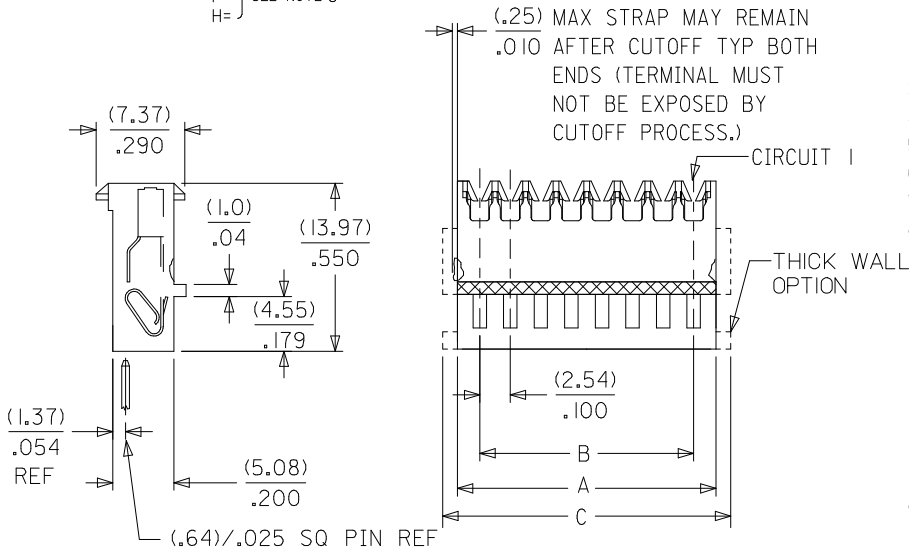

1. MATERIAL: UNFILLED NYLON, UL94V-2, MOLDED MATERIAL (CLEAR)
2. FINISH:
   - (102) OVERALL TIN: (0.00508)/(0.00200 MIN OVER (0.00254)/(0.00100 MIN COPPER.
   - (208) SELECT GOLD: (0.00038)/(0.00015 MIN, * SELECT TIN: (0.00254)/(0.00100 MIN, OVERALL NICKEL UNDERPLATE: (0.00127)/(0.00050 MIN.
   - (228) SELECT GOLD: (0.00076)/(0.00030 MIN, * SELECT TIN: (0.00254)/(0.00100 MIN, OVERALL NICKEL UNDERPLATE: (0.00127)/(0.00050 MIN.
   - (501) OVERALL GOLD: (0.00051)/(0.00020 MIN OVER (0.00076)/(0.00030 MIN NICKEL
   - (502) OVERALL GOLD: (0.00051)/(0.00020 MIN OVER (0.00127)/(0.00050 MIN NICKEL.
   - (503) OVERALL GOLD: (0.00076)/(0.00030 MIN OVER (0.00127)/(0.00050 MIN NICKEL.
   - (P909) OVERALL TIN: (0.00254)/(0.00100 MIN. *THE PRIMARY SHIPPING CARTON WILL BE LABELED COMPLIANT TO RoHS DIRECTIVE 2002/95/EC AND ELV ANNEX II OF DIRECTIVE 2000/53/EC*. CARTONS WITHOUT THIS LABEL MAY CONTAIN PRODUCT WITH TIN/LEAD PLATINGS.
3. PRODUCT SPECIFICATION: PS-7720-001
4. PACKAGING: BULK PK-7720-001 SEE CHART
5. THESE HOUSINGS ARE FOR USE WITH SINGLE 22 AWG WIRE TERMINATION ONLY
6. COLOR STRIPE TO RUN LENGTH OF RIB AS SHOWN (SEE CHART FOR COLOR)
7. SEE APPLICATION SPEC SMES-7720-0002 FOR ADDITIONAL INFORMATION.
8. WIRE SPECIFICATIONS: SEE SMES-7720-0002 (INSUL. DIA (1.52)/(0.060 MAX)
   - SLOT SIZE A FOR USE WITH: 26 AWG SOLID, STRANDED TINNED
   - SLOT SIZE H FOR USE WITH: 28 AWG SOLID, STRANDED TINNED, AND STRANDED TOPCOAT
   - SLOT SIZE F FOR USE WITH: 24 AWG SOLID, STRANDED TINNED, AND STRANDED TOPCOAT
   - SLOT SIZE E FOR USE WITH: 26 AWG STRANDED TOPCOAT
   - SLOT SIZE G FOR USE WITH: 22 AWG STRANDED TINNED
9. THIS PART CONFORMS TO CLASS B REQUIREMENTS OF COSMETIC SPECIFICATION PS-45499-002.

NO OF CKTS	DIM A	DIM B	DIM C
2	(5.44) .214	(2.54) .100	(7.59) .299
3	(7.98) .314	(5.08) .200	(10.13) .399
4	(10.52) .414	(7.62) .300	(12.67) .499
5	(13.06) .514	(10.16) .400	(15.21) .599
6	(15.60) .614	(12.70) .500	(17.75) .699
7	(18.14) .714	(15.24) .600	(20.29) .799
8	(20.68) .814	(17.78) .700	(22.83) .899
9	(23.22) .914	(20.30) .800	(25.37) .999
10	(25.76) 1.014	(22.86) .900	(27.91) 1.099
11	(28.30) 1.114	(25.40) 1.000	(30.45) 1.199
12	(30.84) 1.214	(27.94) 1.100	(32.99) 1.299
13	(33.38) 1.314	(30.48) 1.200	(35.53) 1.399
14	(35.92) 1.414	(33.02) 1.300	(38.07) 1.499
15	(38.46) 1.514	(35.56) 1.400	(40.61) 1.599
16	(41.00) 1.614	(38.10) 1.500	(43.15) 1.699
17	(43.54) 1.714	(40.64) 1.600	(45.69) 1.799
18	(46.08) 1.814	(43.18) 1.700	(48.23) 1.899
19	(48.62) 1.914	(45.72) 1.800	(50.77) 1.999
20	(51.16) 2.014	(48.26) 1.900	(53.31) 2.099
21	(53.70) 2.114	(50.80) 2.000	(55.85) 2.199
22	(56.24) 2.214	(53.34) 2.100	(58.39) 2.299
23	(58.78) 2.314	(55.88) 2.200	(60.93) 2.399
24	(61.32) 2.414	(58.42) 2.300	(63.47) 2.499
25	(63.86) 2.514	(60.96) 2.400	(66.01) 2.599
26	(66.40) 2.614	(63.50) 2.500	(68.55) 2.699
27	(68.94) 2.714	(66.04) 2.600	(71.09) 2.799
28	(71.48) 2.814	(68.58) 2.700	(73.63) 2.899

CORRECT HSG. NO.'S	QUALITY SYMBOLS
EC NO: UCP2009-2291	▼=0
DRWN:MKIPPER 2009/04/16	▽=0
CHKD:SSOUSEK 2009/04/17	
APPR:FSM:TH 2009/04/17	
DESCRIPTION	
REV	
BA	

GENERAL TOLERANCES (UNLESS SPECIFIED)		
	mm	INCH
4 PLACES	± ---	± ---
3 PLACES	± ---	± ---
2 PLACES	± ---	± ---
1 PLACE	± ---	± ---
ANGULAR ±1/2°		
DRAFT WHERE APPLICABLE MUST REMAIN WITHIN DIMENSIONS		

DIMENSION STYLE	
MM/IN	
DRAWN BY	DATE
SAMIEC	2004/04/13
CHECKED BY	DATE
SAMIEC	2004/04/13
APPROVED BY	DATE
MARGULIS	2004/04/13
MATERIAL NO.	DOCUMENT NO.
SEE CHART	SD-7720-001

SCALE	DESIGN UNITS	THIRD ANGLE PROJECTION
---	INCH	☉
TITLE		
KK 100 IDT CONNECTOR ASSEMBLY		
MOLEX INCORPORATED		
SHEET NO.		1 OF *