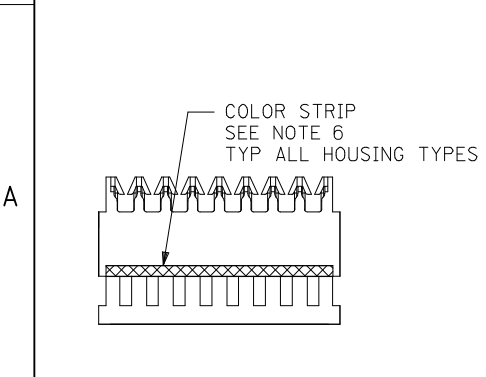

FACTORY I.D.
EC NO: UCP2009-2029
DRWN:MKIPPER 2009/02/25
CHKD:SSOUSEK 2009/02/25
APPR:FSMITH 2009/02/26
AZ7

QUALITY SYMBOLS

=0
=0

GENERAL TOLERANCES (UNLESS SPECIFIED)	
	mm INCH
4 PLACES	± --- ± ---
3 PLACES	± --- ± ---
2 PLACES	± --- ± ---
1 PLACE	± --- ± ---
ANGULAR ±1/2°	
DRAFT WHERE APPLICABLE MUST REMAIN WITHIN DIMENSIONS	

DIMENSION STYLE	
MM/IN	
DRAWN BY	DATE
SAMIEC	2004/04/13
CHECKED BY	DATE
SAMIEC	2004/04/13
APPROVED BY	DATE
MARGULIS	2004/04/13
MATERIAL NO.	
SEE CHART	

SCALE	DESIGN UNITS	THIRD ANGLE PROJECTION
---	INCH	
TITLE		
KK 100 IDT CONNECTOR ASSEMBLY		
MOLEX INCORPORATED		
DOCUMENT NO.	SHEET NO.	
SD-7720-001	2 OF *	
THIS DRAWING CONTAINS INFORMATION THAT IS PROPRIETARY TO MOLEX INCORPORATED AND SHOULD NOT BE USED WITHOUT WRITTEN PERMISSION